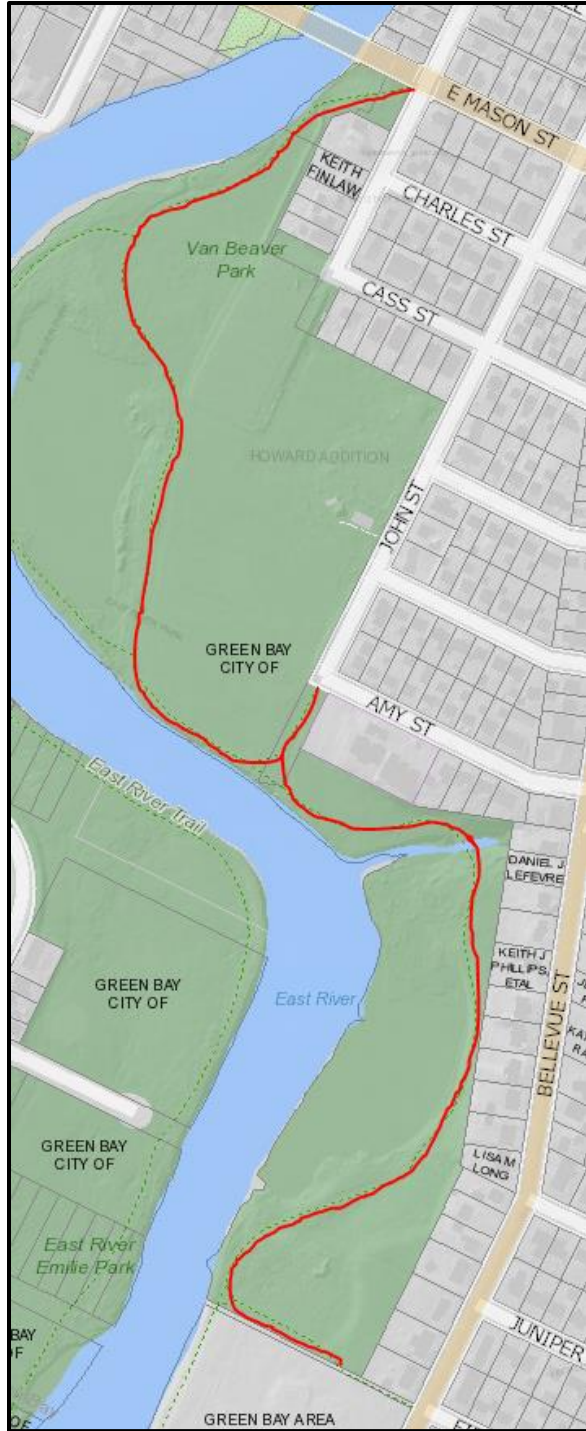

East River Trail Segments

Segment 1 – South of East Mason St

1.0-mile segment through East River Van Beaver Park

Segment 2 – North of East Mason St

0.8-mile segment through East River Meyer and Joannes Parks

East River Trail Segments

Segment 3 – West Bank

1.0-mile segment through East River Optimist and East River Emilie Parks