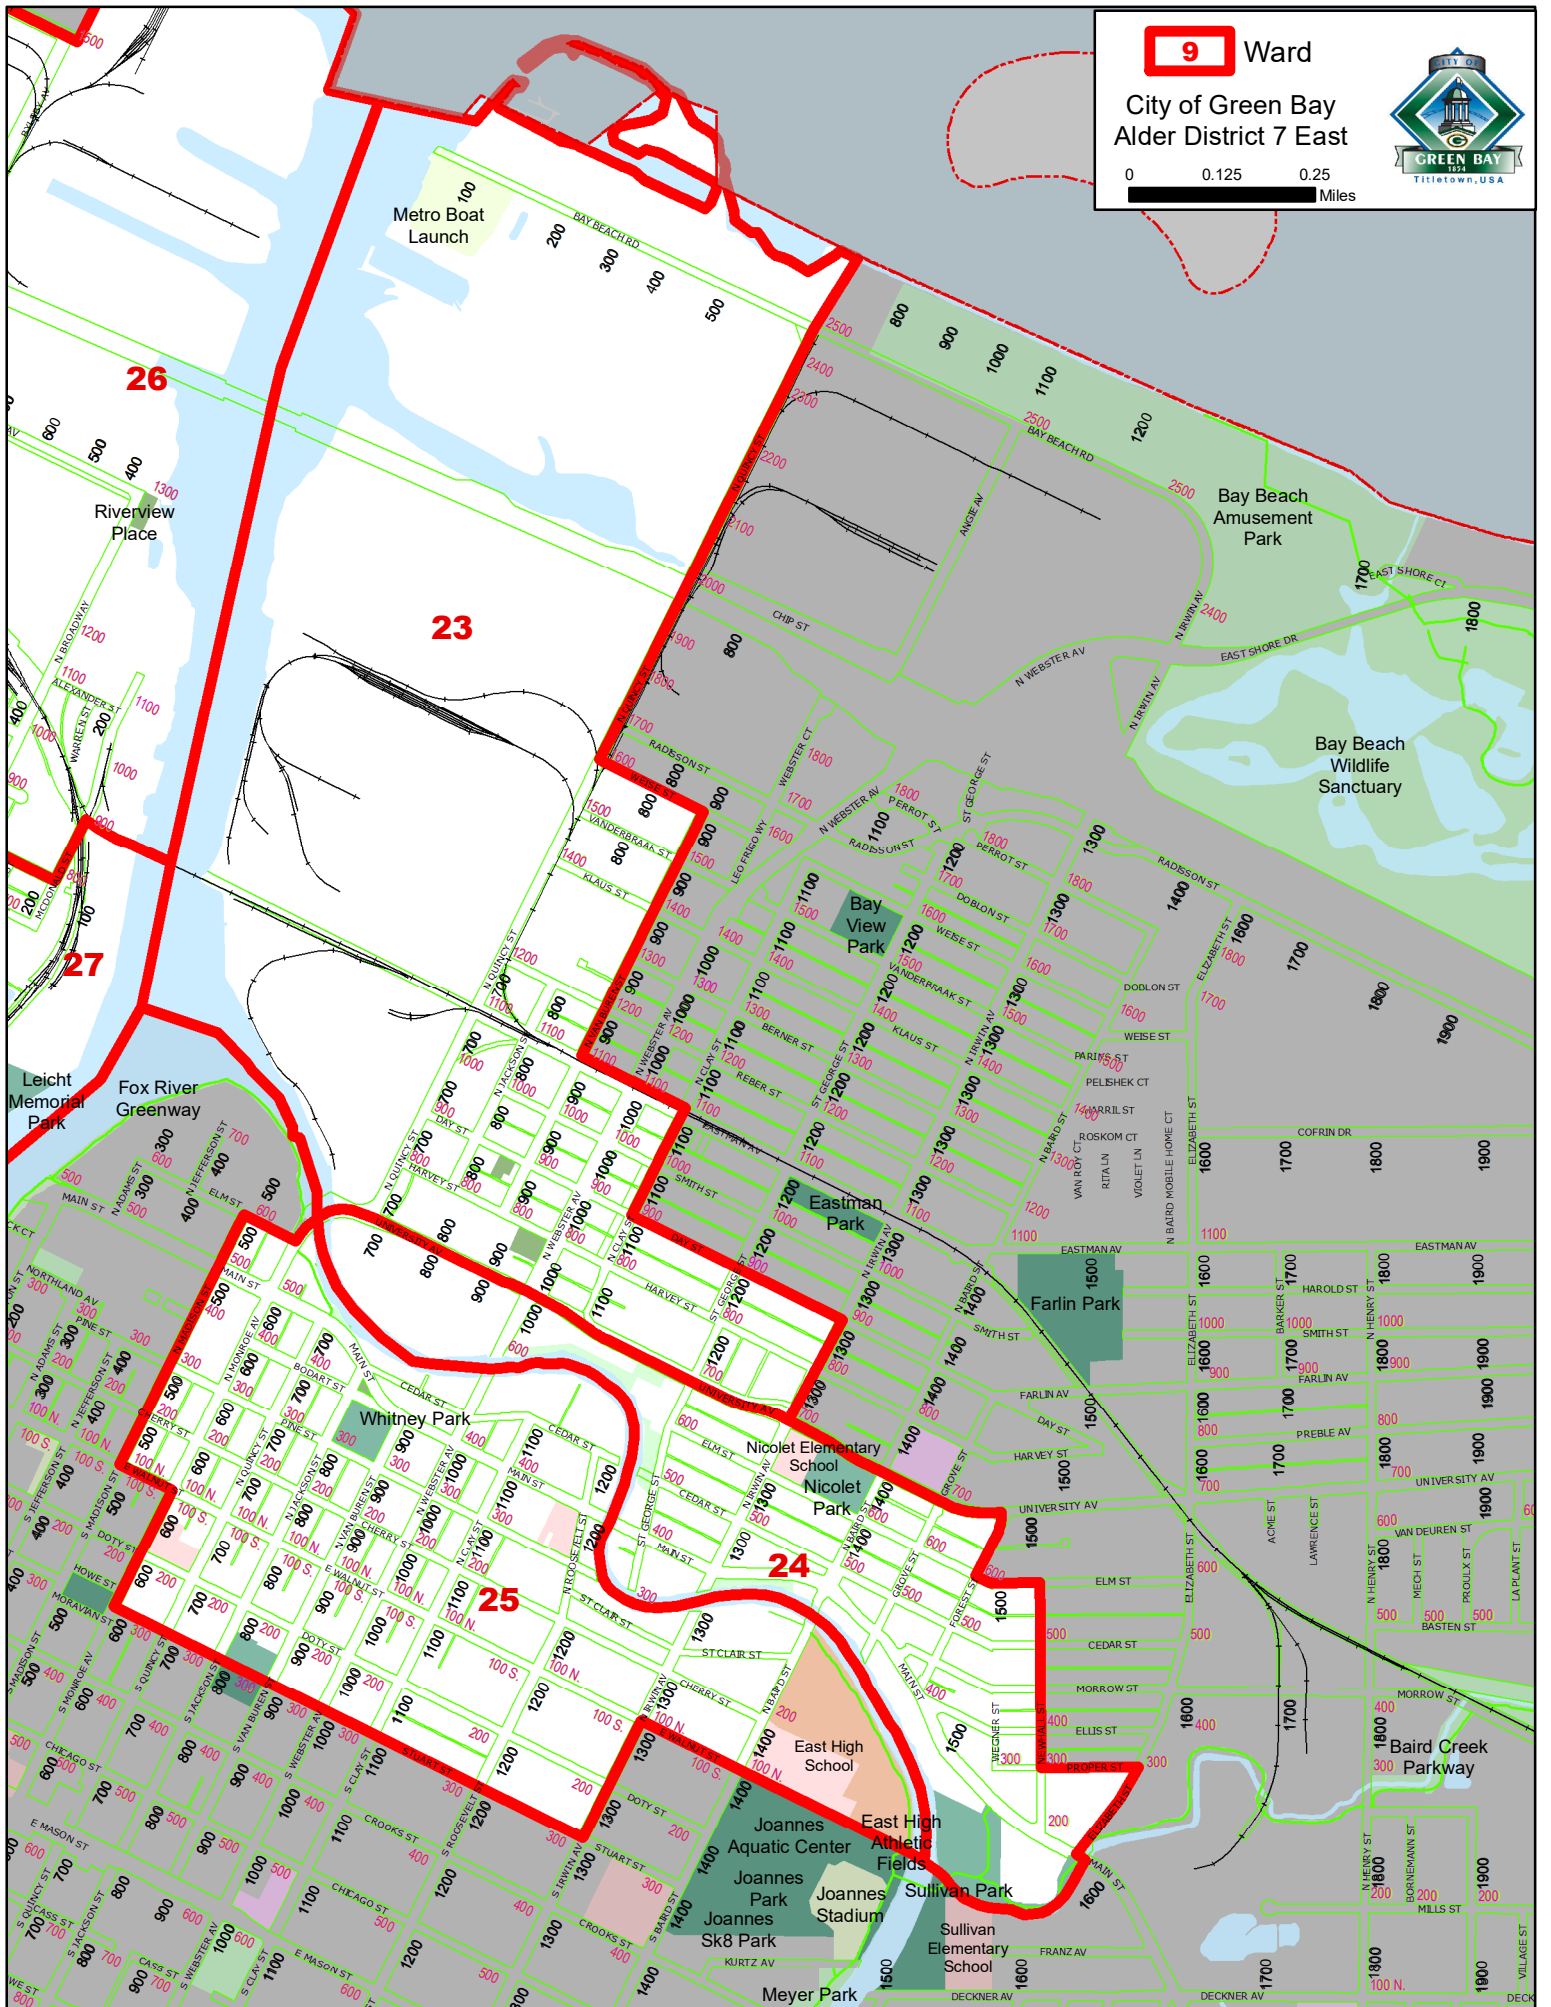

9 Ward

City of Green Bay
Alder District 7 East

Metro Boat Launch

Riverview Place

Bay Beach Amusement Park

Bay Beach Wildlife Sanctuary

Leicht Memorial Park

Fox River Greenway

Eastman Park

Farlin Park

Whitney Park

Nicolet Elementary School

Nicolet Park

East High School

Joannes Aquatic Center

East High Athletic Fields

Joannes Park

Joannes Stadium

Joannes Sk8 Park

Sullivan Park

Sullivan Elementary School

Meyer Park

Baird Creek Parkway