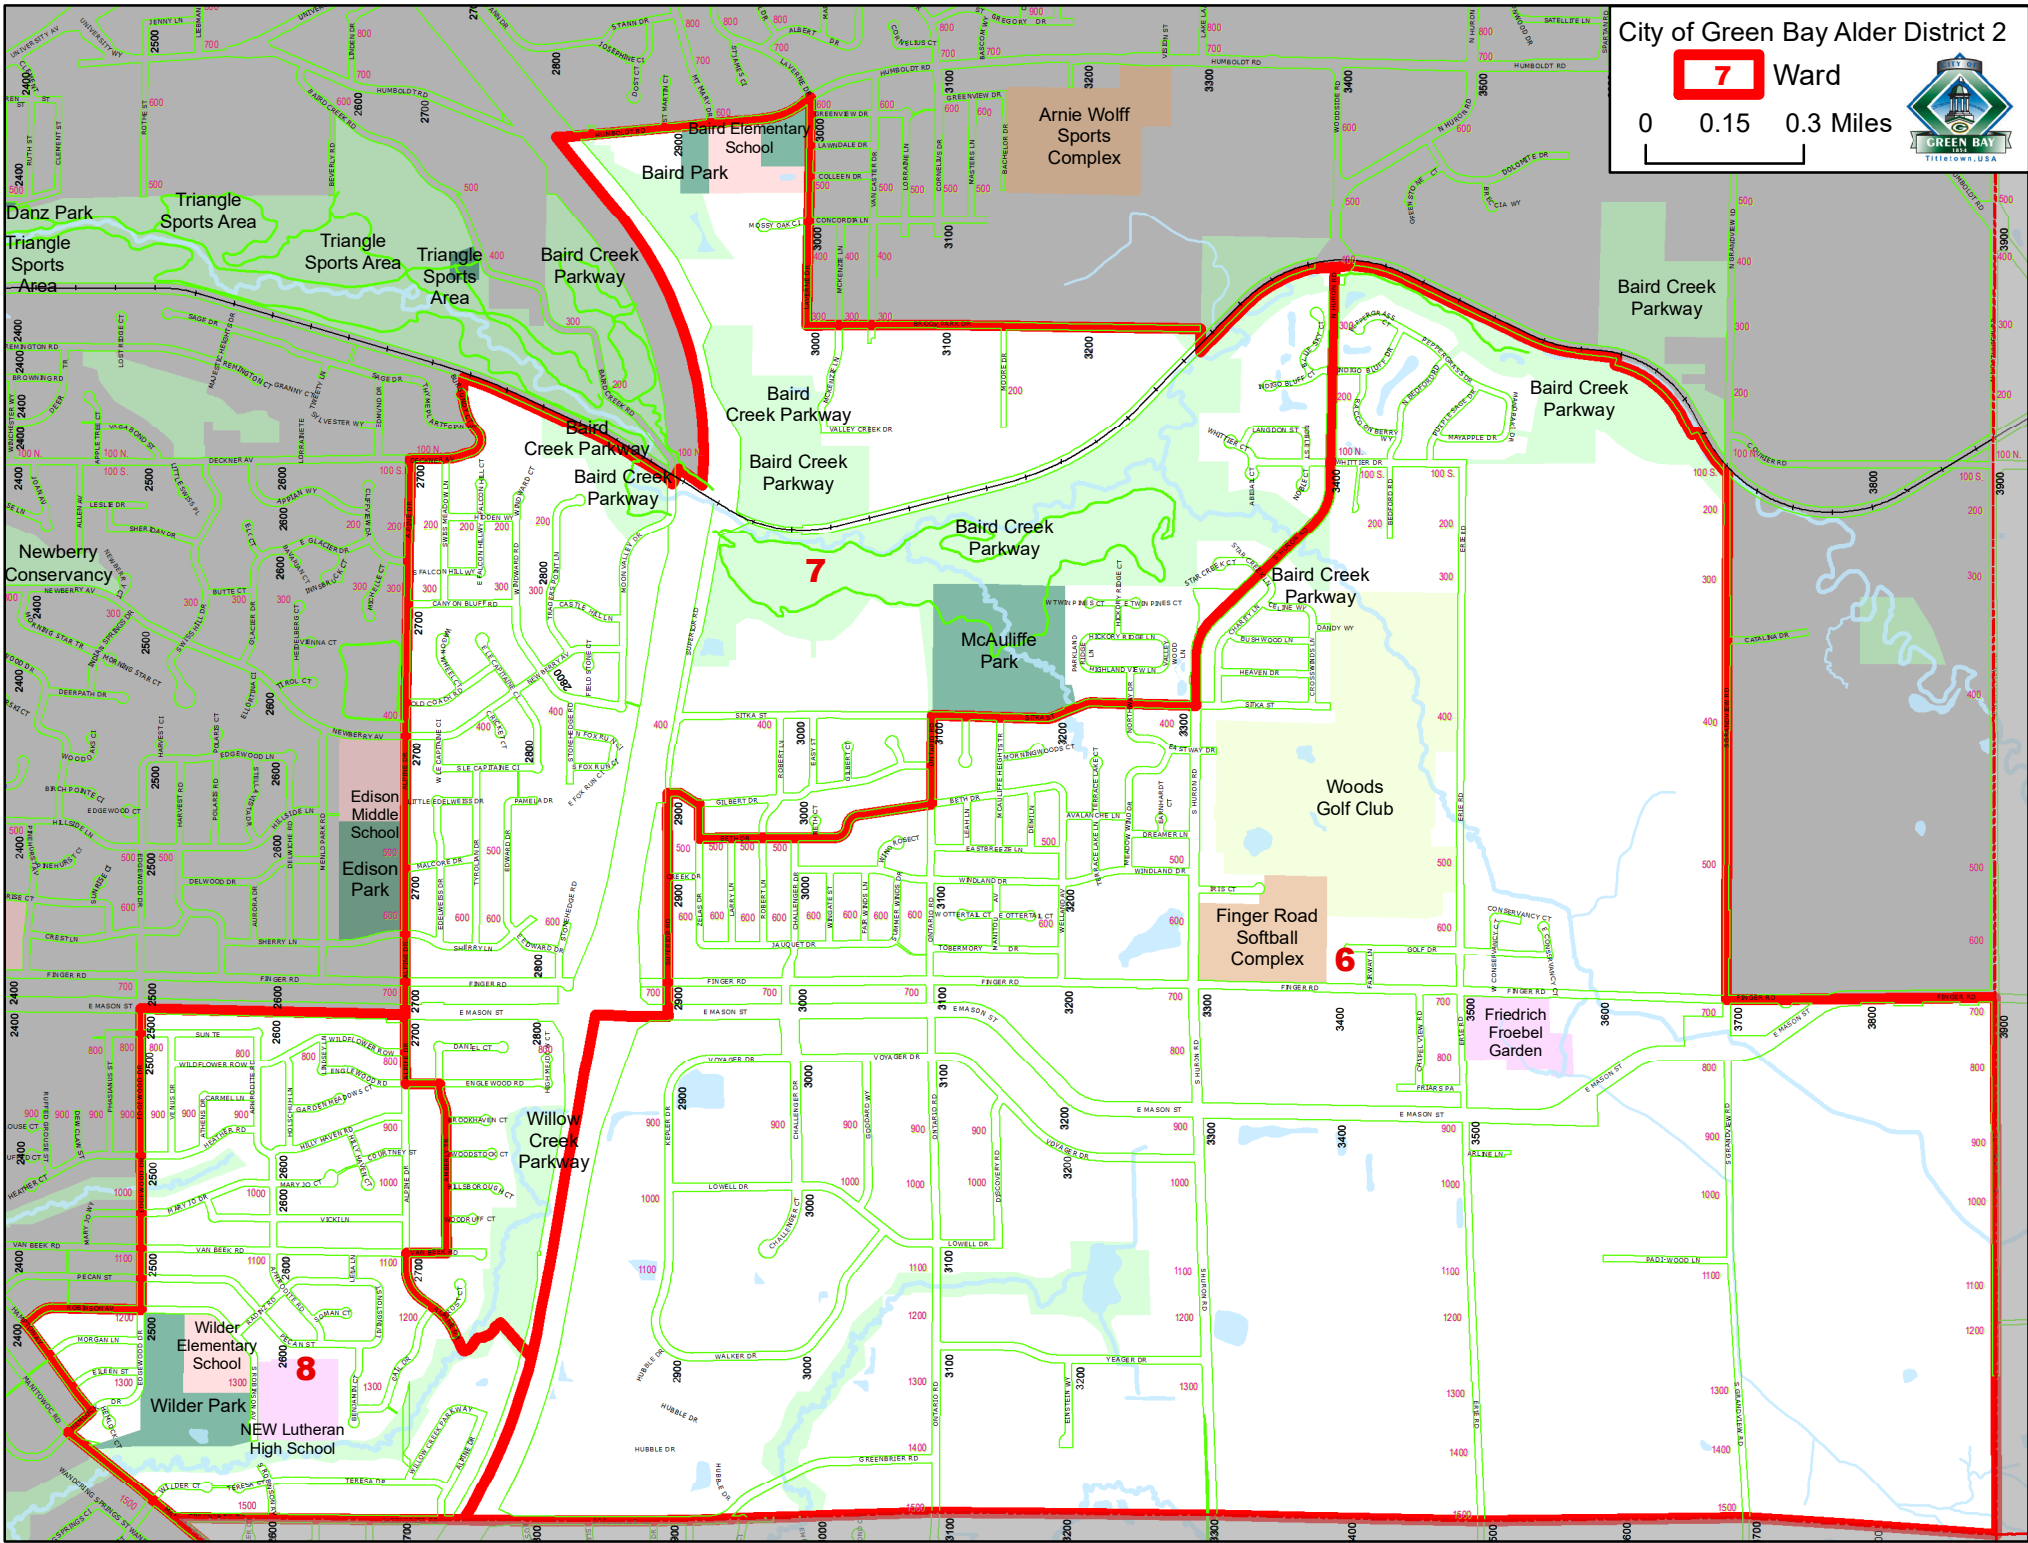

7

Ward

0 0.15 0.3 Miles

Baird Elementary School  
Baird Park

Arnie Wolff Sports Complex

Danz Park  
Triangle Sports Area  
Triangle Sports Area  
Triangle Sports Area

Baird Creek Parkway

Baird Creek Parkway

Baird Creek Parkway

Baird Creek Parkway

Baird Creek Parkway

Baird Creek Parkway

Baird Creek Parkway

Newberry Conservancy

Edison Middle School  
Edison Park

McAuliffe Park

Woods Golf Club

Finger Road Softball Complex

Friedrich Froebel Garden

Willow Creek Parkway

Wilder Elementary School  
Wilder Park  
NEW Lutheran High School