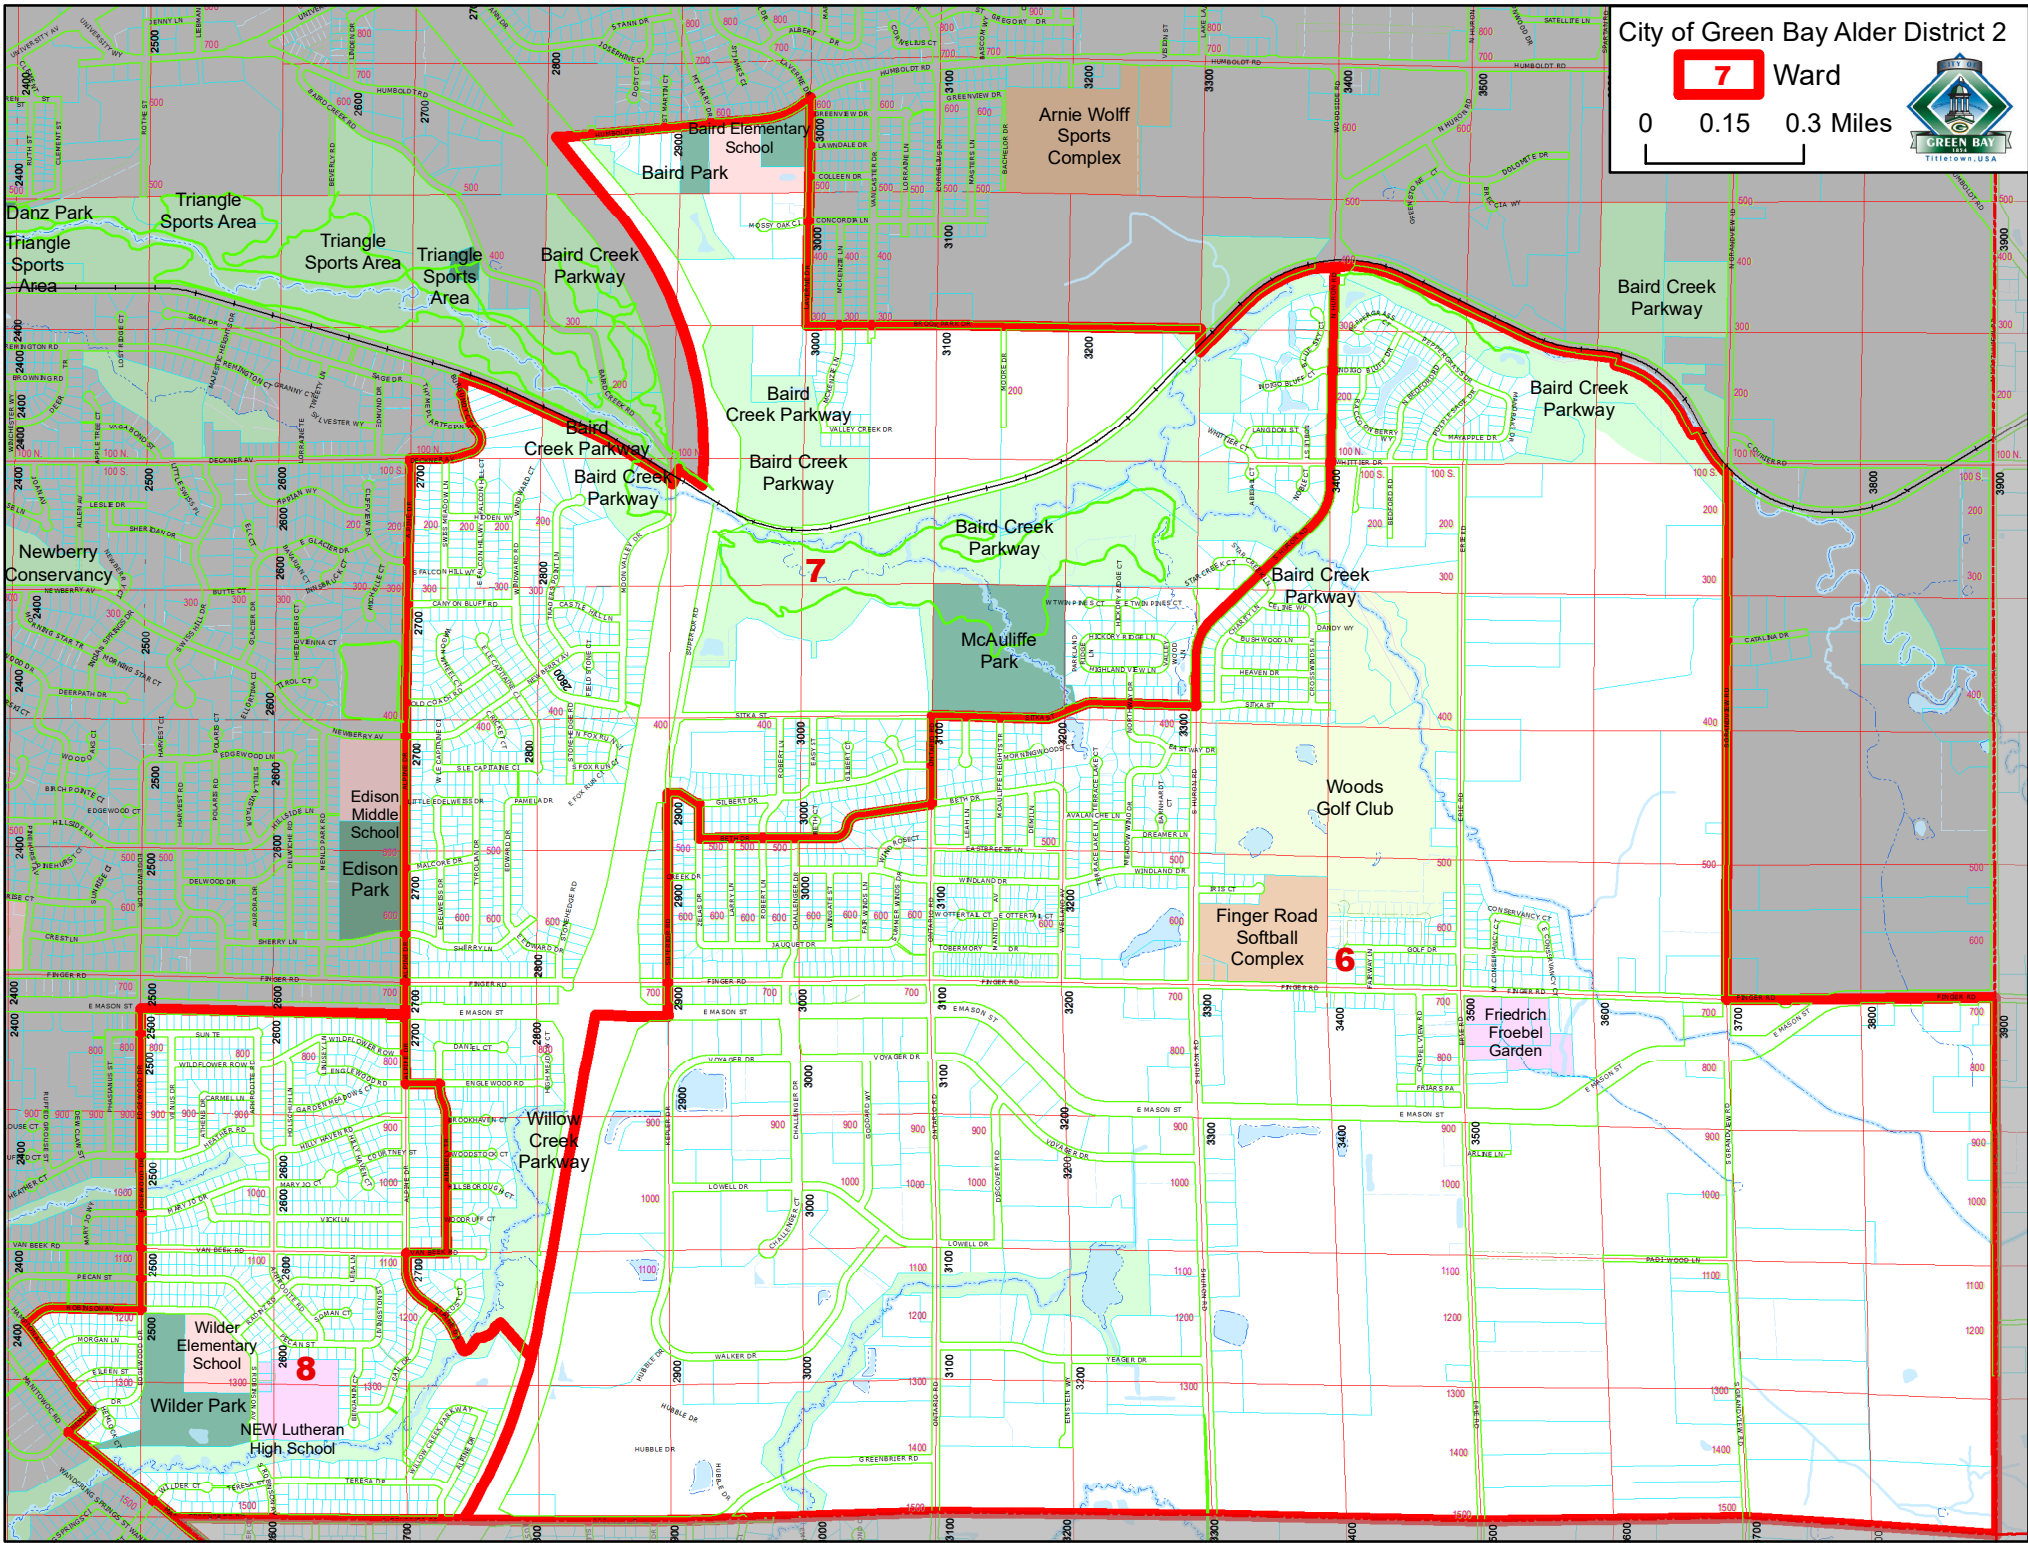

7

Ward

0 0.15 0.3 Miles

Baird Elementary School

Arnie Wolff Sports Complex

Danz Park

Triangle Sports Area

Triangle Sports Area

Triangle Sports Area

Triangle Sports Area

Baird Creek Parkway

Baird Creek Parkway

Baird Creek Parkway

Baird Creek Parkway

Baird Creek Parkway

Baird Creek Parkway

Baird Creek Parkway

Baird Creek Parkway

McAuliffe Park

Baird Creek Parkway

Baird Creek Parkway

Baird Creek Parkway

Baird Creek Parkway

Baird Creek Parkway

Edison Park

Woods Golf Club

Finger Road Softball Complex

Friedrich Froebel Garden

Wilder Elementary School

Wilder Park

NEW Lutheran High School

Willow Creek Parkway