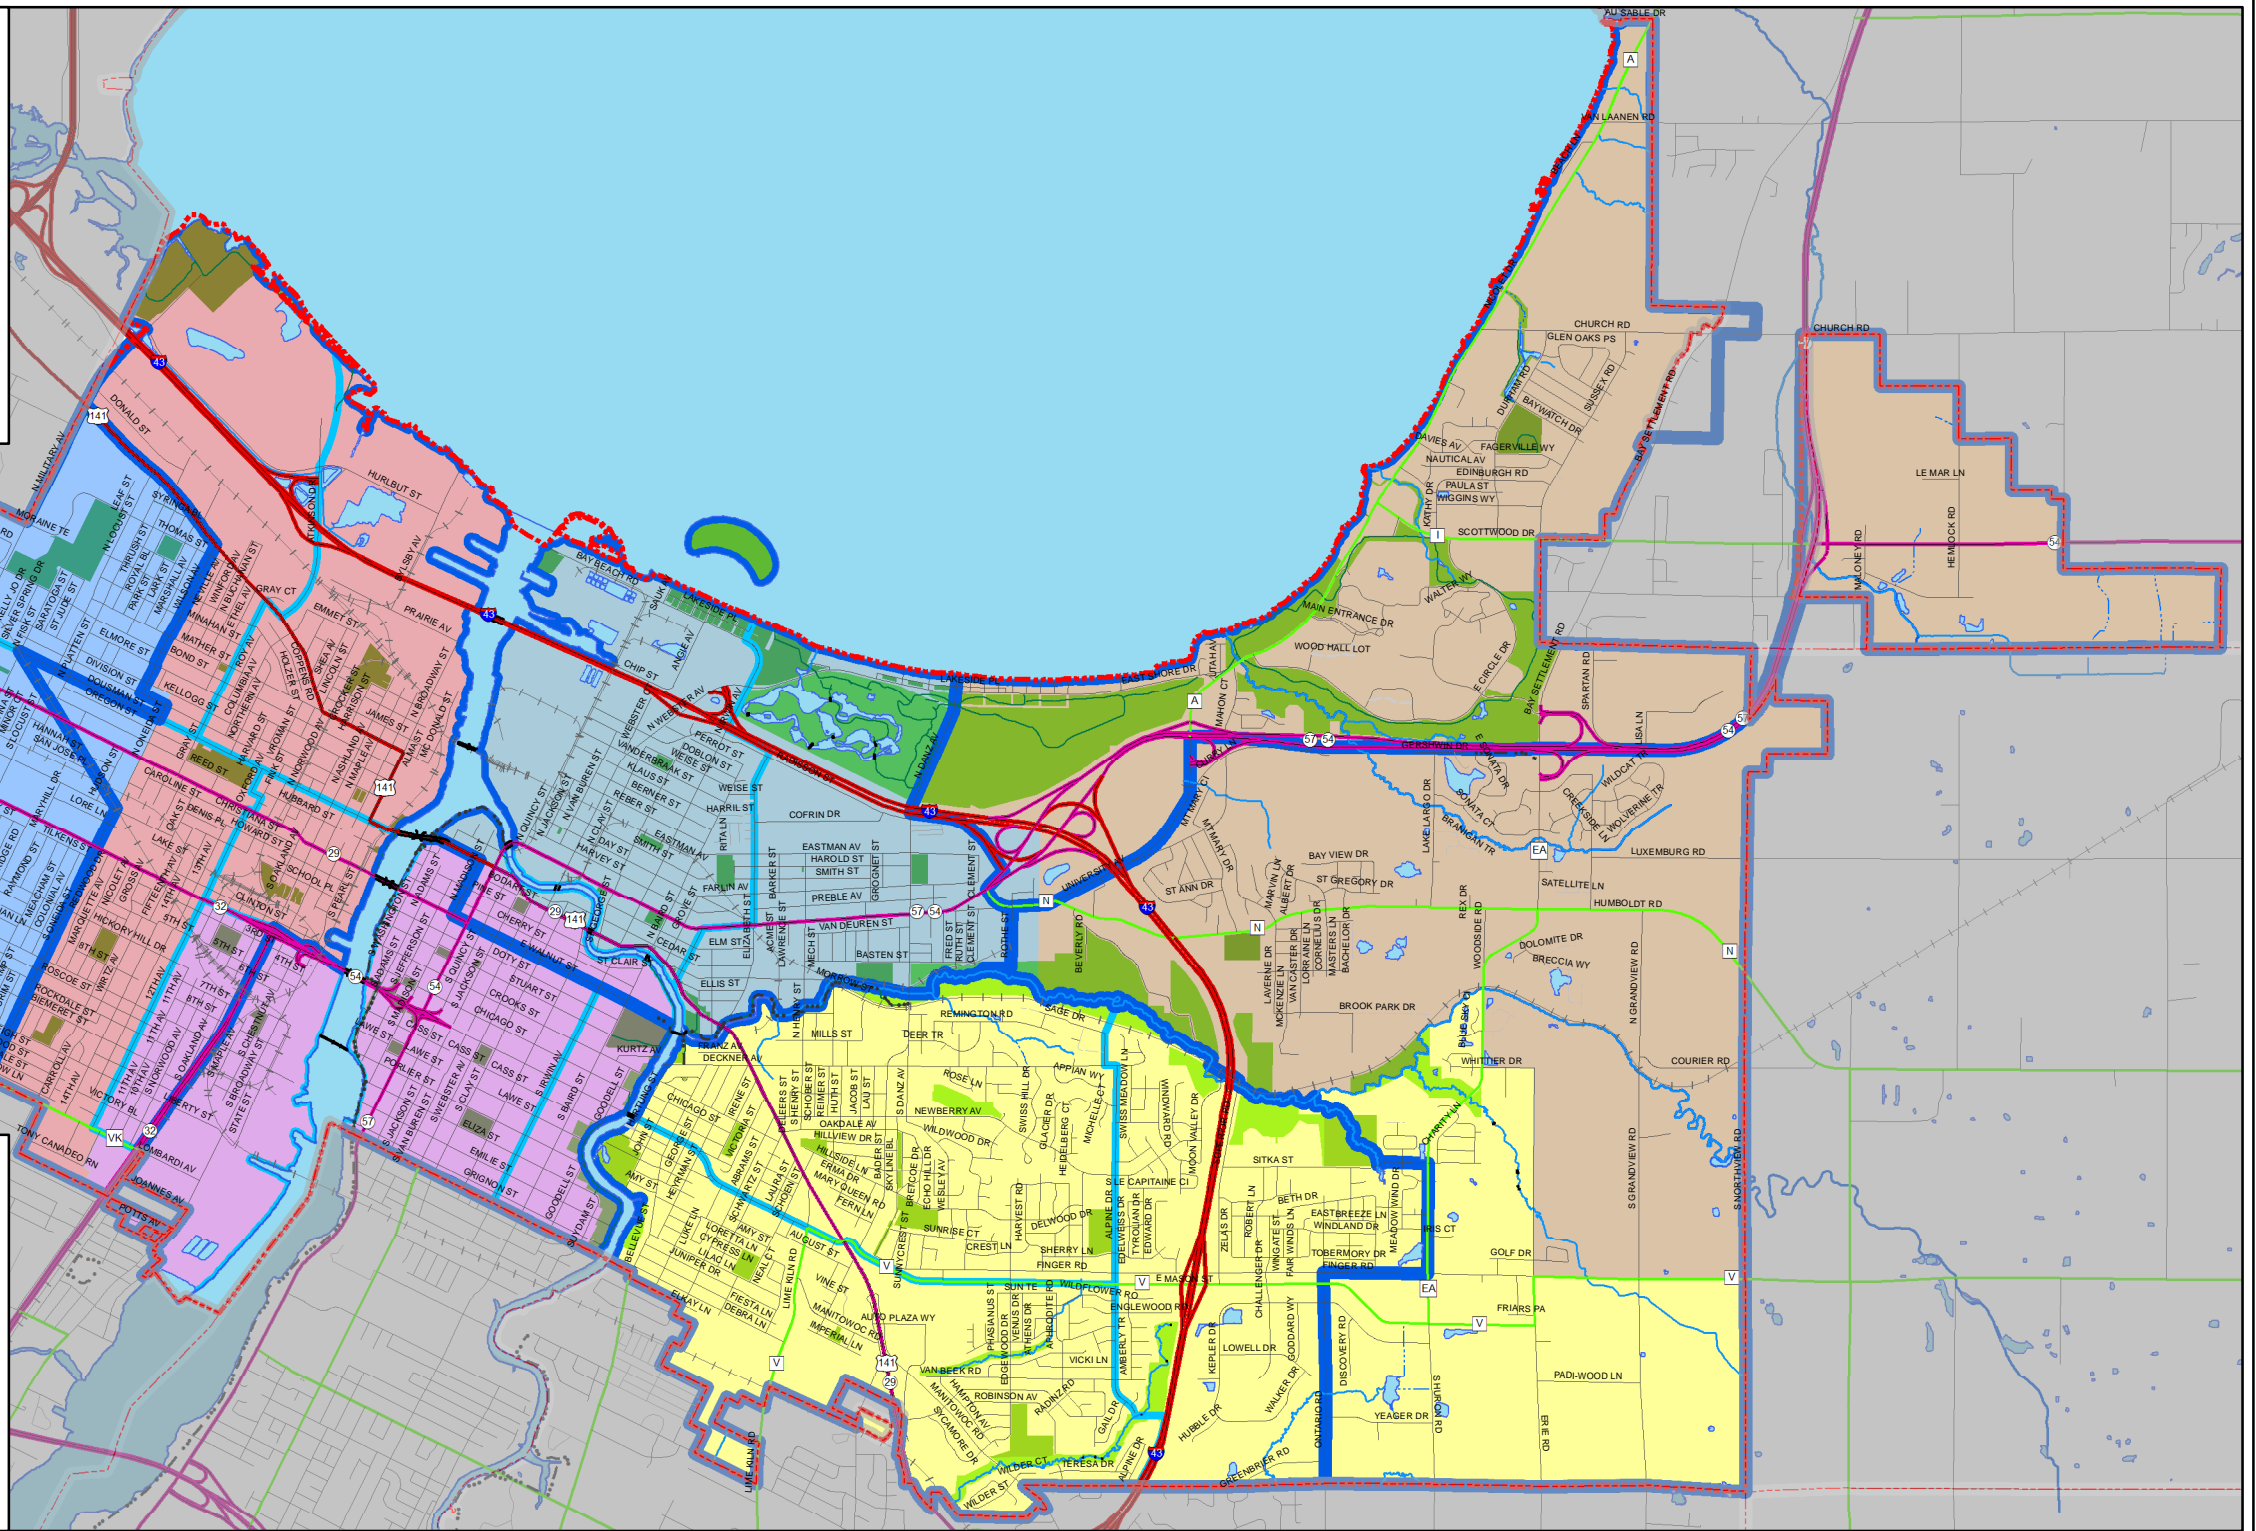

Districts

Station Areas

Response Districts

This is a compilation of records and data located in various City of Green Bay offices and is to be used for reference purposes only. The City of Green Bay is not responsible for any inaccuracies or unauthorized use of the information contained within. No warranties are implied.

Map prepared by City of Green Bay Planning Department. M.H. April 2008.

City of Green Bay
Fire Department Districts
and Station Areas