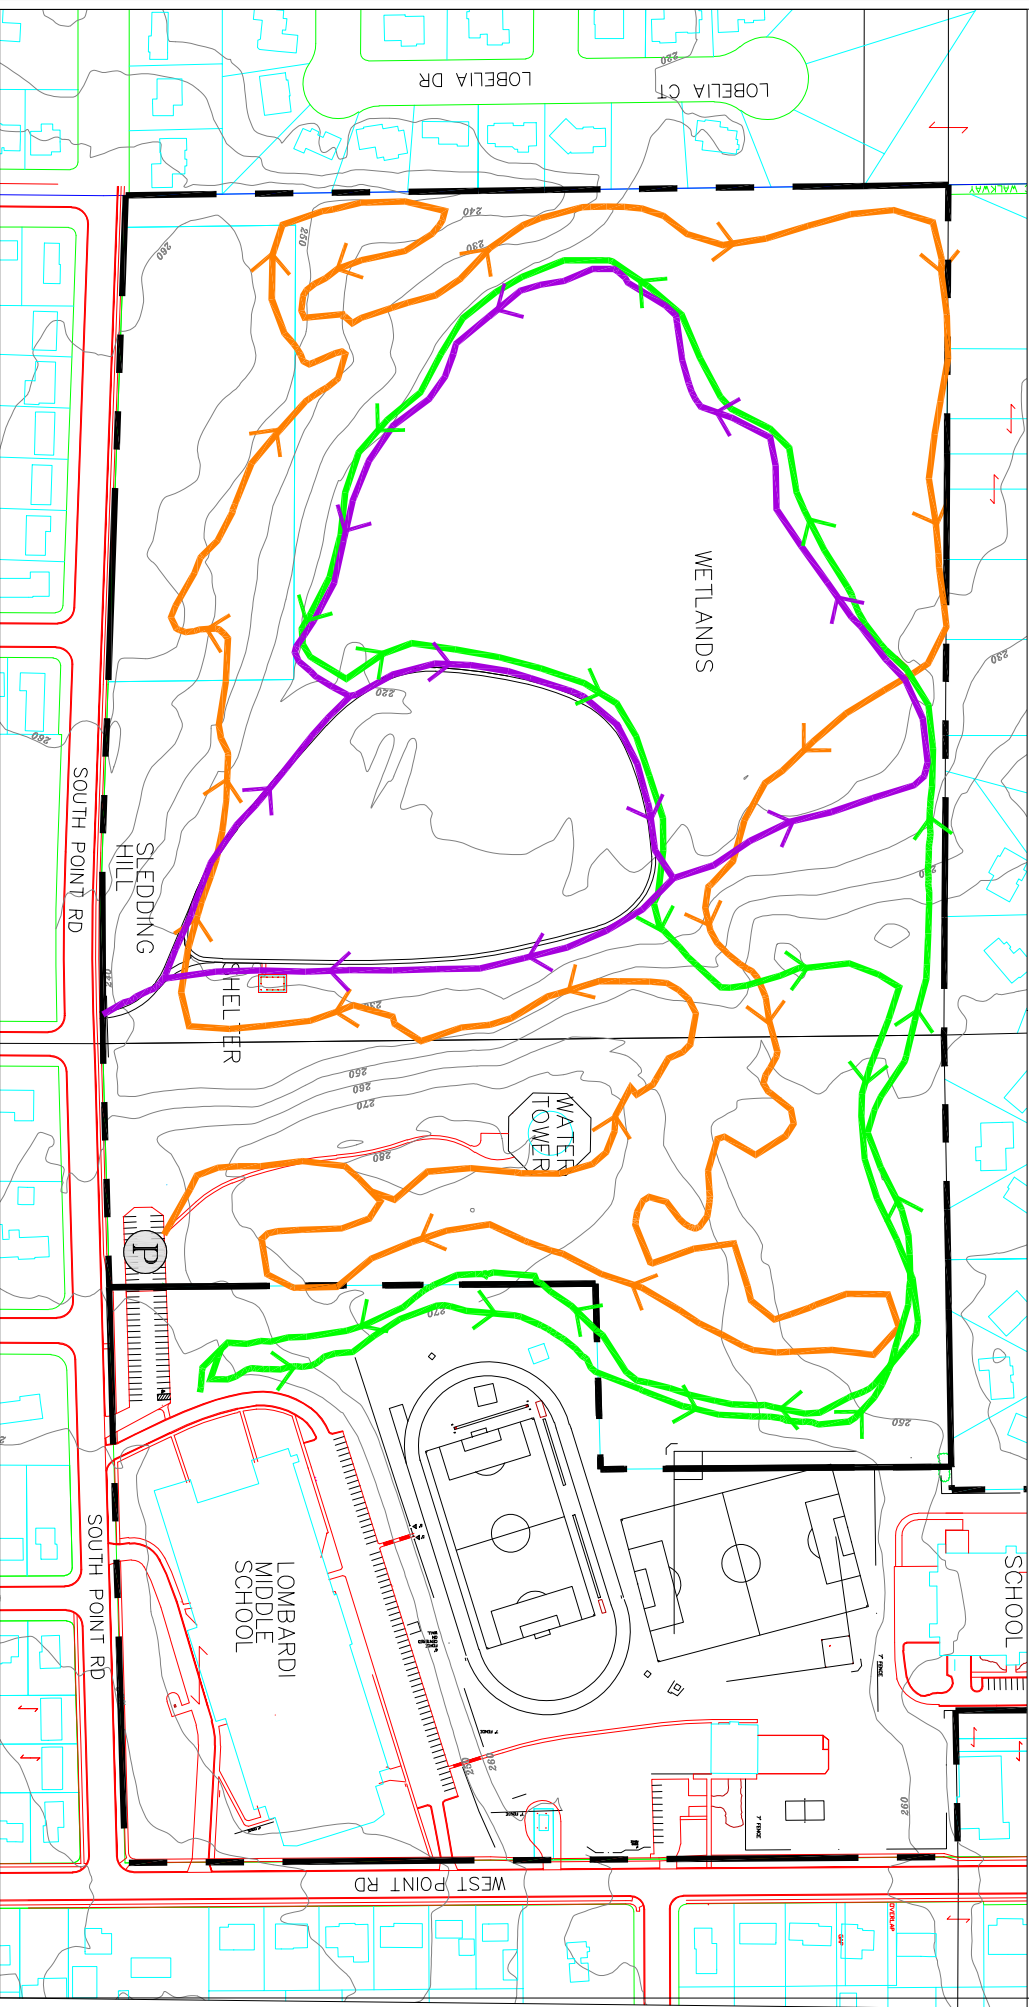

P PARKING

- 1.37 Miles GREEN TRAIL - SKI
- 1.00 Miles PURPLE TRAIL - SKI
- 1.80 Miles ORANGE TRAIL - BIKE

2.37 TOTAL MILES OF SKI TRAIL
1.80 TOTAL MILES OF BIKE TRAIL

Hikers/Walkers enjoy all trails except groomed ski trails and the ridgerun/water slide section.
Please stay on designated trails. Bikes yield to skiers and walkers/hikers, skiers yield to hikers walkers.

Please call the City of Green Bay Parks, Recreation & Forestry Department with any input at 920-448-3365 or e-mail parkmail@greenbaywi.gov.

DEPARTMENT
DEPARTMENT

TITLE
SUBTITLE

SCALE
0 BARBARE BARS
2000'

DATE DRAWN:
LAST REVISION:
LAST APPROVED:

OF PAGES
FILECODE