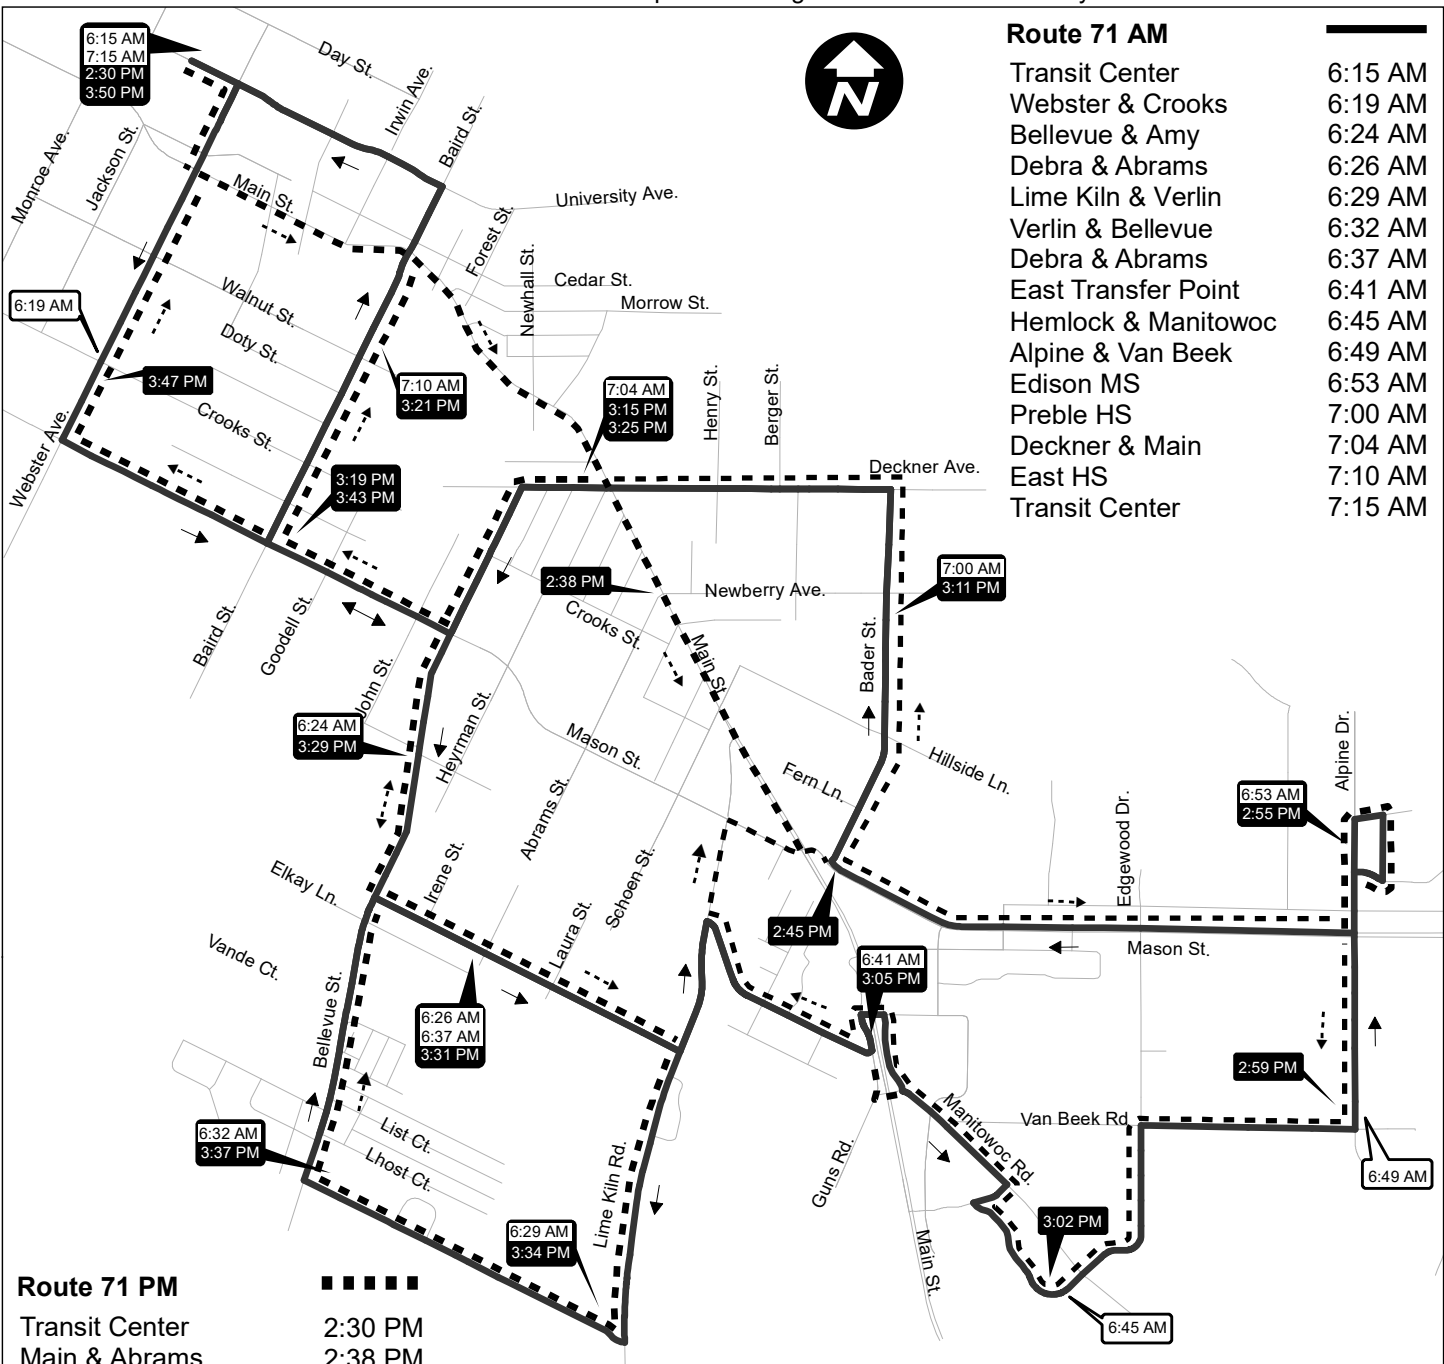

Limited Service Routes

All limited service routes are open to the public and regular fares are charged. The routes are subject to change. The limited service routes operate on regular scheduled school days.

Route 71 AM

| | |
|----------------------|---------|
| Transit Center | 6:15 AM |
| Webster & Crooks | 6:19 AM |
| Bellevue & Amy | 6:24 AM |
| Debra & Abrams | 6:26 AM |
| Lime Kiln & Verlin | 6:29 AM |
| Verlin & Bellevue | 6:32 AM |
| Debra & Abrams | 6:37 AM |
| East Transfer Point | 6:41 AM |
| Hemlock & Manitoowoc | 6:45 AM |
| Alpine & Van Beek | 6:49 AM |
| Edison MS | 6:53 AM |
| Preble HS | 7:00 AM |
| Deckner & Main | 7:04 AM |
| East HS | 7:10 AM |
| Transit Center | 7:15 AM |

Route 71 PM

| | |
|----------------------|---------|
| Transit Center | 2:30 PM |
| Main & Abrams | 2:38 PM |
| E Mason & Bader | 2:45 PM |
| Depart Edison MS | 2:55 PM |
| Vicki & Alpine | 2:59 PM |
| Hemlock & Manitoowoc | 3:02 PM |
| East Transfer Point | 3:05 PM |
| Preble HS | 3:11 PM |
| Deckner & Main | 3:15 PM |
| E Mason & Baird | 3:19 PM |
| Depart East HS | 3:21 PM |
| Deckner & Main | 3:25 PM |
| Bellevue & Amy | 3:29 PM |
| Debra & Abrams | 3:31 PM |
| Lime Kiln & Verlin | 3:34 PM |
| Verlin & Bellevue | 3:37 PM |
| E Mason & Baird | 3:43 PM |
| Webster & Crooks | 3:47 PM |
| Transit Center | 3:50 PM |