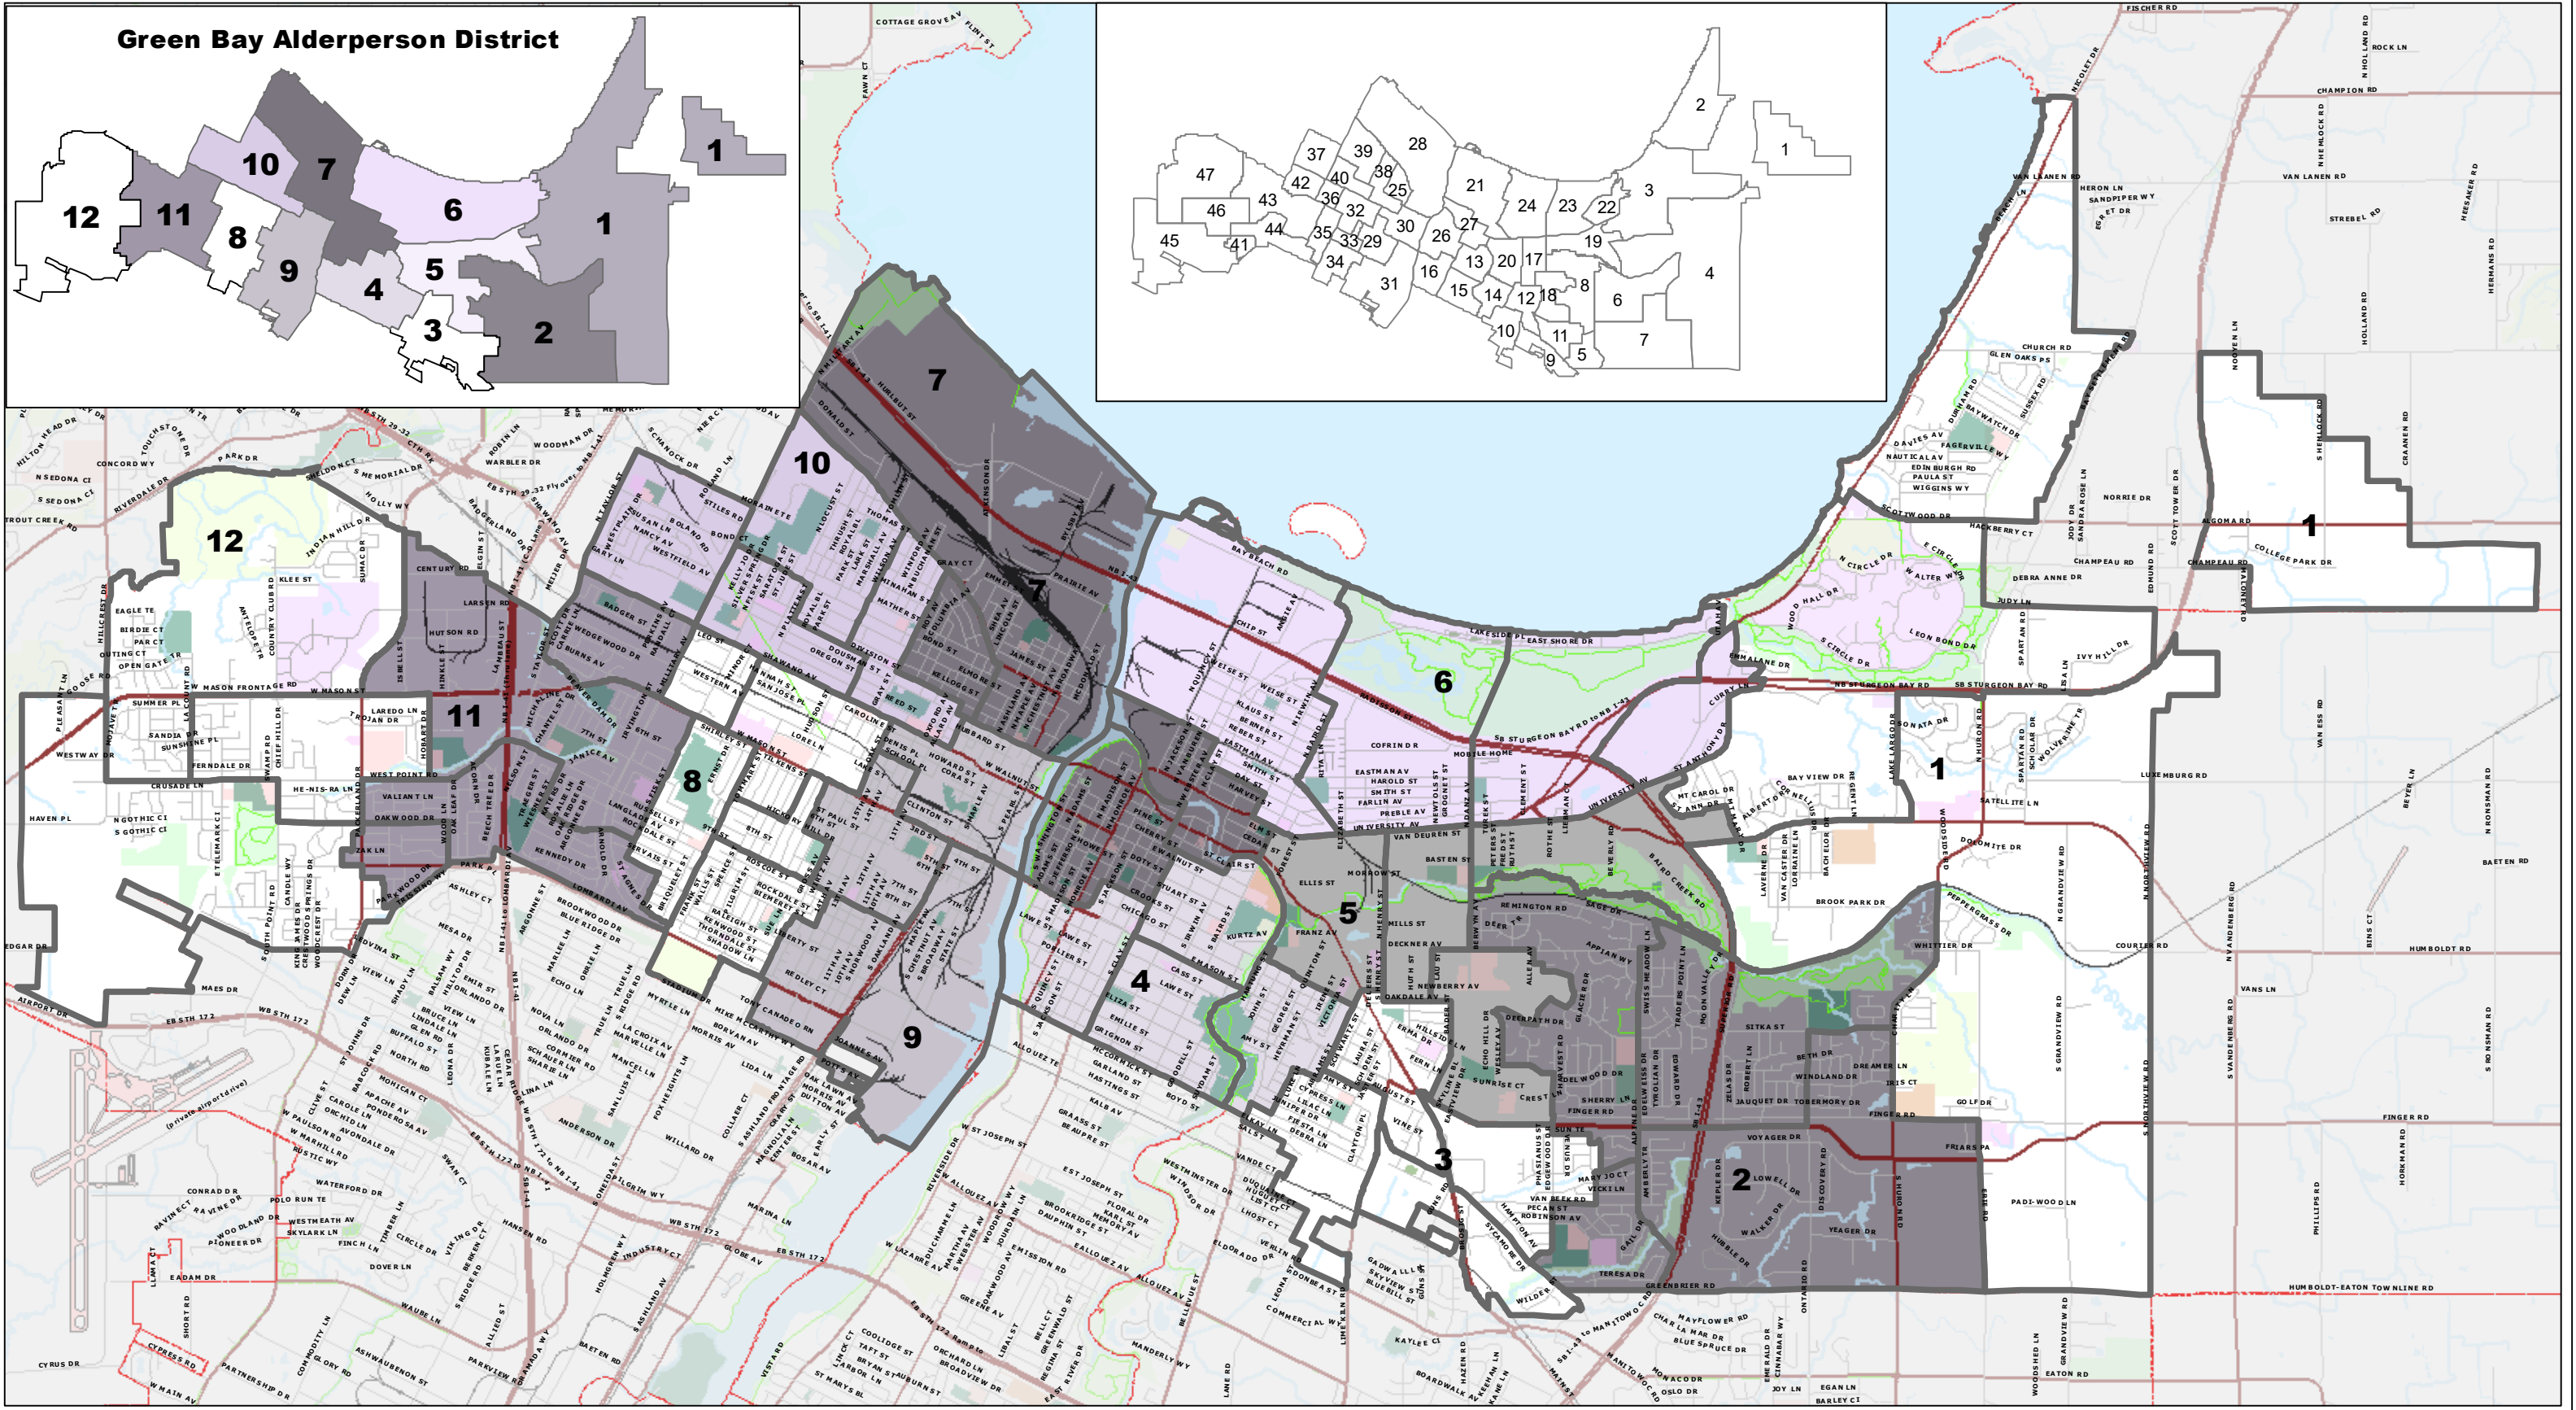

Green Bay Alderperson District

2 1 0 2 4
Miles

This is a compilation of records and data located in various City of Green Bay offices and is to be used for reference purposes only. The City of Green Bay is not responsible for any inaccuracies or unauthorized use of the information contained within. No warranties are implied.

Map prepared by City of Green Bay IT Department. M.H.
Date Printed: 19 Feb 2020
X:\ITMap_Series\2011Alderperson\WV_BW.mxd

 Voting Ward
 District Number

City of Green Bay

2011 Alder Districts & Voting Wards