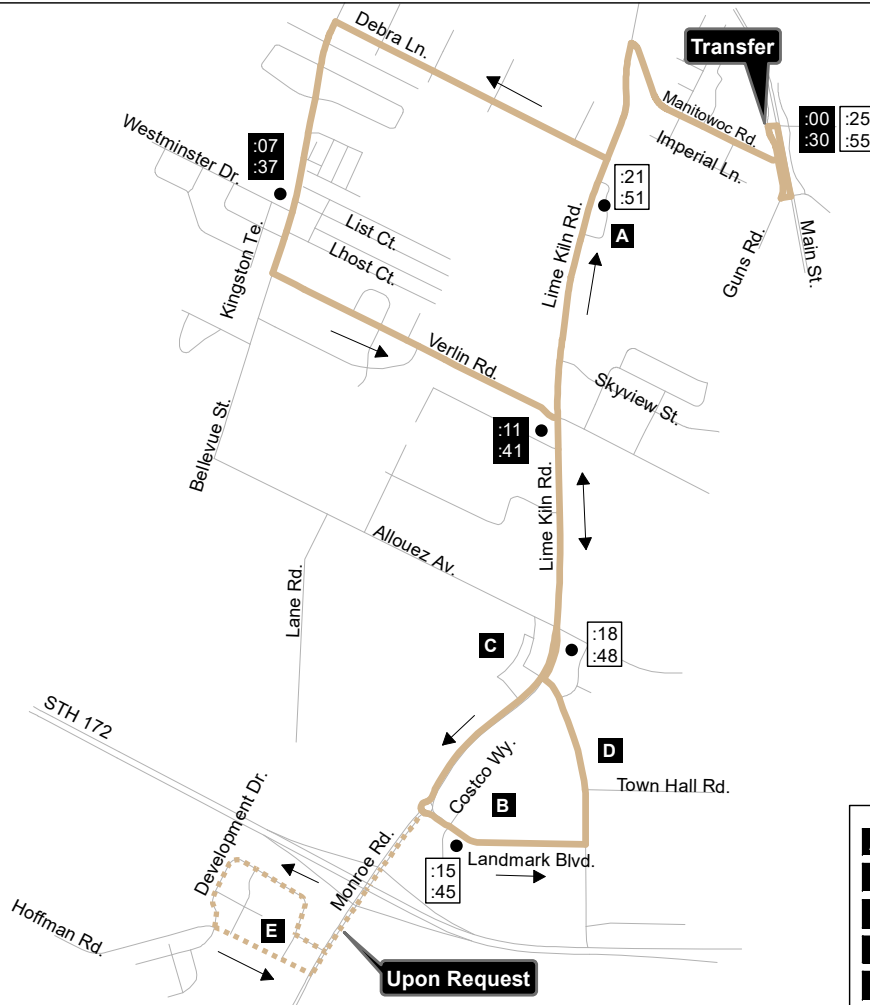

:00 Outbound
:00 Inbound

- A** Kroc Center
- B** Costco
- C** Target/Pick n Save
- D** OSMS (Upon Request)
- E** Brown County Sheriff's Office

12/18/2019

Weekday, Weekday Evening, & Saturday Service

Monday-Friday: 6:00 AM - 8:57 PM
 (with the last bus departing East Side Transfer Point at 8:30 PM)

Saturday: 8:00 AM - 5:57 PM
 (with the last bus departing East Side Transfer Point at 5:30 PM)

Outbound	½ Hour Service	
East Side Transfer Point	:00	:30
Bellevue & Westminster	:07	:37
Verlin & Lime Kiln	:11	:41
Landmark & Costco	:15	:45

Inbound	½ Hour Service	
Lime Kiln & Allouez	:18	:48
Kroc Center	:21	:51
East Side Transfer Point	:25	:55

(At :27 Transfer with 12,14,16)

(At :57 Transfer with 12,14,15)