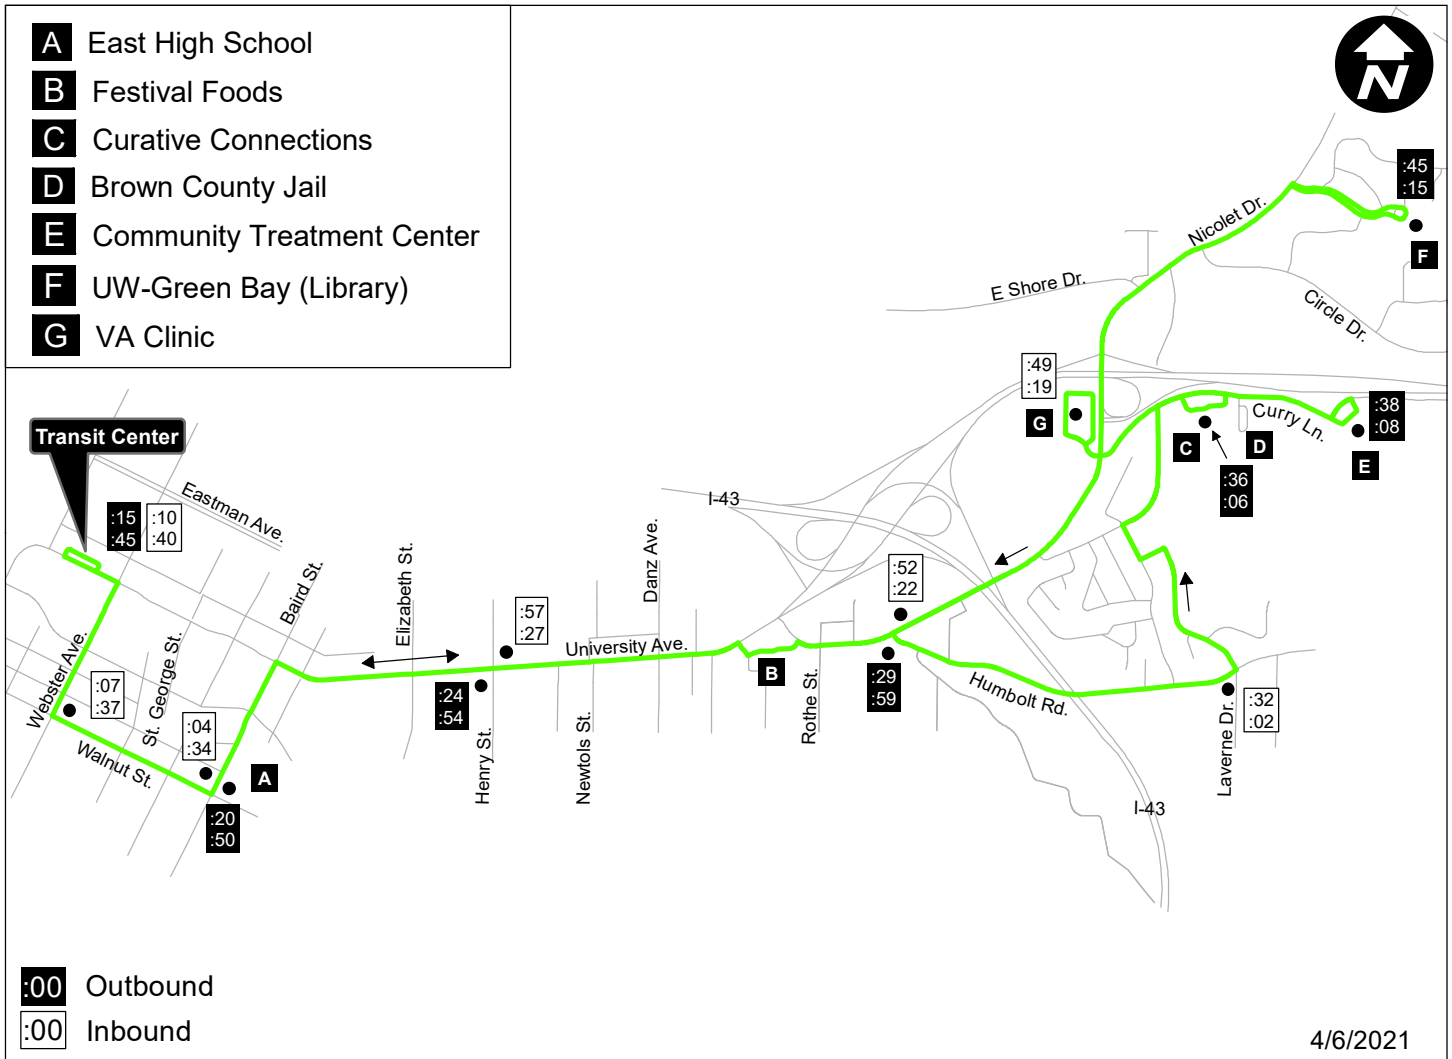

7 Lime Line

Weekday Service

Monday-Friday: 5:45 AM - 6:15 PM

Outbound

Transit Center	:15
Baird & Walnut	:20
University & Henry	:24
University & Humboldt	:29
Humboldt & Laverne	:32
Curative Connections	:36
Community Treatment Center	:38
UW-Green Bay Library	:45

Inbound

VA Clinic	:49
University & Humboldt	:52
University & Henry	:57
Baird & Walnut	:04
Walnut & Webster	:07
Transit Center	:10

1/2 Hour Service

:15	:45
:20	:50
:24	:54
:29	:59
:32	:02
:36	:06
:38	:08
:45	:15

Outbound

Transit Center	:49
Baird & Walnut	:52
University & Henry	:57
University & Humboldt	:02
Humboldt & Laverne	:06
Curative Connections	:08
Community Treatment Center	:10
UW-Green Bay Library	:15

Inbound

VA Clinic	:19
University & Humboldt	:22
University & Henry	:27
Baird & Walnut	:34
Walnut & Webster	:37
Transit Center	:40

Hourly Service

:45
:50
:54
:59
:32
:06
:08
:15

Hourly Service

:19
:22
:27
:34
:37
:40