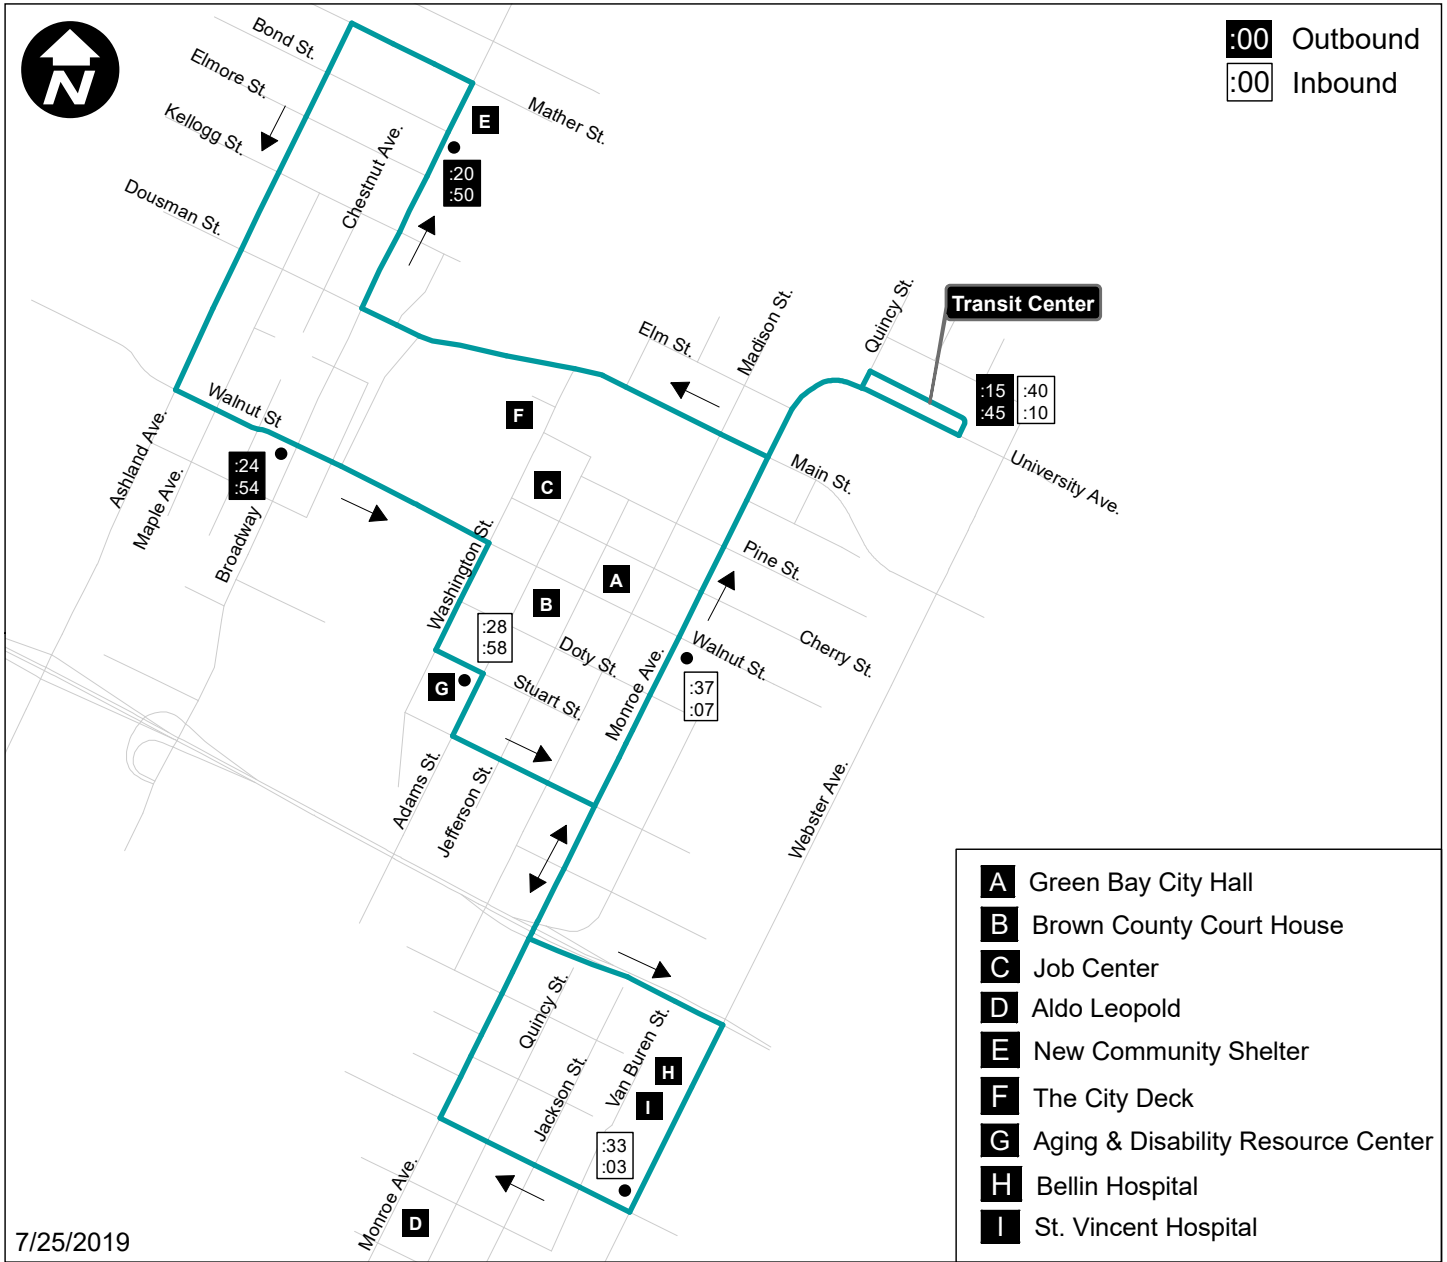

# #13 River Line

7/25/2019

### Outbound

	<u>½ Hour Service</u>	
Transit Center	:15	:45
Broadway & Bond	:20	:50
Walnut & Broadway	:24	:54

### Outbound

	<u>Hourly Service</u>
Transit Center	:15
Broadway & Bond	:20
Walnut & Broadway	:24

### Inbound

	<u>Hourly Service</u>
Stuart & Adams	:28
Webster & Porlier	:33
Monroe & Walnut	:37
Transit Center	:40