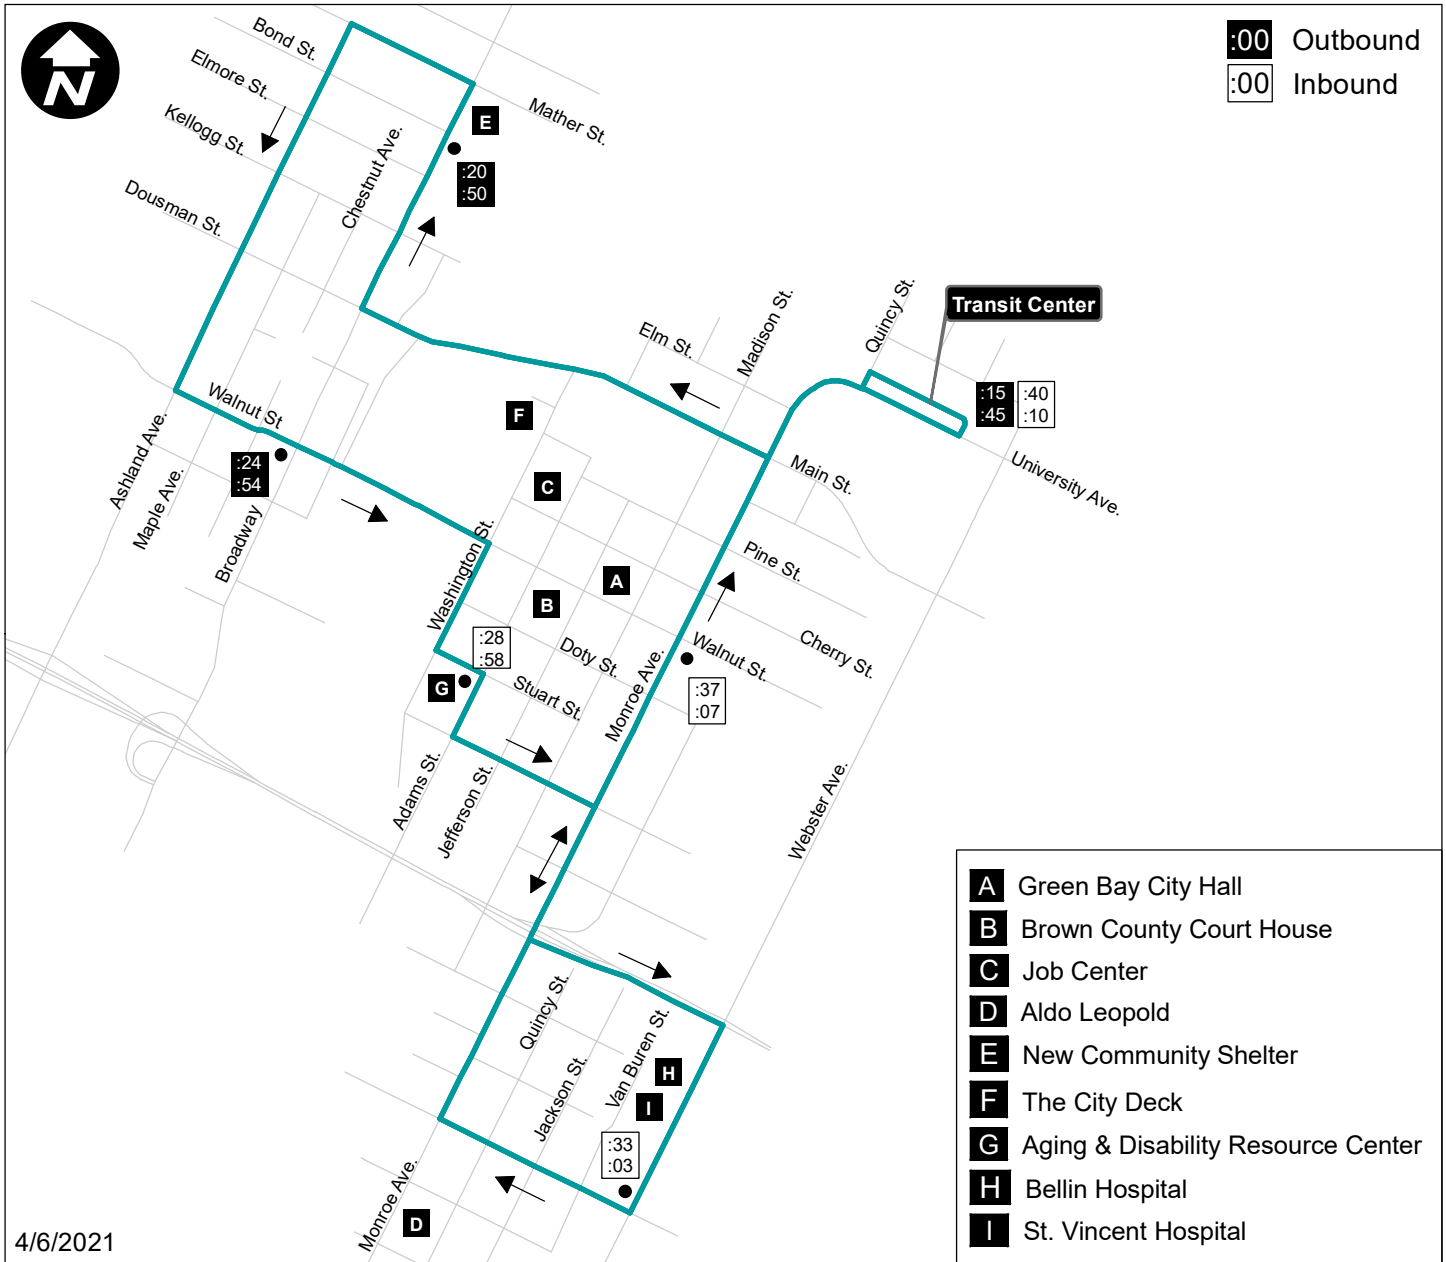

#13 River Line

Weekday

Monday-Friday: 6:15 AM - 6:15 PM (with the last bus departing the Transit Center at 5:45 PM)

Outbound	½ Hourly Service	
Transit Center	:15	:45
Broadway & Bond	:20	:50
Walnut & Broadway	:24	:54

Inbound	½ Hourly Service	
Stuart & Adams	:28	:58
Webster & Porlier	:33	:03
Monroe & Walnut	:37	:07
Transit Center	:40	:10

Saturday Service

Saturday: 8:15 AM – 3:45 PM (with the last bus departing the Transit Center at 3:15 PM)

Outbound	Hourly Service
Transit Center	:15
Broadway & Bond	:20
Walnut & Broadway	:24

Inbound	Hourly Service
Stuart & Adams	:28
Webster & Porlier	:33
Monroe & Walnut	:37
Transit Center	:40