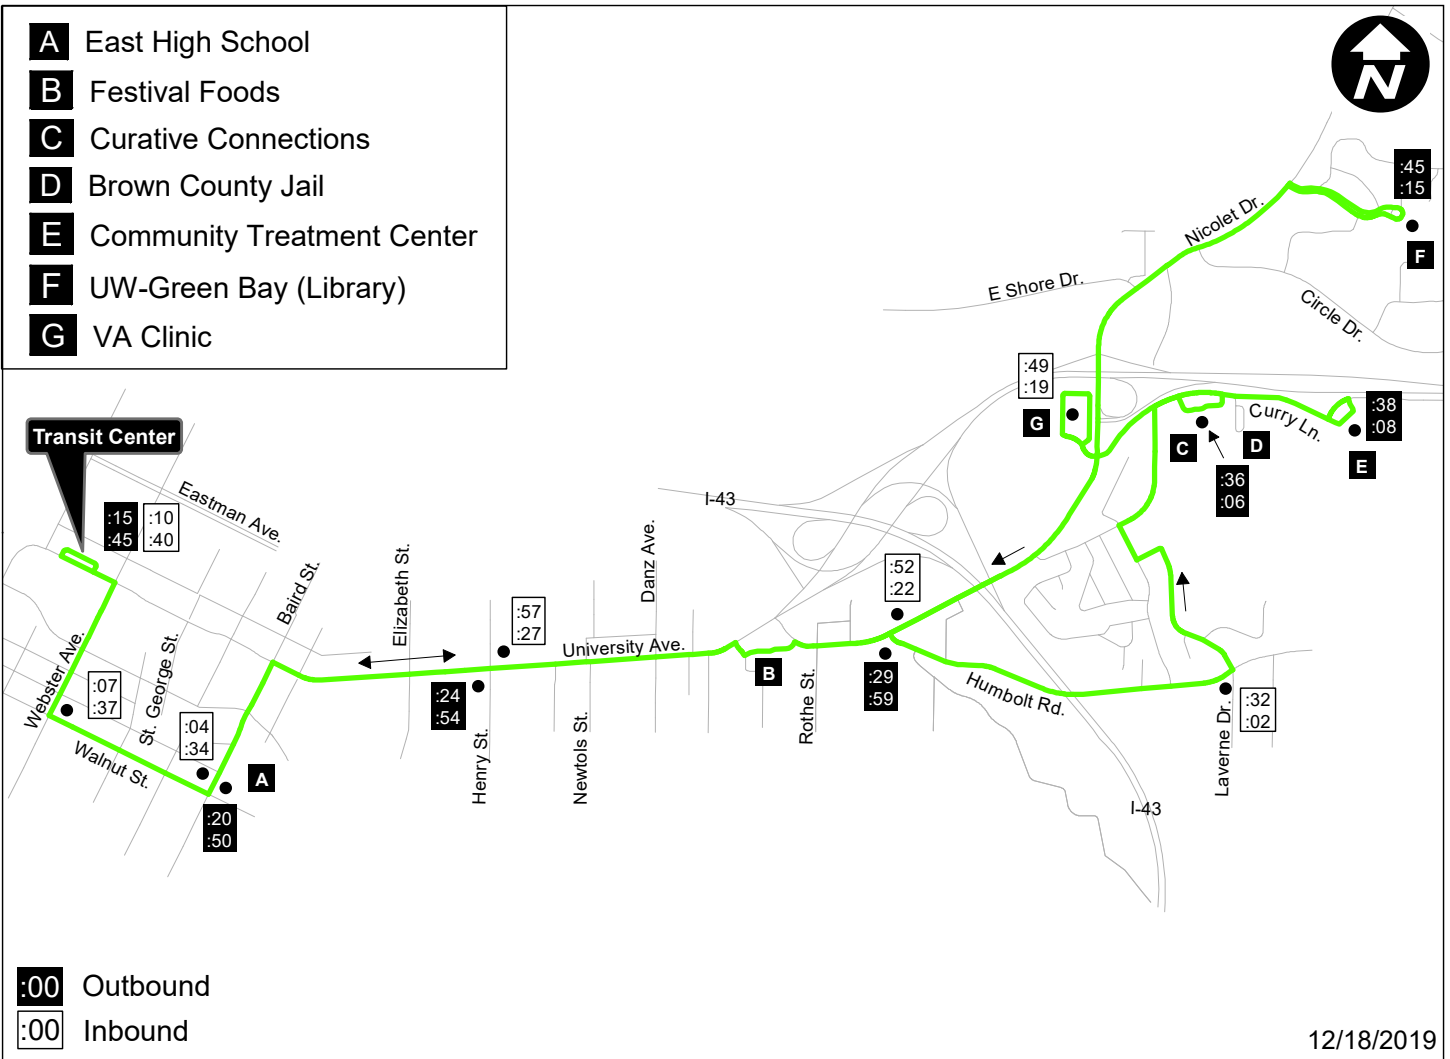

7 Lime Line

12/18/2019

Weekday Service

Monday-Friday: 5:15 AM - 6:15 PM

Weekday Evening & Saturday Service

Monday-Friday: 5:45 PM - 9:45 PM (with the last bus departing the Transit Center at 8:45 PM)

Saturday: 7:45 AM - 6:45 PM (with the last bus departing the Transit Center at 5:45 PM)

Outbound

	<u>½ Hour Service</u>	
Transit Center	:15	:45
Baird & Walnut	:20	:50
University & Henry	:24	:54
University & Humboldt	:29	:59
Humboldt & Laverne	:32	:02
Curative Connections	:36	:06
Community Treatment Center	:38	:08
UW-Green Bay Library	:45	:15

Inbound

	<u>½ Hour Service</u>	
VA Clinic	:49	:19
University & Humboldt	:52	:22
University & Henry	:57	:27
Baird & Walnut	:04	:34
Walnut & Webster	:07	:37
Transit Center	:10	:40

Outbound

	<u>Hourly Service</u>
Transit Center	:45
Baird & Walnut	:50
University & Henry	:54
University & Humboldt	:59
Humboldt & Laverne	:32
Curative Connections	:06
Community Treatment Center	:08
UW-Green Bay Library	:15

Inbound

	<u>Hourly Service</u>
VA Clinic	:19
University & Humboldt	:22
University & Henry	:27
Baird & Walnut	:34
Walnut & Webster	:37
Transit Center	:40