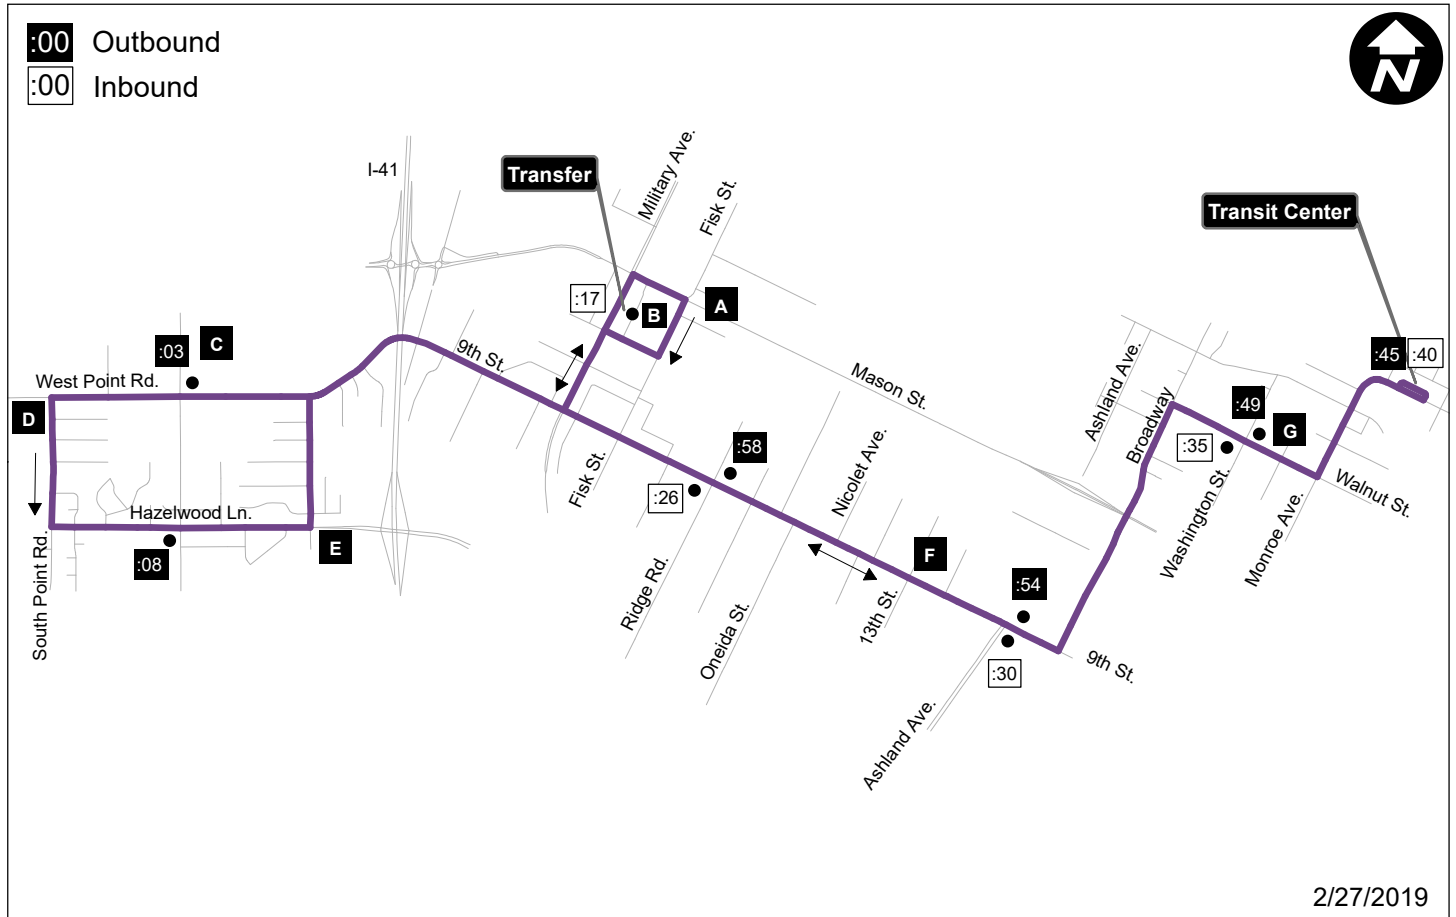

# #5 Plum Line

## Weekday Peak Service

Monday-Friday: 5:45 AM - 9:45 AM (with the last bus departing the Transit Center at 8:45 AM)

Monday-Friday: 1:45 PM - 5:45 PM (with the last bus departing the Transit Center at 4:45 PM)

### Outbound

|                           |     |
|---------------------------|-----|
| <b>Transit Center</b>     | :45 |
| Walnut & Washington       | :49 |
| 9 <sup>th</sup> & Ashland | :54 |
| 9 <sup>th</sup> & Ridge   | :58 |
| West Point & Packerland   | :03 |
| Hazelwood & Packerland    | :08 |

### Inbound

|                                       |     |
|---------------------------------------|-----|
| <b>Green Bay Plaza Transfer Point</b> | :17 |
| <b>(Transfer with Route 4, 6, 8)</b>  |     |
| 9 <sup>th</sup> & Ridge               | :26 |
| 9 <sup>th</sup> & Ashland             | :30 |
| Walnut & Washington                   | :35 |
| <b>Transit Center</b>                 | :40 |