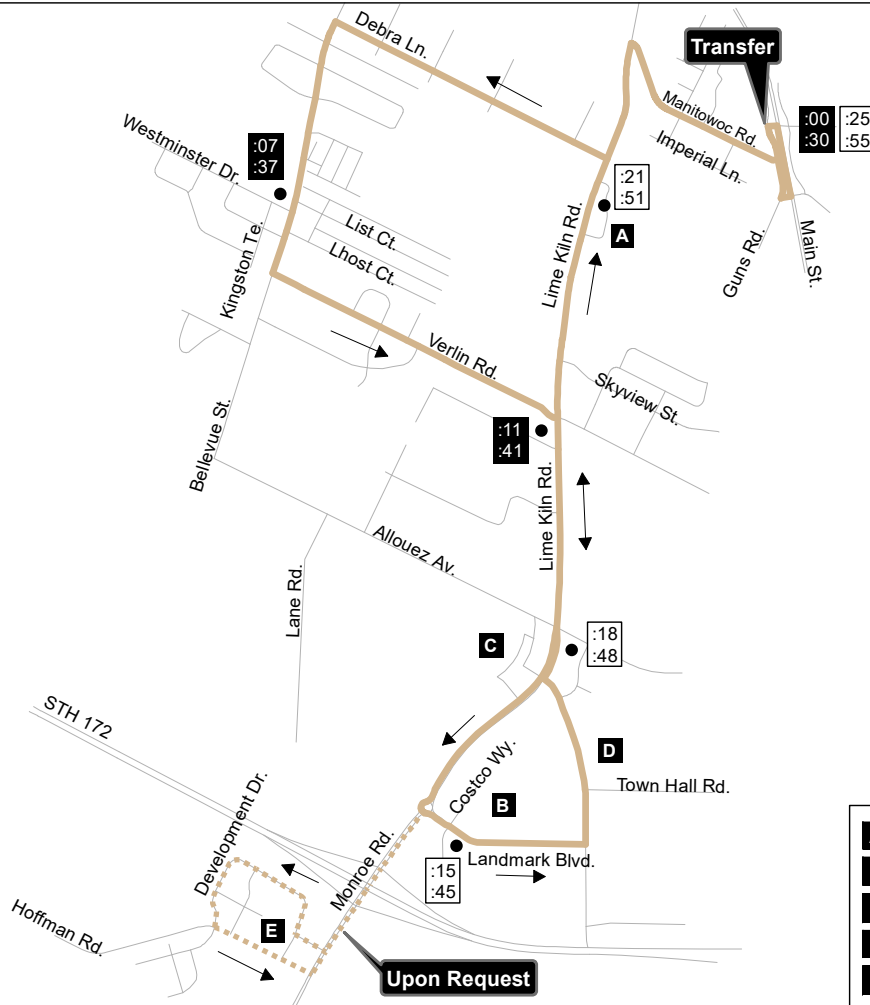

:00 Outbound
:00 Inbound

- A** Kroc Center
- B** Costco
- C** Target/Pick n Save
- D** OSMS
- E** Brown County Sheriff's Office

12/18/2019

Weekday, Weekday Evening, & Saturday Service

Monday-Friday: 6:00 AM - 8:57 PM
 (with the last bus departing East Side Transfer Point at 8:30 PM)

Saturday: 8:00 AM - 5:57 PM
 (with the last bus departing East Side Transfer Point at 5:30 PM)

Outbound	½ Hour Service	
East Side Transfer Point	:00	:30
Bellevue & Westminster	:07	:37
Verlin & Lime Kiln	:11	:41
Landmark & Costco	:15	:45

Inbound	½ Hour Service	
Lime Kiln & Allouez	:18	:48
Kroc Center	:21	:51
East Side Transfer Point	:25	:55

(At :27 Transfer with 12,14,16)

(At :57 Transfer with 12,14,15)