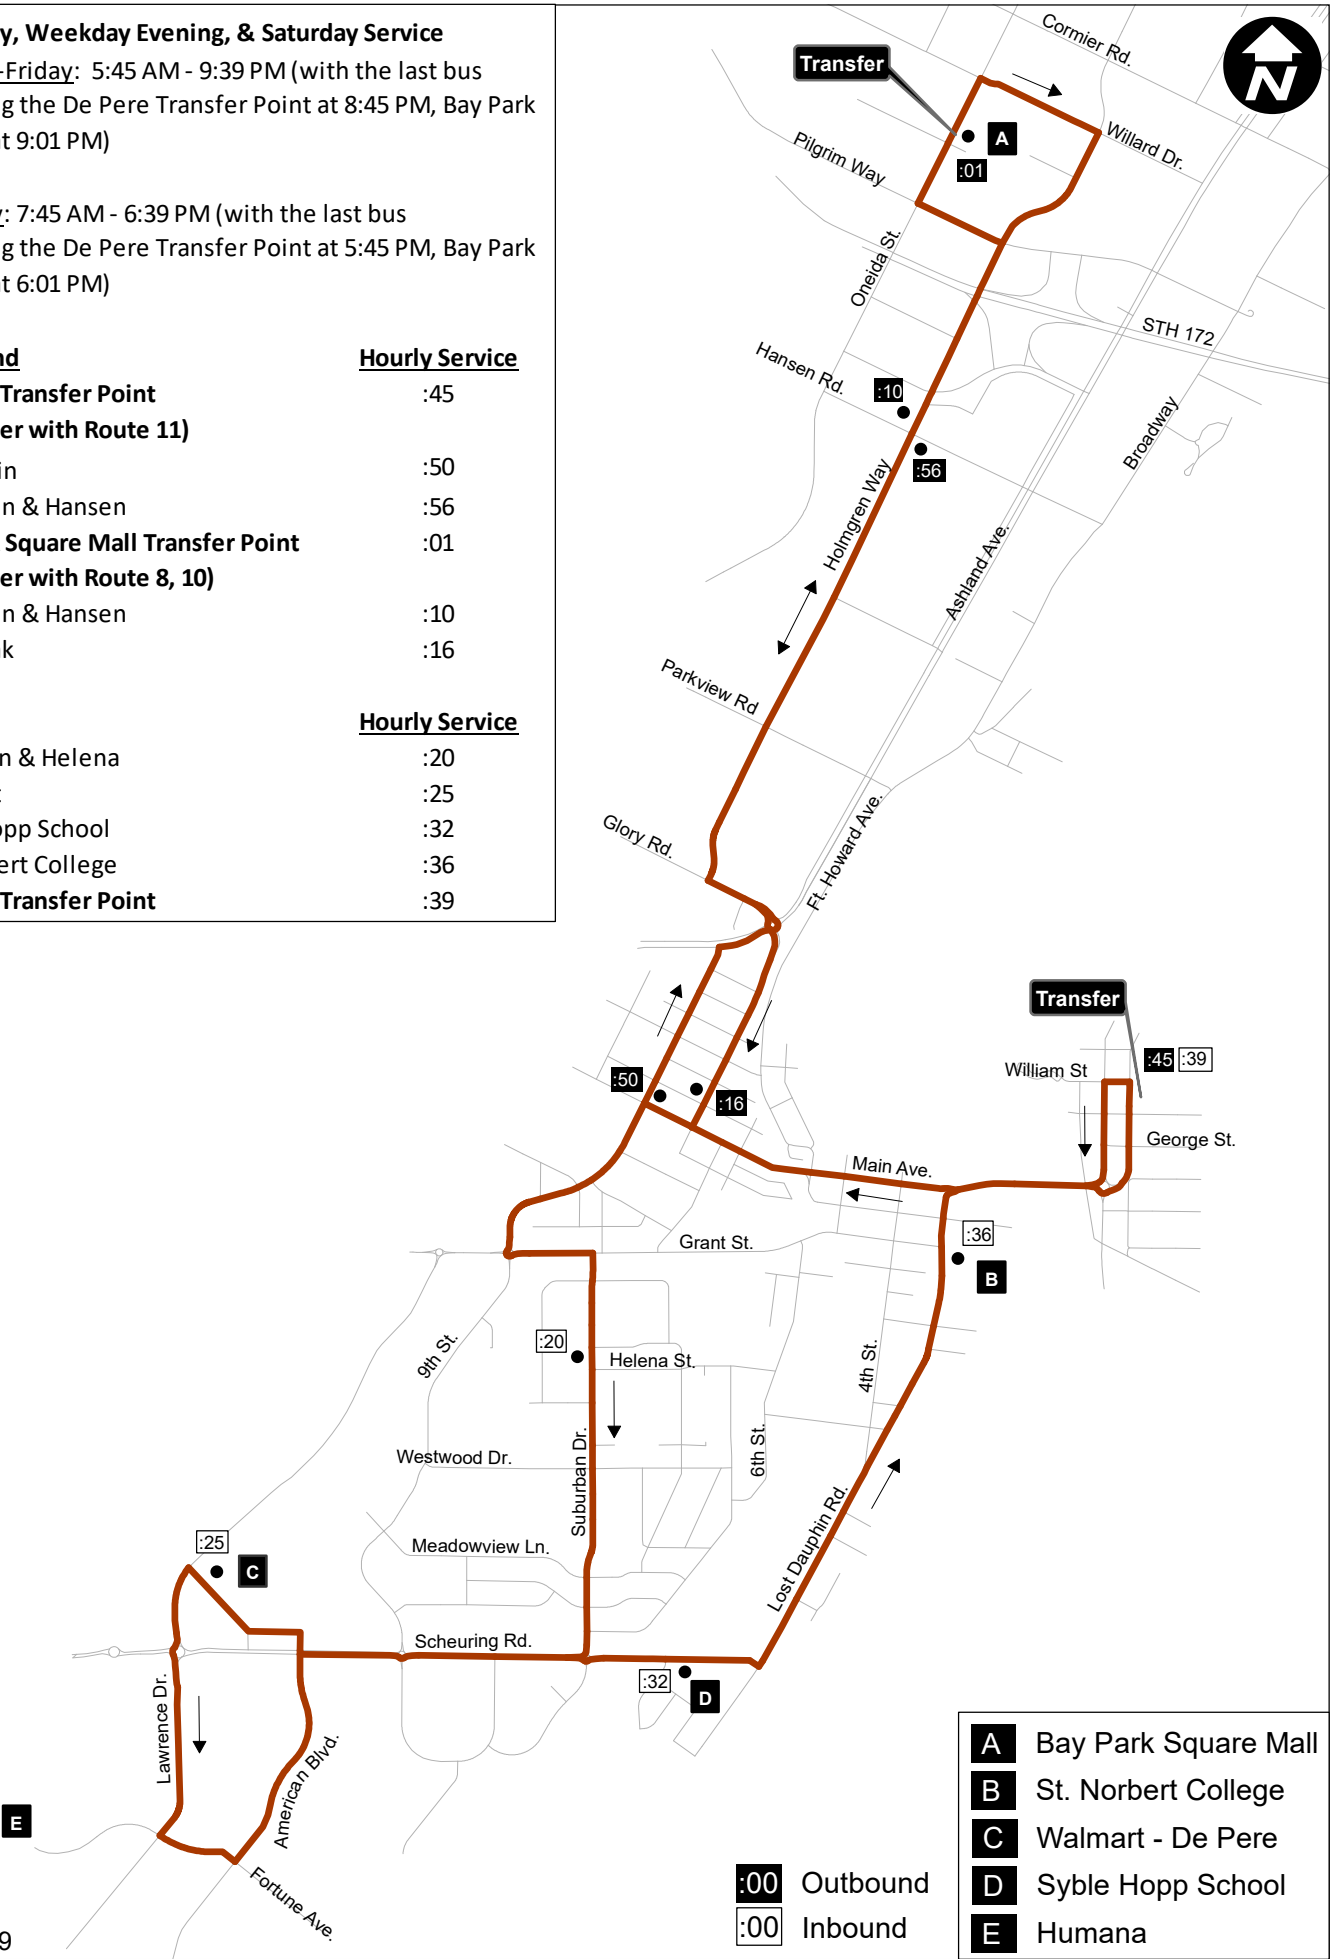

#17 Brick Line

Weekday, Weekday Evening, & Saturday Service

Monday-Friday: 5:45 AM - 9:39 PM (with the last bus departing the De Pere Transfer Point at 8:45 PM, Bay Park Square at 9:01 PM)

Saturday: 7:45 AM - 6:39 PM (with the last bus departing the De Pere Transfer Point at 5:45 PM, Bay Park Square at 6:01 PM)

Outbound

De Pere Transfer Point (Transfer with Route 11)	Hourly Service
9 th & Main	:45
Holmgren & Hansen	:50
Holmgren & Hansen	:56
Bay Park Square Mall Transfer Point (Transfer with Route 8, 10)	:01
Holmgren & Hansen	:10
8th & Oak	:16

Inbound

	Hourly Service
Suburban & Helena	:20
Walmart	:25
Syble Hopp School	:32
St. Norbert College	:36
De Pere Transfer Point	:39

- A** Bay Park Square Mall
- B** St. Norbert College
- C** Walmart - De Pere
- D** Syble Hopp School
- E** Humana

:00 Outbound
:00 Inbound