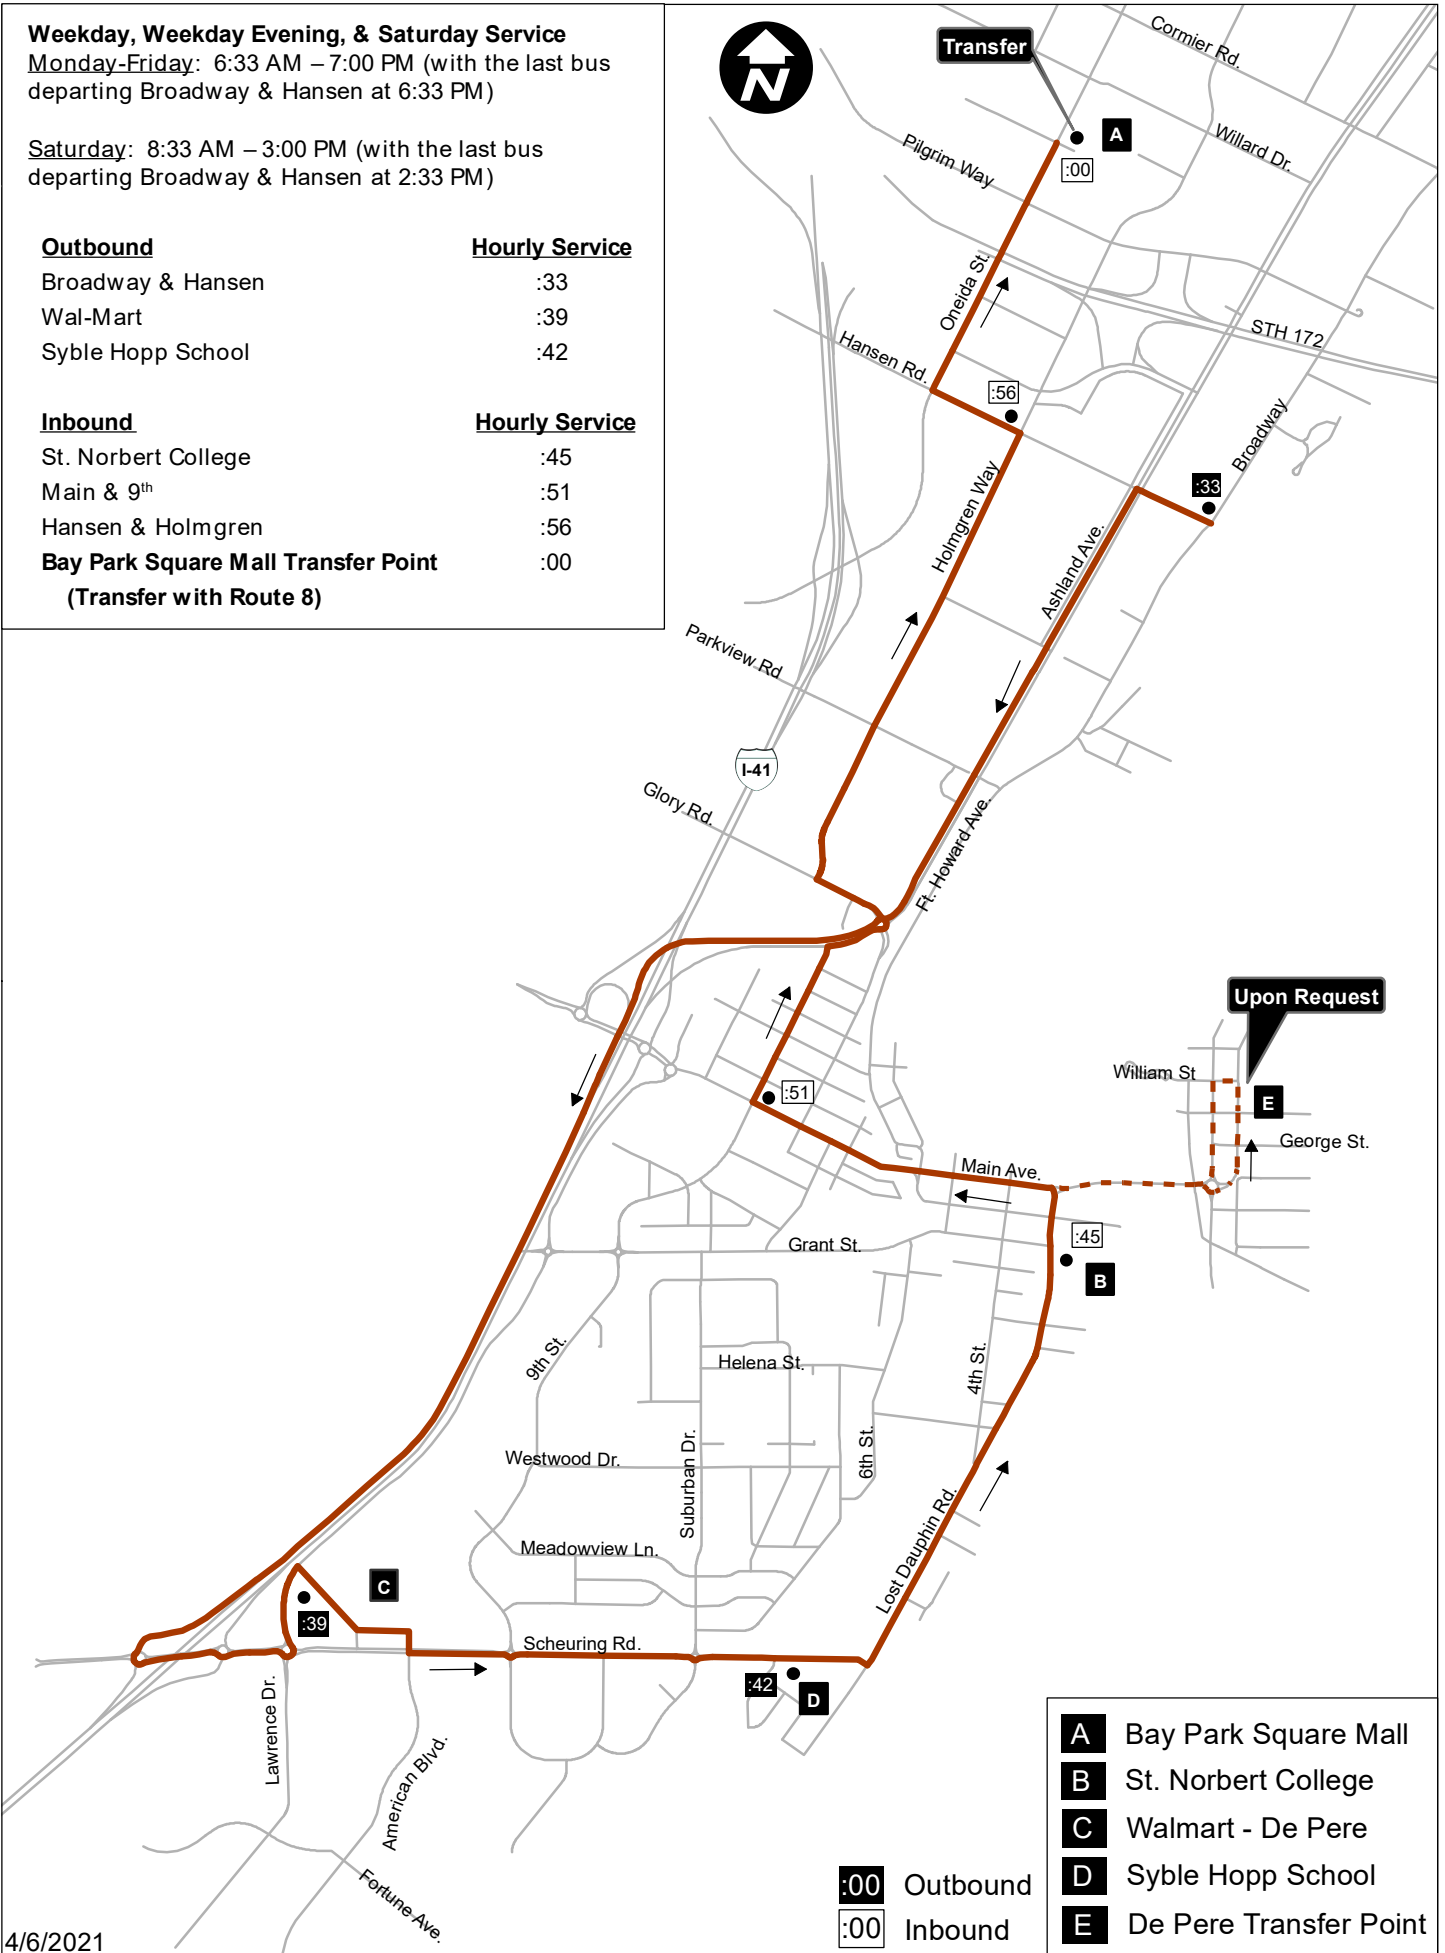

#17 Brick Line

Weekday, Weekday Evening, & Saturday Service

Monday-Friday: 6:33 AM – 7:00 PM (with the last bus departing Broadway & Hansen at 6:33 PM)

Saturday: 8:33 AM – 3:00 PM (with the last bus departing Broadway & Hansen at 2:33 PM)

Outbound

Broadway & Hansen
Wal-Mart
Syble Hopp School

Hourly Service

:33
:39
:42

Inbound

St. Norbert College
Main & 9th
Hansen & Holmgren

Hourly Service

:45
:51
:56
:00

Bay Park Square Mall Transfer Point
(Transfer with Route 8)

:00 Outbound
:00 Inbound

- A** Bay Park Square Mall
- B** St. Norbert College
- C** Walmart - De Pere
- D** Syble Hopp School
- E** De Pere Transfer Point