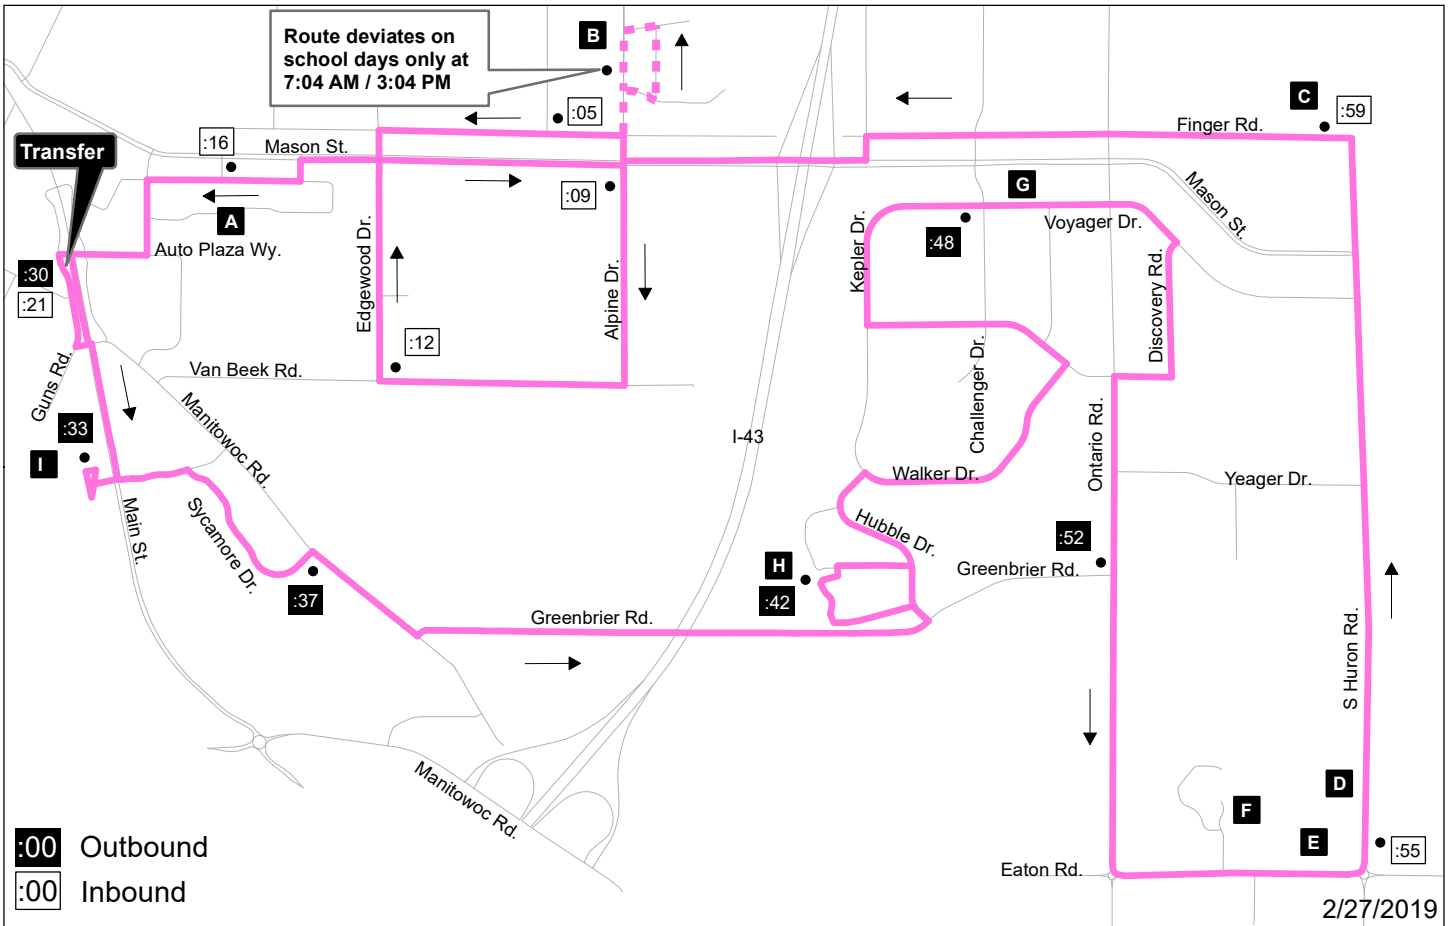

# #16 Pink Line

### Outbound

**East Side Transfer Point** :30

Walmart :33

Sycamore & Manitowoc :37

Aurora :42

Voyager & Challenger :48

Ontario & Greenbrier :52

### Inbound

Huron & Eaton :55

Finger & Huron :59

Finger & Menlo Park :05

Alpine & E Mason :09

Van Beek & Edgewood :12

East Town Mall :16

**East Side Transfer Point** :21

(Transfer with Route 12, 14, 18)