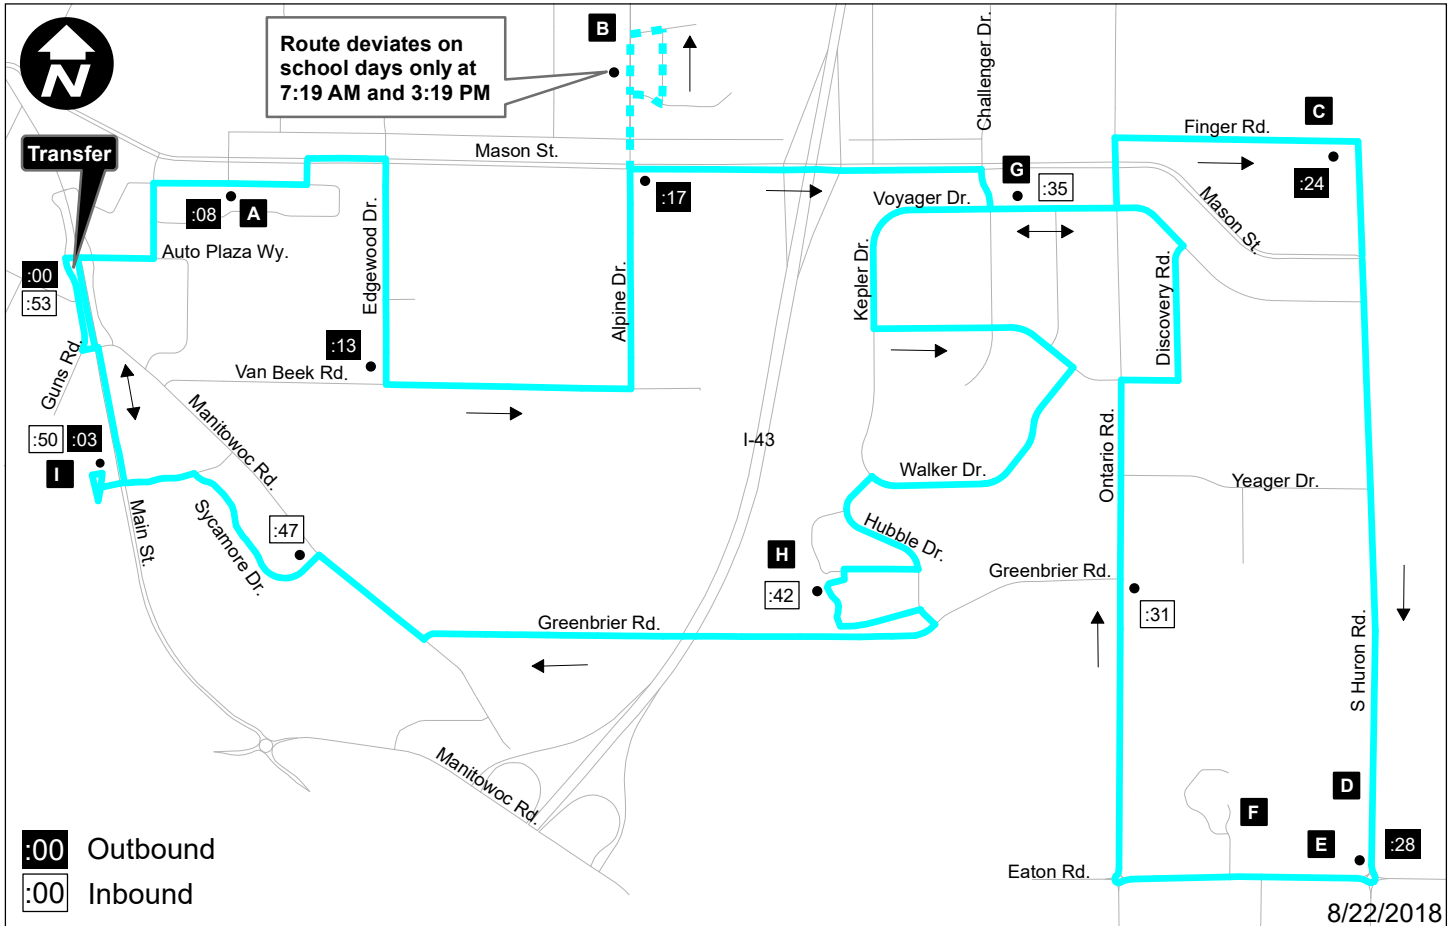

# #15 Aqua Line

## Weekday, Weekday Evening, & Saturday Service

Monday-Friday: 6:00 AM - 9:53 PM  
(with the last bus departing East Side Transfer Point at 9:00 PM)

Saturday: 8:00 AM - 6:53 PM  
(with the last bus departing East Side Transfer Point at 6:00 PM)

- A** East Town Mall
- B** Edison Middle School
- C** BioLife East
- D** YMCA East
- E** Bellin Family Wellness & Medical Center
- F** Bellin College
- G** Prevea
- H** Aurora Hospital
- I** Walmart

<u>Outbound</u>	<u>Hourly Service</u>
<b>East Side Transfer Point</b>	:00
Walmart	:03
East Town Mall	:08
Edgewood & Van Beek	:13
Alpine & E Mason	:17
Finger & Huron	:24
Huron & Eaton	:28

<u>Inbound</u>	<u>Hourly Service</u>
Ontario & Greenbrier	:31
Voyager & Challenger	:35
Aurora	:42
Sycamore & Manitowoc	:47
Walmart	:50
<b>East Side Transfer Point</b>	:53

(Transfer with Route 12, 14, 18)