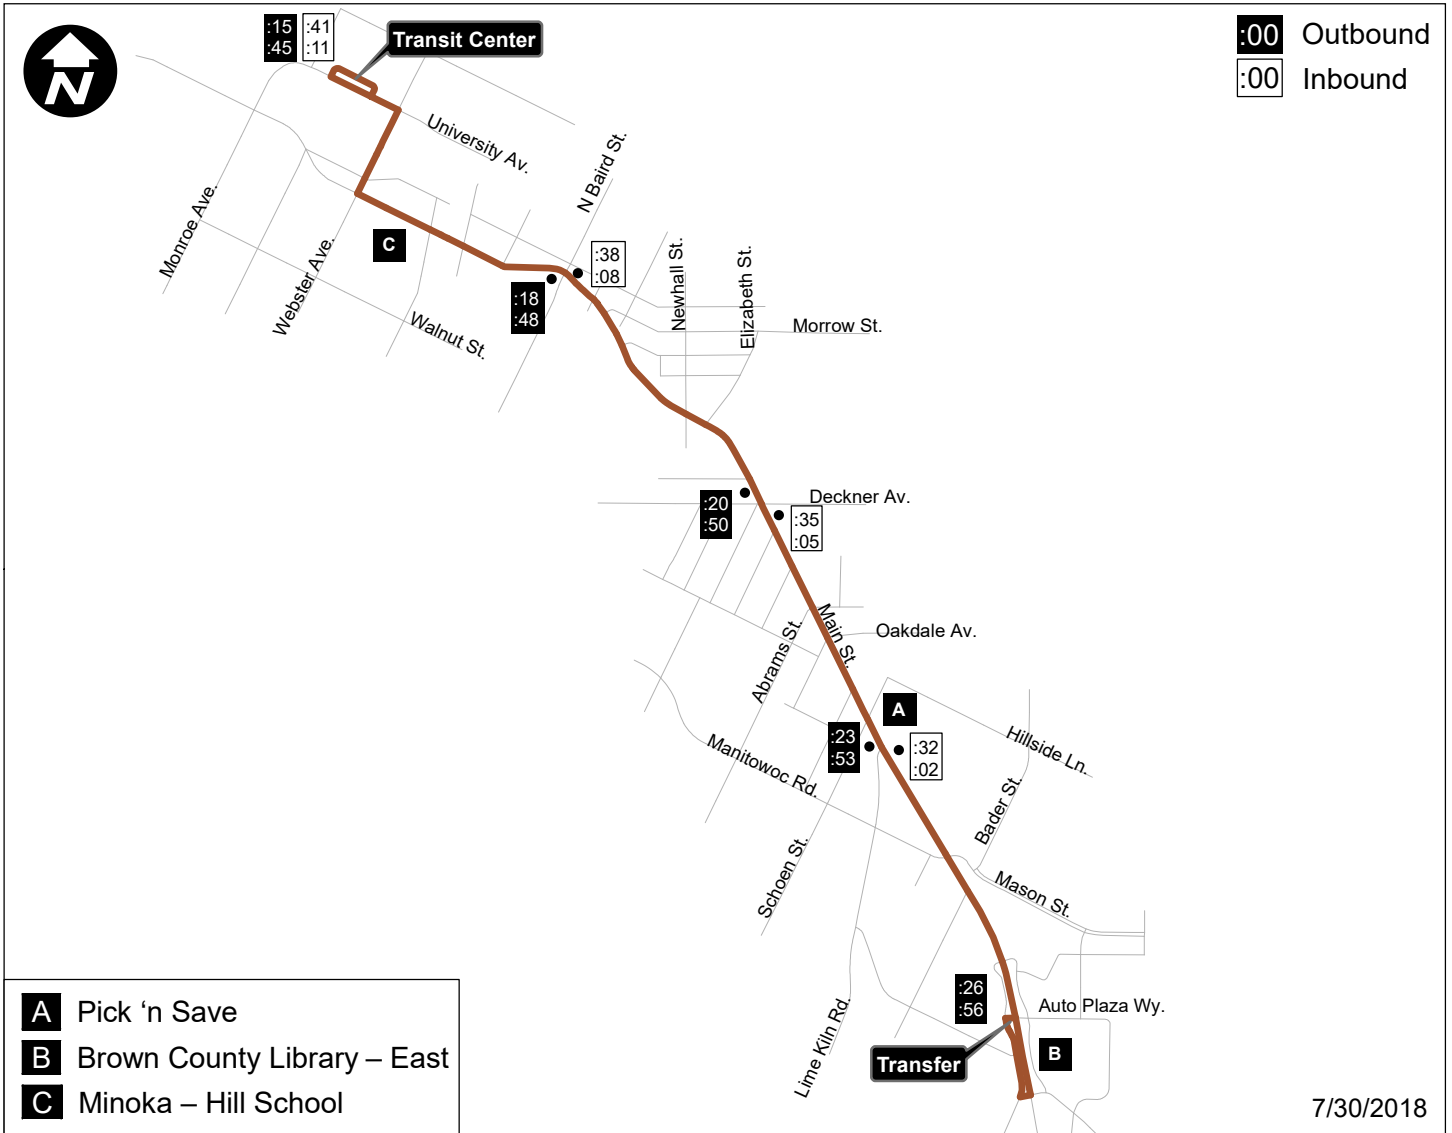

# #14 Brown Line

## Weekday & Saturday Service

**Monday-Friday:** 5:15 AM - 9:15 PM (with the last bus departing the Transit Center at 8:45 PM, and East Side Transfer Point at 8:56 PM)

**Saturday:** 7:45 AM - 6:45 PM (with the last bus departing the Transit Center at 6:15 PM, and East Side Transfer Point at 6:26 PM)

<b>Outbound</b>	<b><u>½ Hour Service</u></b>	
<b>Transit Center</b>	:15	:45
Main & Baird	:18	:48
Main & Deckner	:20	:50
Main & Lime Kiln	:23	:53
<b>East Side Transfer Point</b>	:26	:56
	<b>(At :26 Transfer with Route 12, 16, 18)</b>	
	<b>(At :56 Transfer with Route 12, 15, 18)</b>	

<b>Inbound</b>	<b><u>½ Hour Service</u></b>	
Main & Lime Kiln	:32	:02
Main & Deckner	:35	:05
Main & Baird	:38	:08
<b>Transit Center</b>	:41	:11