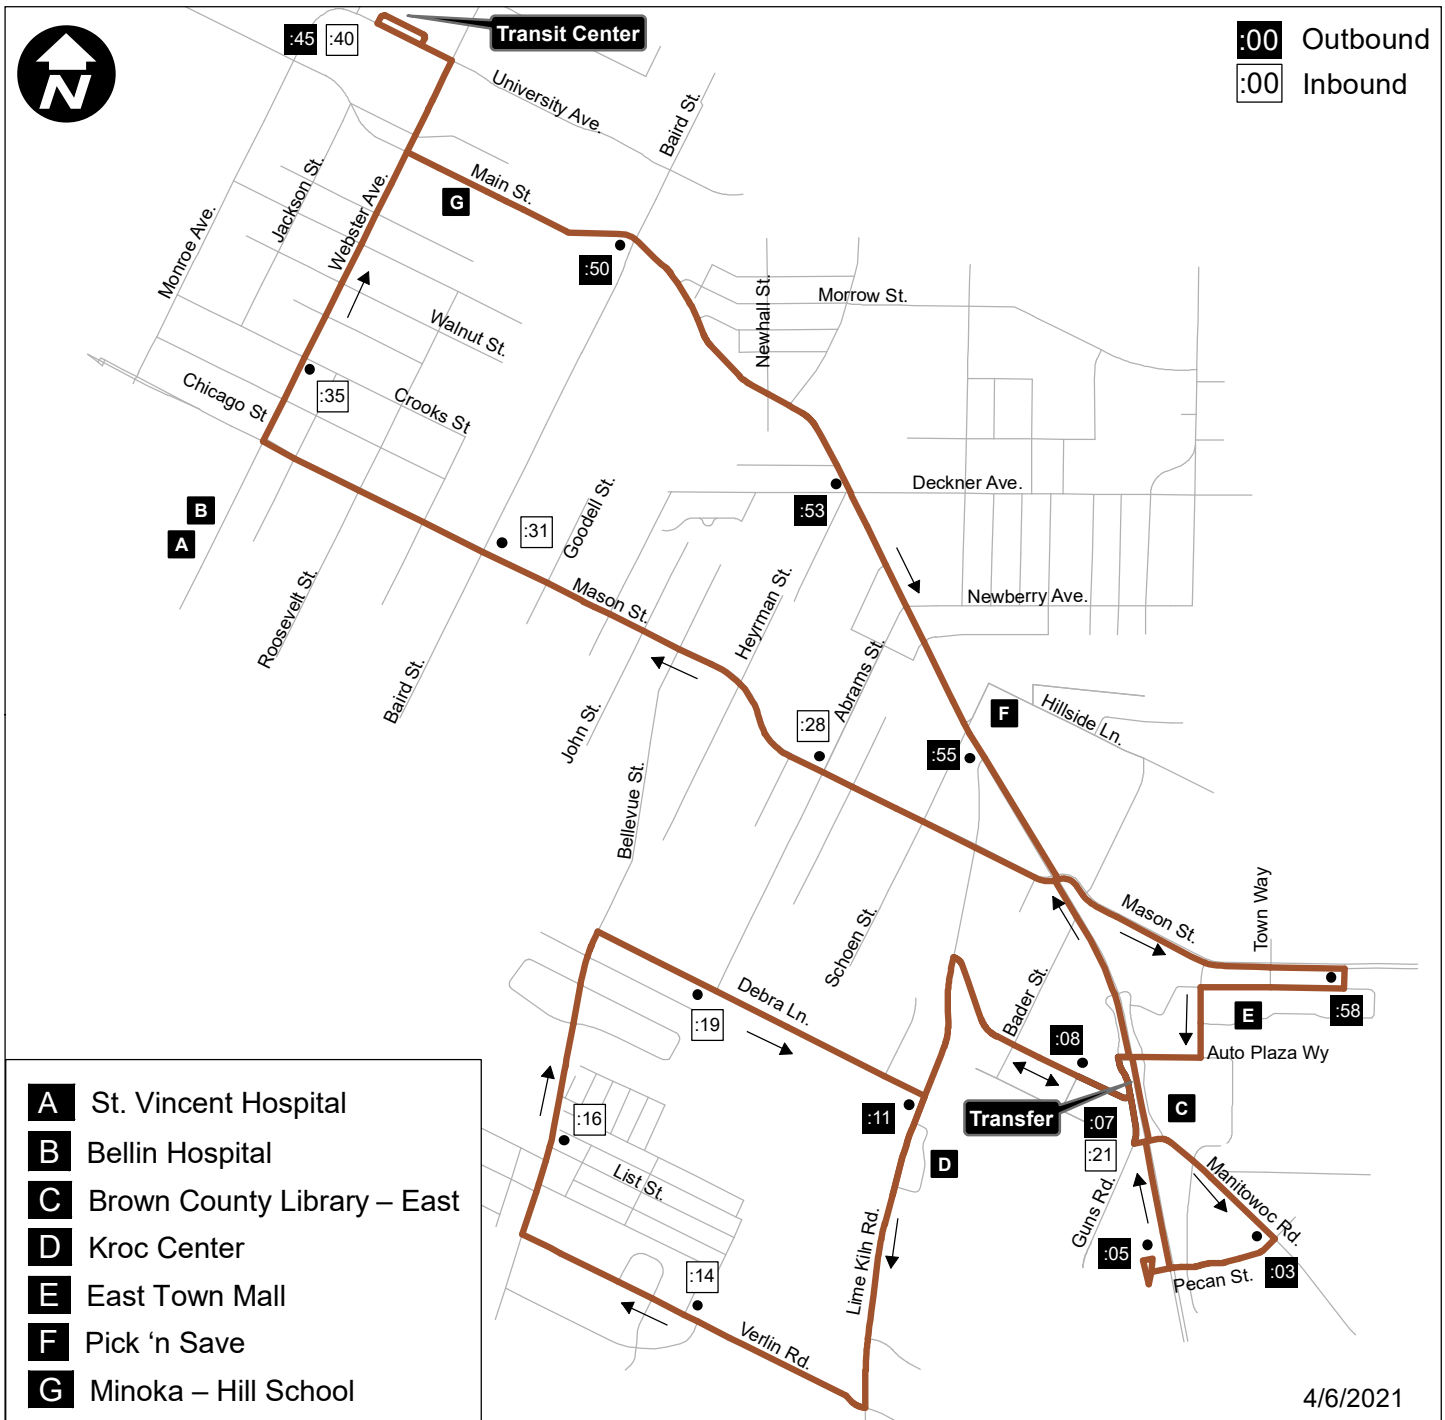

# # 14 Brown Line

### Outbound

Transit Center  
Main & Baird  
Main & Deckner  
Main & Lime Kiln  
East Town Mall  
Manitowoc & Pecan  
Walmart  
East Side Transfer Point  
Manitowoc & Winter  
Lime Kiln & Debra

### Inbound

Verlin & Sterling Heights  
Bellevue & List  
Debra & Abrams  
East Side Transfer Point  
E Mason & Abrams  
E Mason & Baird  
Webster & Crooks  
Transit Center

### Hourly Service

:14  
:16  
:19  
:21  
:28  
:31  
:35  
:40