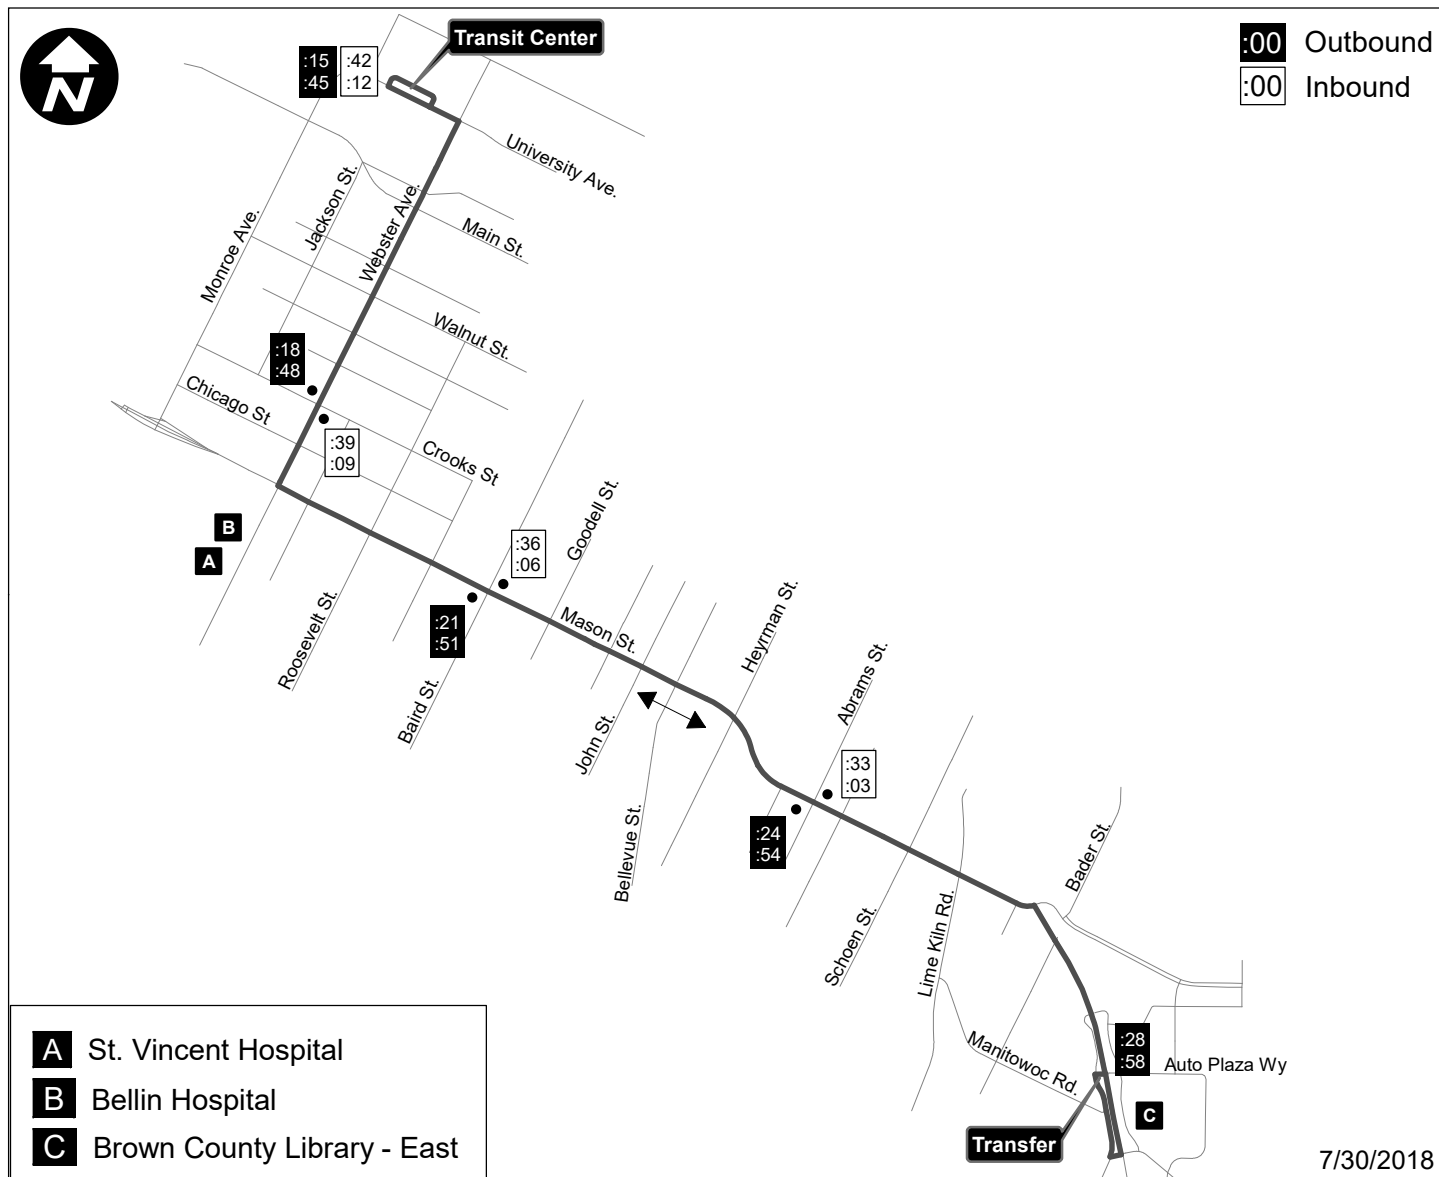

12 Coal Line

7/30/2018

Weekday & Saturday Service

Monday-Friday: 5:15 AM - 9:15 PM (with the last bus departing the Transit Center at 8:45 PM, and East Side Transfer Point at 8:58 PM)

Saturday: 7:45 AM - 6:45 PM (with the last bus departing the Transit Center at 6:15 PM, and East Side Transfer Point at 6:28 PM)

<u>Outbound</u>	<u>½ Hour Service</u>	
Transit Center	:15	:45
Webster & Crooks	:18	:48
E Mason & Baird	:21	:51
E Mason & Abrams	:24	:54
East Side Transfer Point	:28	:58
(At :28 Transfer with Route 14, 16, 18)		
(At :58 Transfer with Route 14, 15, 18)		

<u>Inbound</u>	<u>½ Hour Service</u>	
E Mason & Abrams	:33	:03
E Mason & Baird	:36	:06
Webster & Crooks	:39	:09
Transit Center	:42	:12