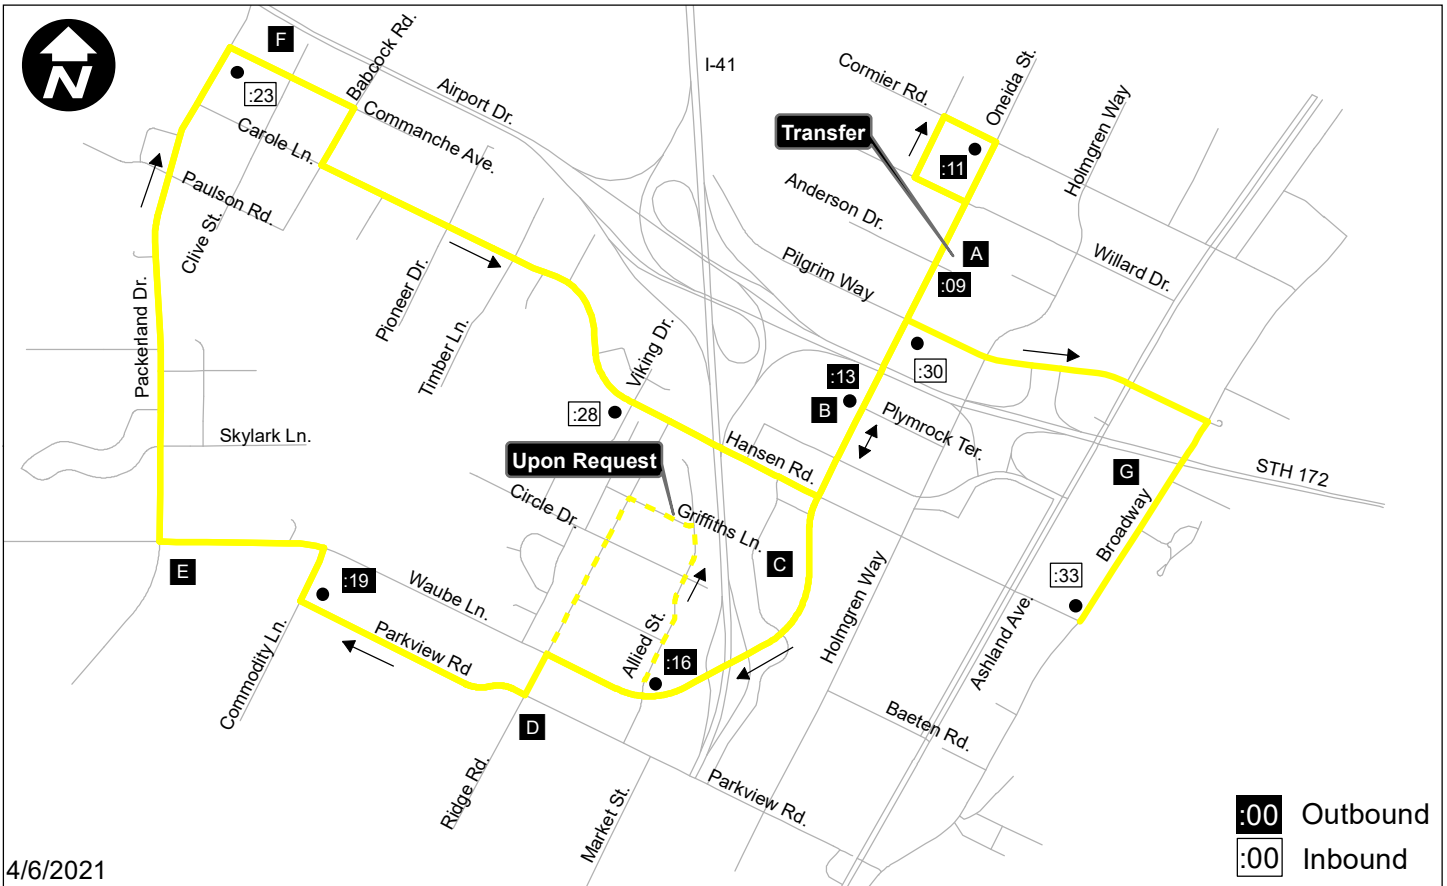

# #10 Yellow Line

- A** Bay Park Square Mall
- B** Department of Motor Vehicles
- C** Goodwill Industries
- D** Tufco Technologies
- E** Schneider National
- F** Bellin
- G** Bay Towel

### Outbound

**Bay Park Square Mall Transfer Point**  
(Transfer with Route 8)

	<u>Hourly Service</u>
Cormier & Oneida	:11
Oneida & Plymrock	:13
Waube & Allied	:16
Parkview & Commodity	:19

### Inbound

	<u>Hourly Service</u>
Commanche & Packerland	:23
Hansen & Viking	:28
Oneida & Pilgrim	:30
Broadway & Hansen	:33