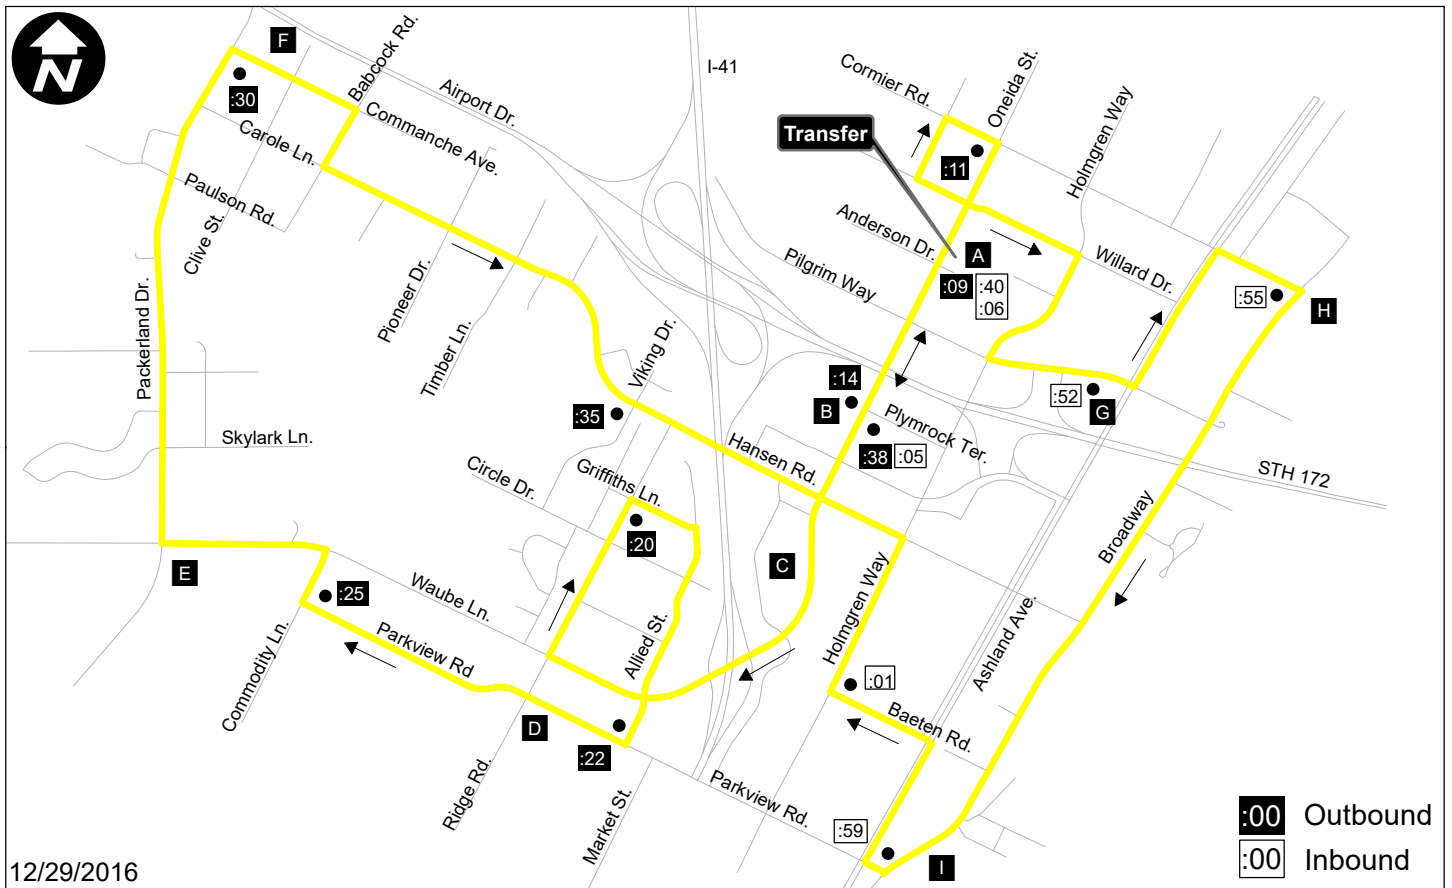

#10 Yellow Line

Weekday, Weekday Evening, & Saturday Service
Monday-Friday: 5:09 AM – 9:40 PM (with the last bus departing Bay Park Square at 9:09 PM)
Saturday: 7:09 AM – 6:40 PM (with the last bus departing Bay Park Square at 6:09 PM)

- A** Bay Park Square Mall
- B** Department of Motor Vehicles
- C** Goodwill Industries
- D** Tufco Technologies
- E** Schneider National
- F** Bellin
- G** Prevea
- H** Railroad Museum
- I** Brown County Fairgrounds

Outbound	Hourly Service
Bay Park Square Mall Transfer Point (Transfer with Routes 8, 17)	:09
Cormier & Oneida	:11
Oneida & Plymrock	:14
Ridge & Griffiths	:20
Allied & Parkview	:22
Parkview & Commodity	:25
Commanche & Packerland	:30
Hansen & Viking	:35
Oneida & Plymrock	:38

Inbound	Hourly Service
Bay Park Square Mall Transfer Point (Transfer with Route 9)	:40
Prevea	:52
Cormier & Broadway	:55
Fort Howard & Parkview	:59
Baeten & Holmgren	:01
Oneida & Plymrock	:05
Bay Park Square Mall Transfer Point	:06