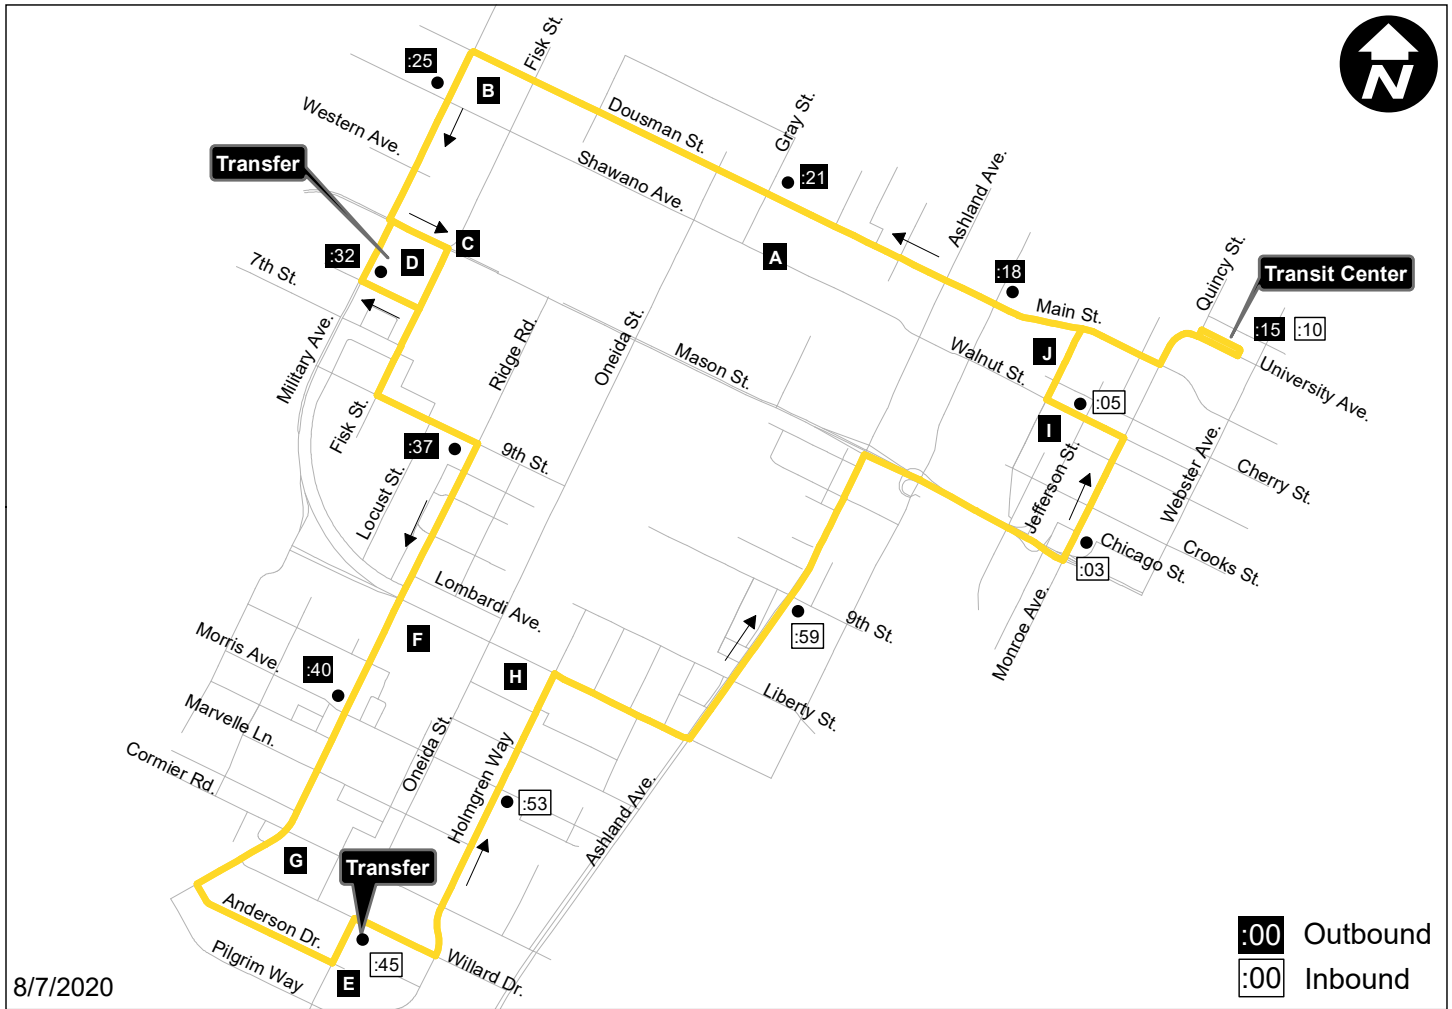

# #9 Gold Line

## Weekday & Weekday Evening Service

Monday-Friday: 6:15 AM - 7:15 PM

(with the last bus departing the Transit Center at 6:15 PM, Green Bay Plaza at 6:32 PM, and Bay Park Square Mall at 6:45 PM)

### Outbound

Transit Center	:15
Dousman & Broadway	:18
Dousman & Gray	:21
Military & Shawano	:25
<b>Green Bay Plaza Transfer Point</b>	:32
9 <sup>th</sup> & Ridge	:37
Ridge & Morris	:40

### Inbound

Bay Park Square Mall Transfer Point	:45
Holmgren & Morris	:53
Ashland & 9 <sup>th</sup>	:59
Monroe & Chicago	:03
Walnut & Jefferson	:05
<b>Transit Center</b>	:10