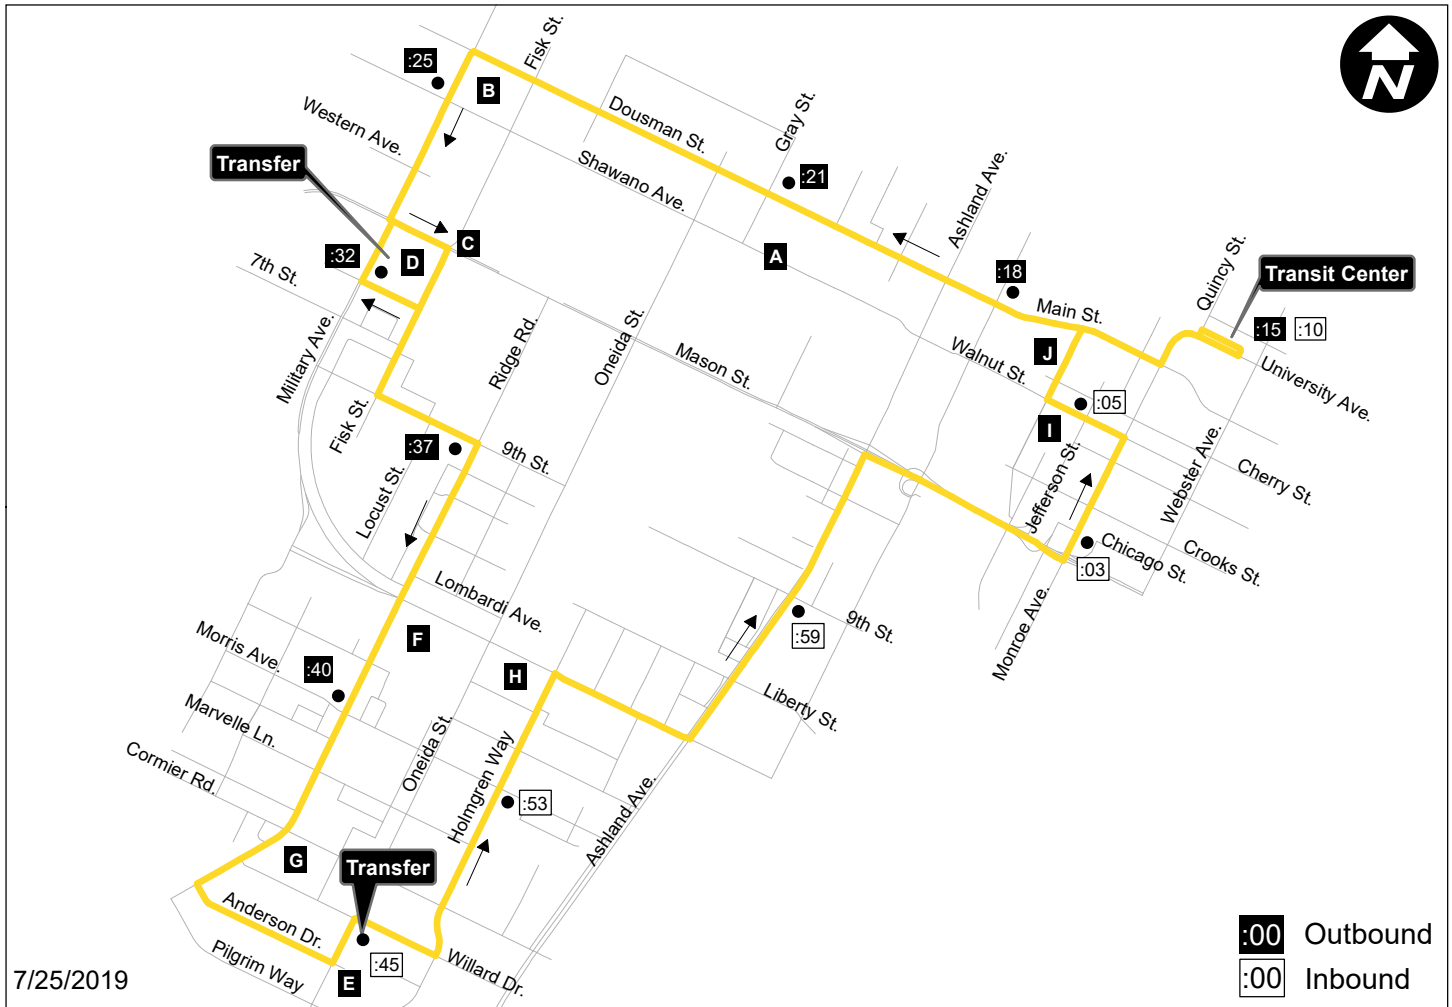

#9 Gold Line

7/25/2019

:00 Outbound
:00 Inbound

Weekday, Weekday Evening, & Saturday Service

Monday-Friday: 5:15 AM - 9:15 PM

(with the last bus departing the Transit Center at 8:15 PM, Green Bay Plaza at 8:32 PM, and Bay Park Square Mall at 8:45 PM)

Saturday: 7:15 AM - 6:15 PM

(with the last bus departing the Transit Center at 5:15 PM, Green Bay Plaza at 5:32 PM, and Bay Park Square Mall at 5:45 PM)

- **A** West High School
- **B** Social Security Administration
- **C** Mason Manor
- **D** Green Bay Plaza
- **E** Bay Park Square Mall
- **F** Lambeau Field
- **G** Target
- **H** Resch Center
- **I** Brown County Courthouse
- **J** City Deck

Outbound

Transit Center	:15
Dousman & Broadway	:18
Dousman & Gray	:21
Military & Shawano	:25
Green Bay Plaza Transfer Point	:32
9th & Ridge	:37
Ridge & Morris	:40

Hourly Service

Inbound

Bay Park Square Mall Transfer Point	:45
(Transfer with Route 10)	
Holmgren & Morris	:53
Ashland & 9th	:59
Monroe & Chicago	:03
Walnut & Jefferson	:05
Transit Center	:10

Hourly Service