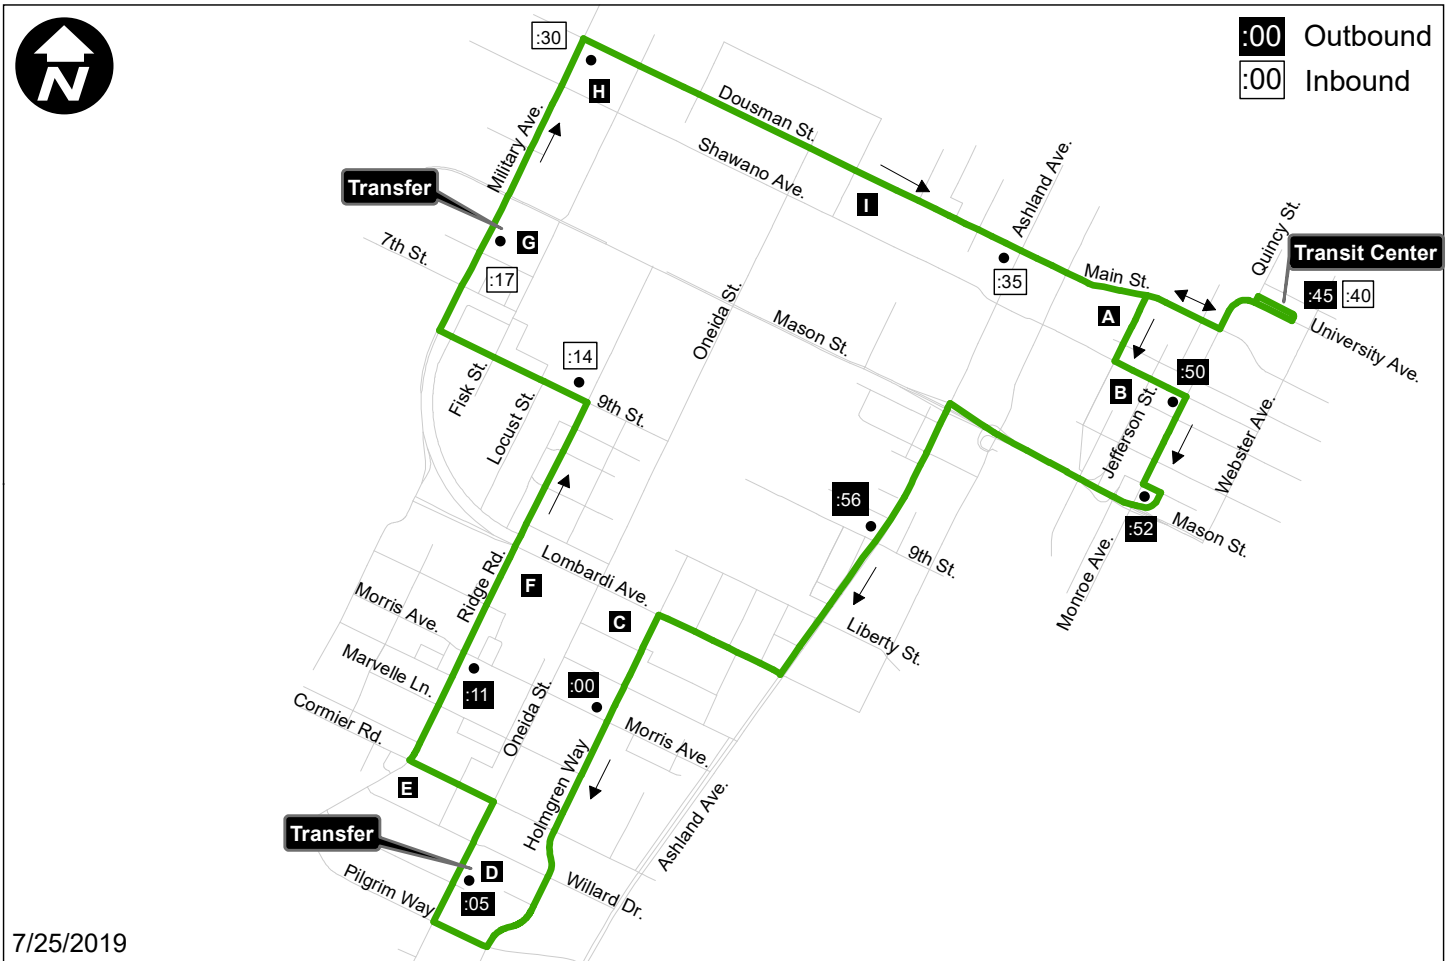

# #8 Green Line

- A** City Deck
- B** Brown County Courthouse
- C** Resch Center
- D** Bay Park Square Mall
- E** Target
- F** Lambeau Field
- G** Green Bay Plaza
- H** Social Security Administration
- I** West High School

### Outbound

<u>Outbound</u>	<u>Hourly Service</u>
<b>Transit Center</b>	:45
Walnut & Monroe	:50
Chicago & Monroe	:52
Ashland & 9 <sup>th</sup>	:56
Holmgren & Morris	:00
<b>Bay Park Square Mall Transfer Point</b>	:05
<b>(Transfer with Route 10, 17)</b>	
Ridge & Morris	:11

### Inbound

<u>Inbound</u>	<u>Hourly Service</u>
9 <sup>th</sup> & Ridge	:14
<b>Green Bay Plaza Transfer Point</b>	:17
<b>(Transfer with Route 4, 5, 6)</b>	
Dousman & Military	:30
Dousman & Ashland	:35
<b>Transit Center</b>	:40