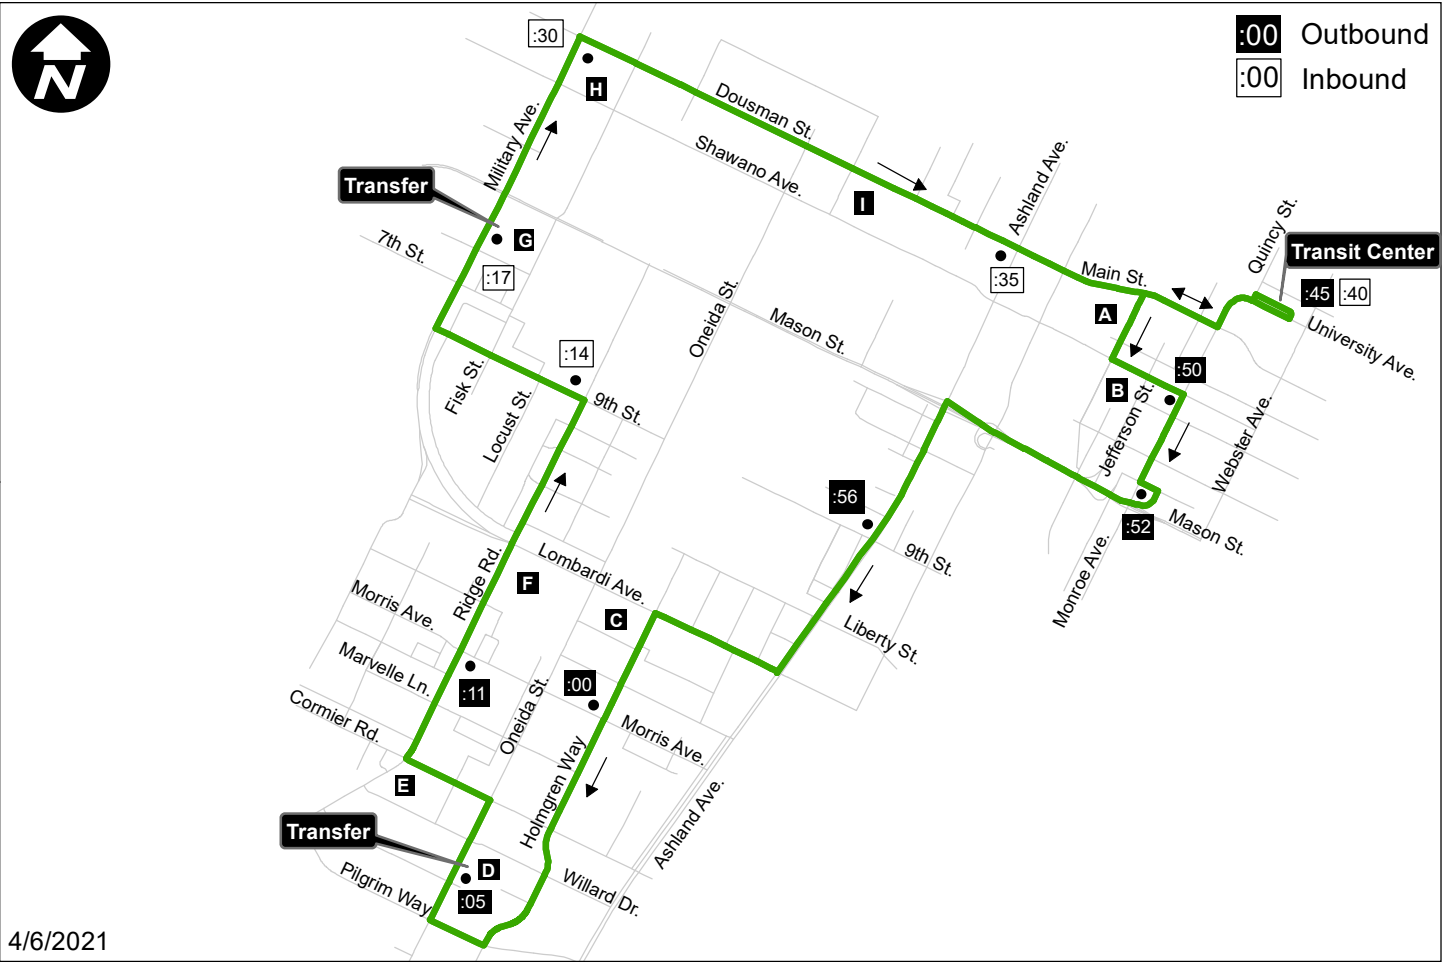

#8 Green Line

Weekday, Weekday Evening, & Saturday Service

Monday-Friday: 5:45 AM - 7:45 PM (with the last bus departing the Transit Center at 6:45 PM, Bay Park Square at 7:05 PM, and Green Bay Plaza at 7:17 PM)

Saturday: 7:45 AM - 3:45 PM (with the last bus departing the Transit Center at 2:45 PM, Bay Park Square at 3:05 PM, and Green Bay Plaza at 3:17 PM)

Outbound

Transit Center	:45
Walnut & Monroe	:50
Chicago & Monroe	:52
Ashland & 9 th	:56
Holmgren & Morris	:00
Bay Park Square Mall Transfer Point	:05
Ridge & Morris	:11

Inbound

9 th & Ridge	:14
Green Bay Plaza Transfer Point (Transfer with Route 4, 6)	:17
Dousman & Military	:30
Dousman & Ashland	:35
Transit Center	:40

Hourly Service

- A** City Deck
- B** Brown County Courthouse
- C** Resch Center
- D** Bay Park Square Mall
- E** Target
- F** Lambeau Field
- G** Green Bay Plaza
- H** Social Security Administration
- I** West High School