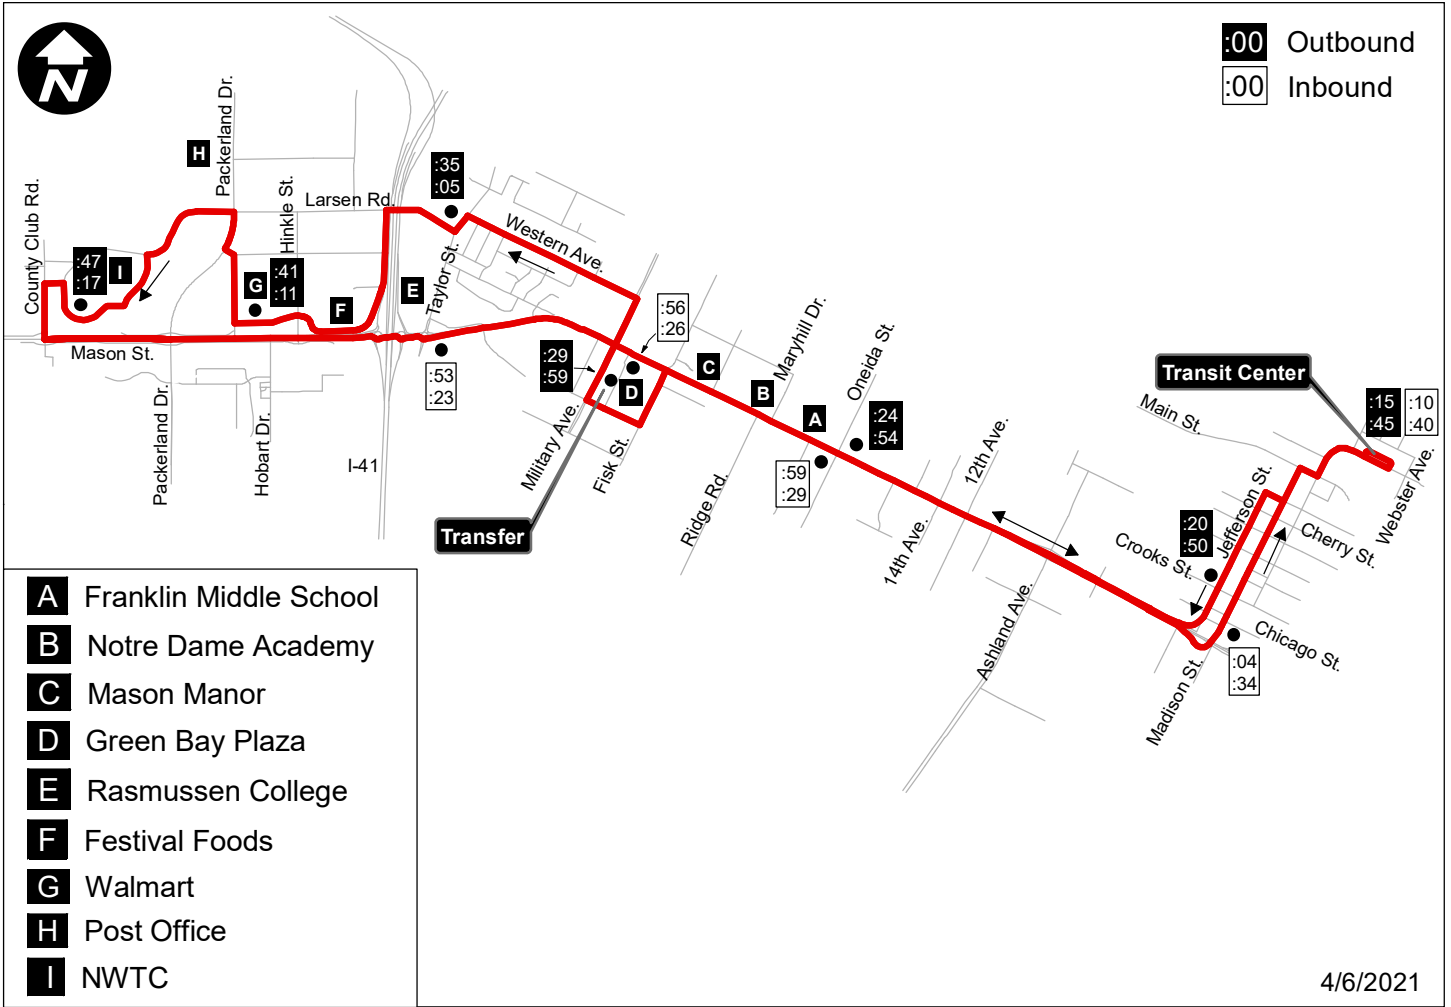

#6 Red Line

4/6/2021

Weekday

Monday-Friday: 5:45 AM - 6:15 PM

Outbound

	<u>1/2 Hour Service</u>	
Transit Center	:15	:45
Jefferson & Crooks	:20	:50
West Mason & Oneida	:24	:54
Green Bay Plaza Transfer Point	:29	:59
Taylor & Larsen	:35	:05
Walmart	:41	:11
NWTC	:47	:17

Inbound

	<u>1/2 Hour Service</u>	
West Mason & Taylor	:53	:23
West Mason & Military	:56	:26
West Mason & Oneida	:59	:29
Madison & Chicago	:04	:34
Transit Center	:10	:40

Weekday Evening & Saturday Service

Monday-Friday: 5:45 PM - 7:45 PM (with the last bus departing the Transit Center at 6:45 PM)

Saturday: 7:45 AM - 3:45 PM (with the last bus departing the Transit Center at 2:45 PM)

Outbound

	<u>Hourly Service</u>
Transit Center	:45
Jefferson & Crooks	:50
West Mason & Oneida	:54
Green Bay Plaza Transfer Point	:59
Taylor & Larsen	:05
Wal-Mart	:11
NWTC	:17

Inbound

	<u>Hourly Service</u>
West Mason & Taylor	:23
West Mason & Military	:26
West Mason & Oneida	:29
Madison & Chicago	:34
Transit Center	:40