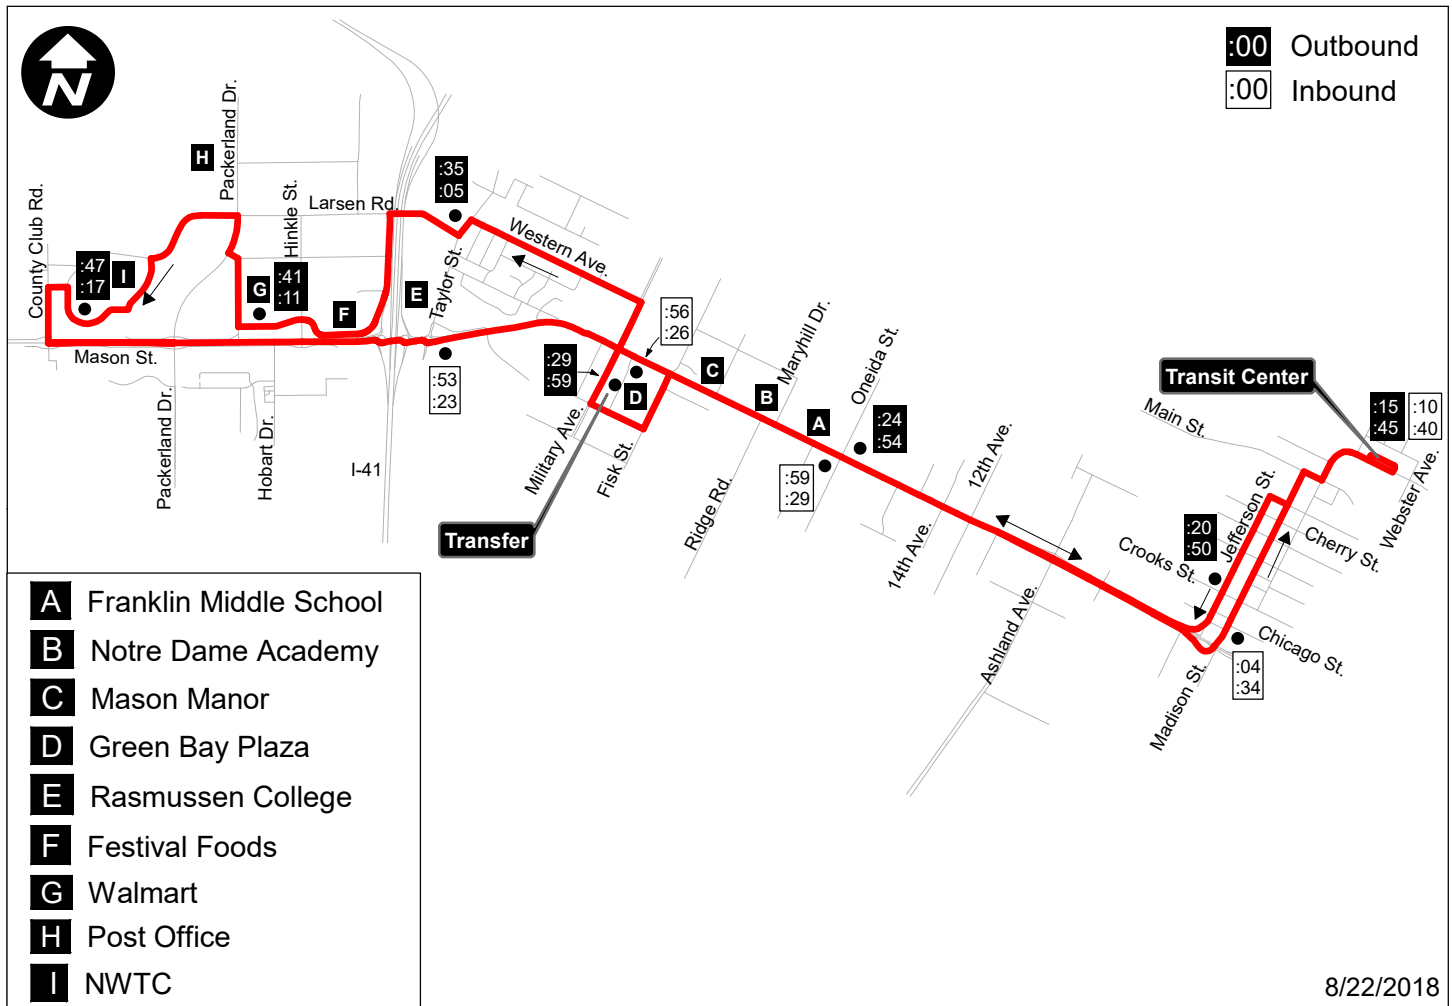

#6 Red Line

8/22/2018

Weekday and Saturday Service Monday-Friday: 5:15 AM - 6:15 PM

Weekday Evening & Saturday Service Monday-Friday: 5:45 PM - 9:45 PM (with the last bus departing the Transit Center at 8:45 PM)

Saturday: 7:45 AM - 6:45 PM (with the last bus departing the Transit Center at 5:45 PM)

Outbound	½ Hour Service	
Transit Center	:15	:45
Jefferson & Crooks	:20	:50
West Mason & Oneida	:24	:54
Green Bay Plaza Transfer Point	:29	:59
Taylor & Larsen	:35	:05
Walmart	:41	:11
NWTC	:47	:17

Outbound	Hourly Service
Transit Center	:45
Jefferson & Crooks	:50
West Mason & Oneida	:54
Green Bay Plaza Transfer Point	:59
Taylor & Larsen	:05
Wal-Mart	:11
NWTC	:17

Inbound	½ Hour Service	
West Mason & Taylor	:53	:23
West Mason & Military	:56	:26
West Mason & Oneida	:59	:29
Madison & Chicago	:04	:34
Transit Center	:10	:40

Inbound	Hourly Service
West Mason & Taylor	:23
West Mason & Military	:26
West Mason & Oneida	:29
Madison & Chicago	:34
Transit Center	:40