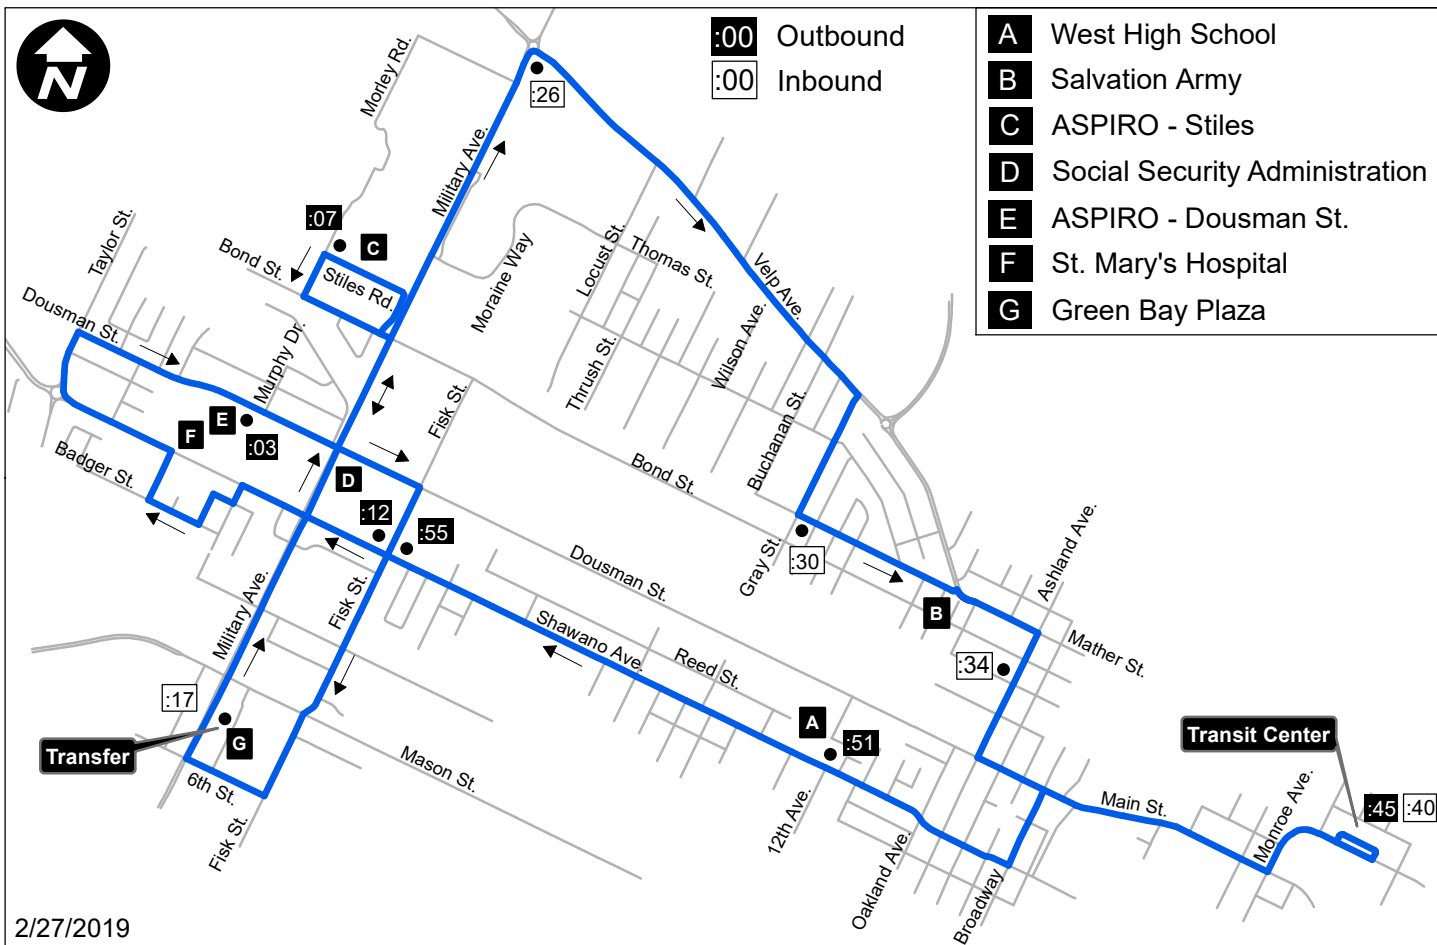

#4 Blue Line

Weekday, Weekday Evening, & Saturday Service

Monday-Friday: 5:45 AM - 9:45 PM (with the last bus departing the Transit Center at 8:45 PM)

Saturday: 7:45 AM - 6:45 PM (with the last bus departing the Transit Center at 5:45 PM)

Outbound

Transit Center
 Shawano & 12th
 Shawano & Fisk
 Dousman & Murphy
 Stiles & Morley
 Fisk & Shawano

Hourly Service

:45
 :51
 :55
 :03
 :07
 :12

Inbound

Green Bay Plaza Transfer Point
 (Transfer with Route 5, 6, 8)
 Military & Velp
 Mather & Gray
 Ashland & Elmore
 Transit Center

Hourly Service

:17
 :26
 :30
 :34
 :40