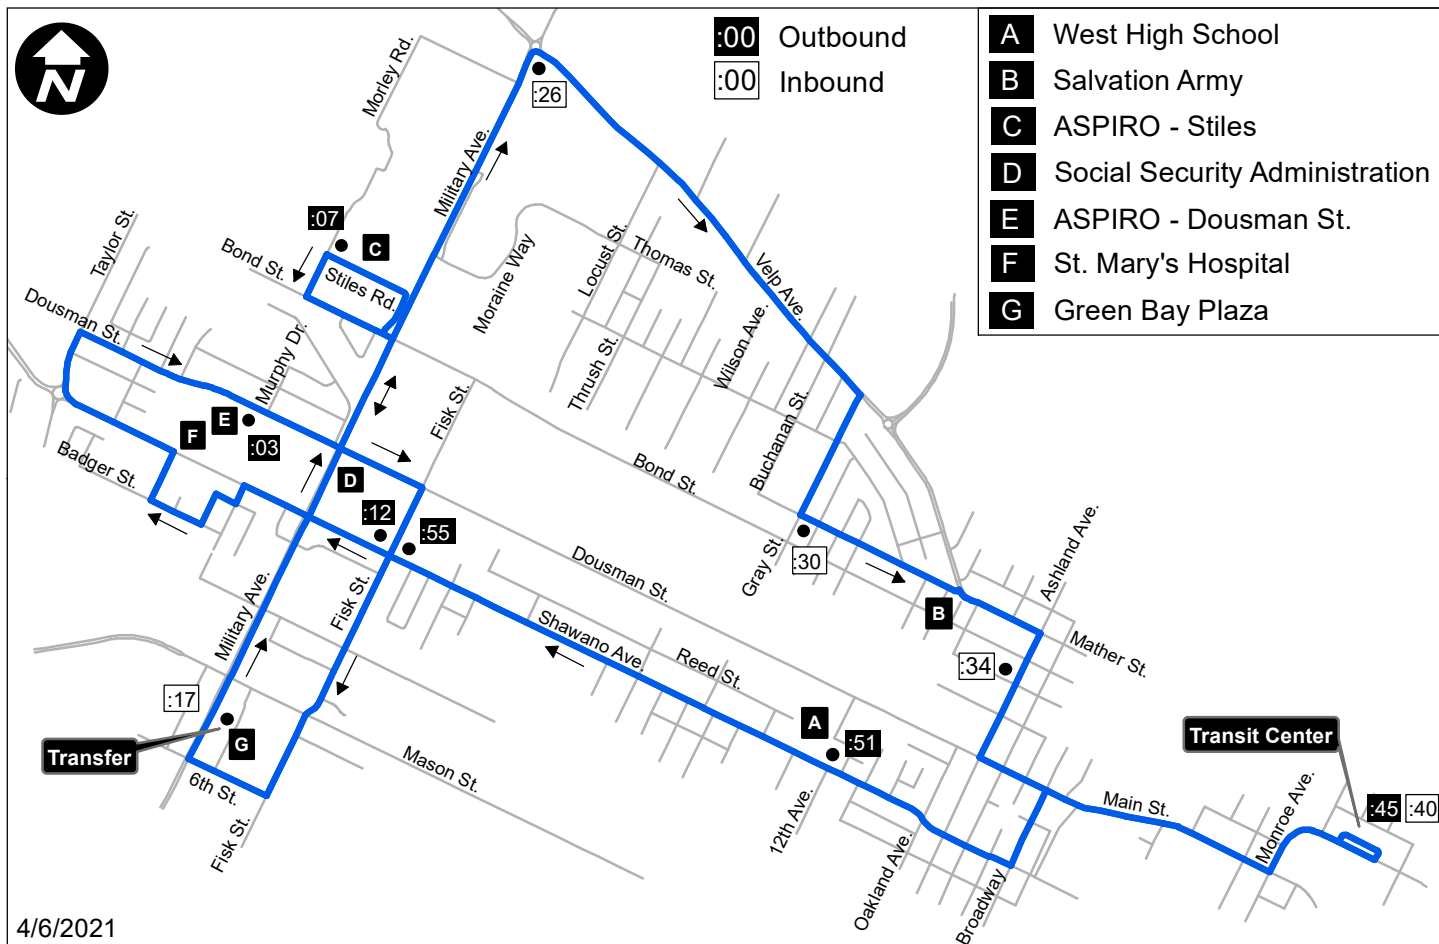

# #4 Blue Line

### Outbound

Transit Center  
 Shawano & 12<sup>th</sup>  
 Shawano & Fisk  
 Dousman & Murphy  
 Stiles & Morley  
 Fisk & Shawano

### Inbound

Green Bay Plaza Transfer Point  
 (Transfer with Route 6, 8)  
 Military & Velp  
 Mather & Gray  
 Ashland & Elmore  
 Transit Center

### Hourly Service

:17  
 :26  
 :30  
 :34  
 :40