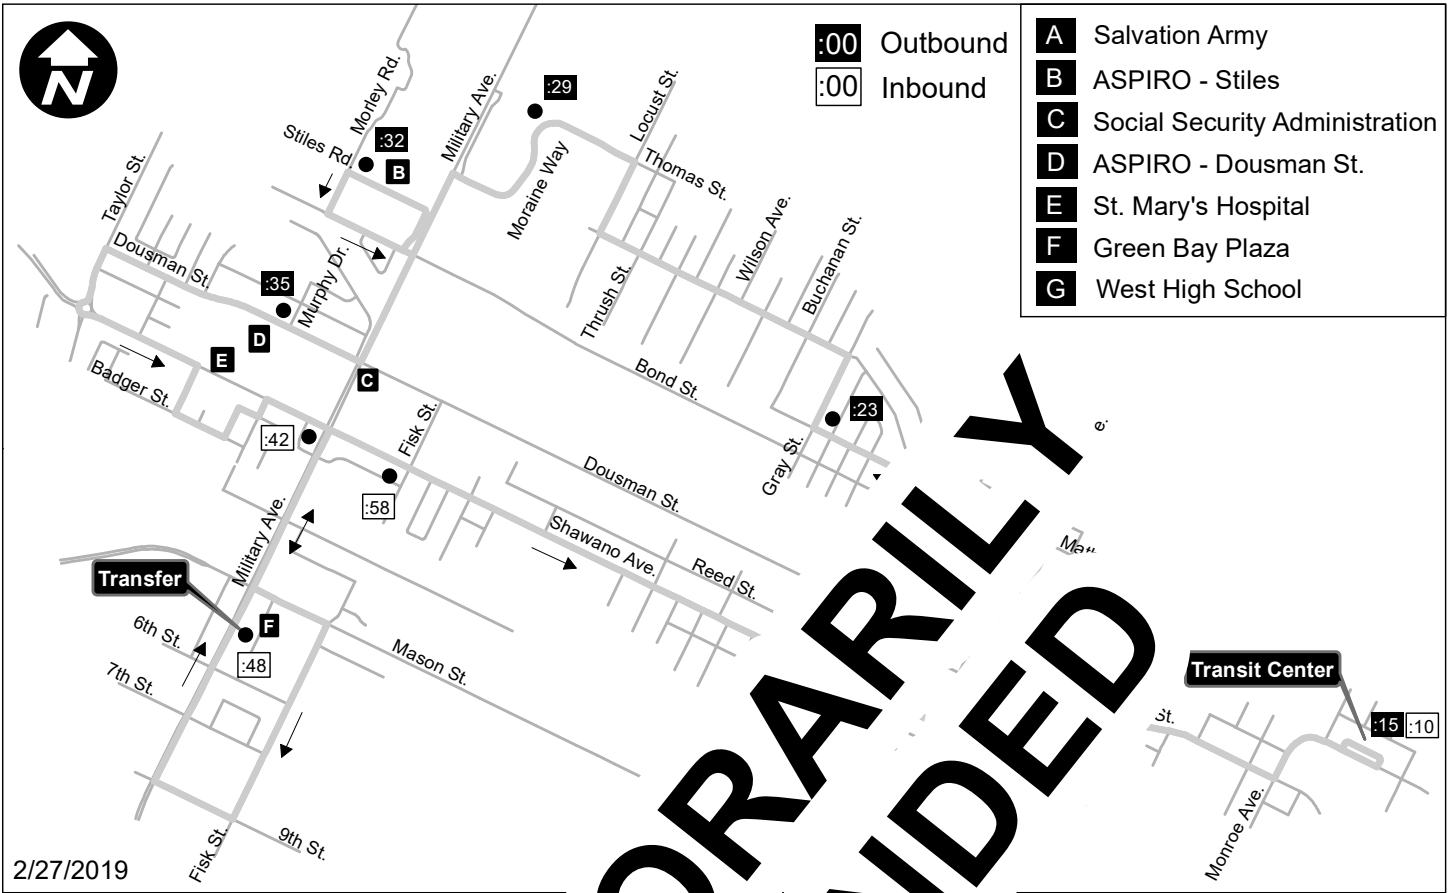

# #3 Silver Line

## Weekday Service

Monday-Friday: 5:15 AM - 6:15 AM  
departing the Transit Center at

### Inbound

Shawano & Military	:42
<b>Green Bay Plaza Transfer Point</b> <b>(Transfer with Route 6)</b>	:48
Shawano & Fisk	:58
Shawano & 12th	:02
<b>Transit Center</b>	:10