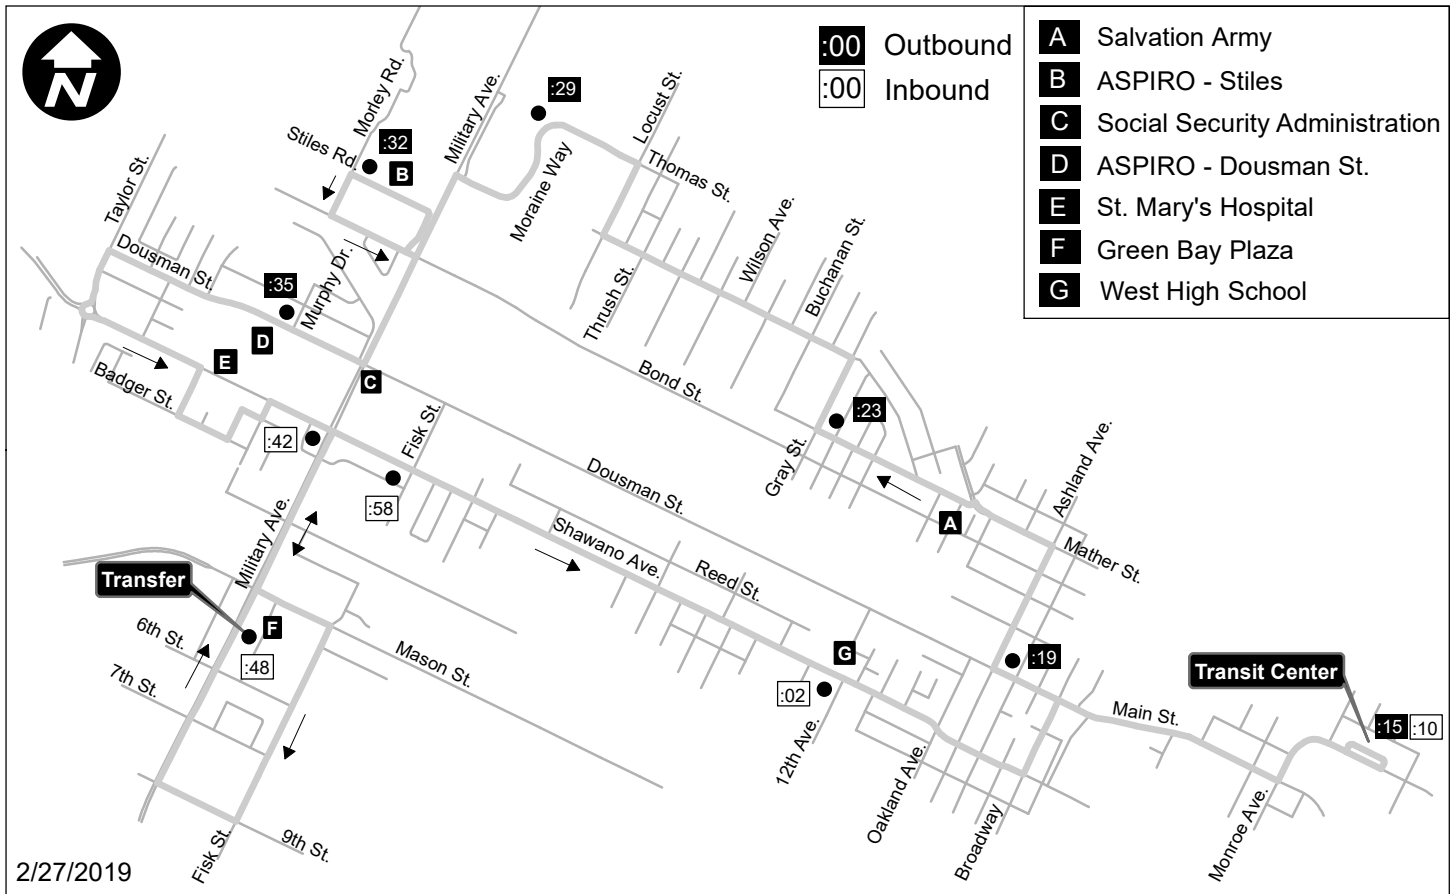

#3 Silver Line

Weekday Service

Monday-Friday: 5:15 AM - 6:15 PM (with the last bus departing the Transit Center at 5:15 PM)

Weekday Evening & Saturday Service

No Service

Outbound

Transit Center
 Dousman & Ashland
 Mather & Gray
 Thomas & Moraine
 Stiles & Morley
 Dousman & Murphy

Hourly Service

:15
 :19
 :23
 :29
 :32
 :35

Inbound

Shawano & Military
Green Bay Plaza Transfer Point
(Transfer with Route 6)
 Shawano & Fisk
 Shawano & 12th
 Transit Center

Hourly Service

:42
 :48
 :58
 :02
 :10