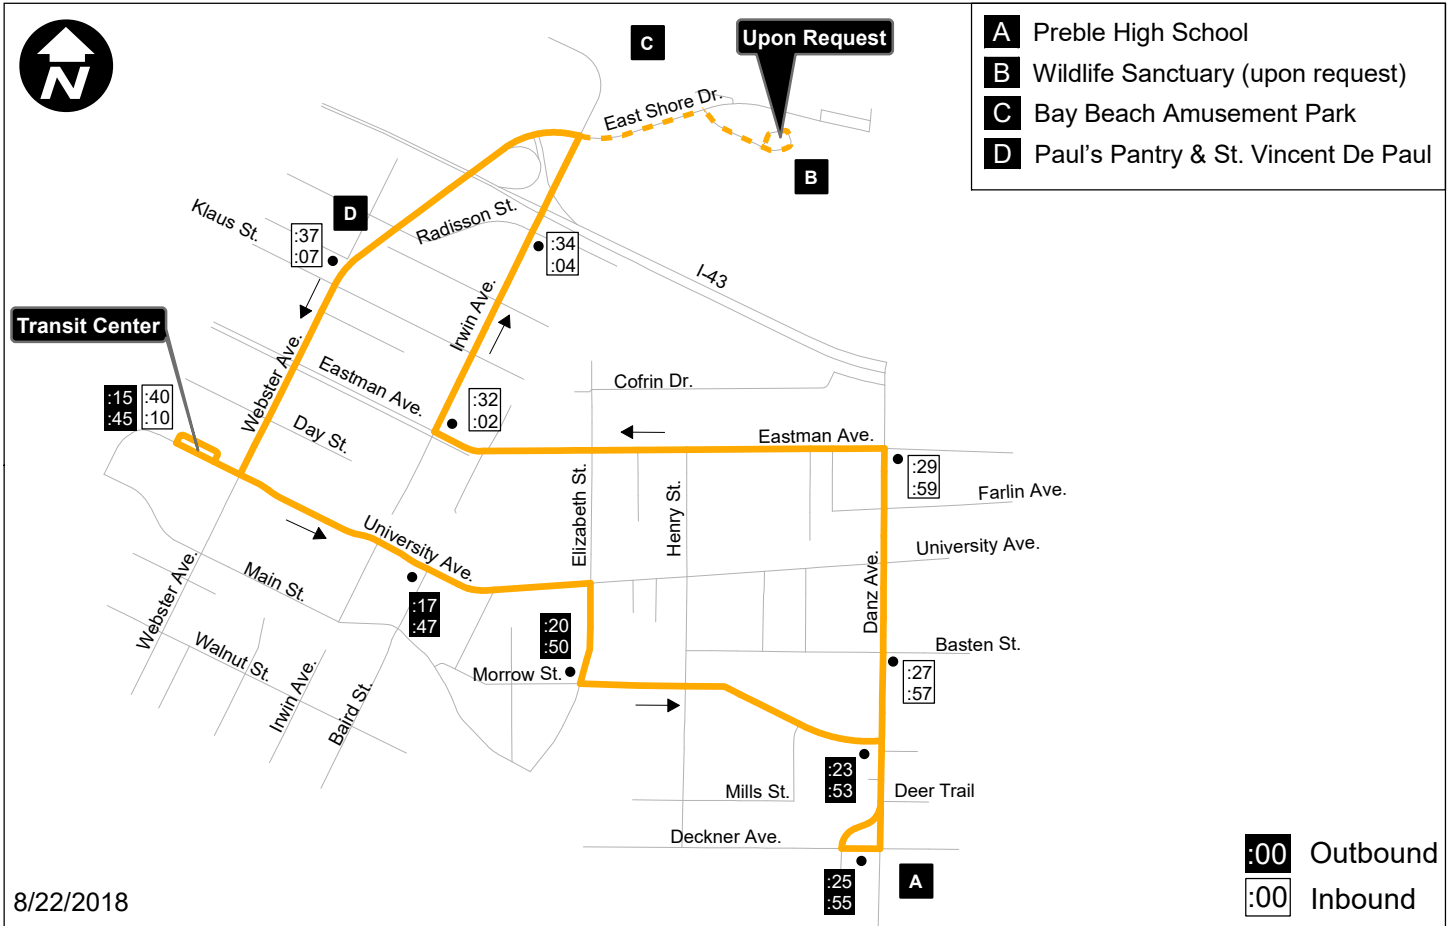

#2 Orange Zippin Line

Weekday Service

Monday-Friday: 5:45 AM - 6:15 PM

Outbound

	<u>½ Hour Service</u>	
Transit Center	:15	:45
University & Baird	:17	:47
Elizabeth & Morrow	:20	:50
Morrow & Danz	:23	:53
Deckner & Danz	:25	:55

Inbound

	<u>½ Hour Service</u>	
Danz & Basten	:27	:57
Danz & Eastman	:29	:59
Eastman & Irwin	:32	:02
Irwin & Radisson	:34	:04
Webster & Vanderbraak	:37	:07
Transit Center	:40	:10

Weekday Evening & Saturday Service

Monday-Friday: 6:45 PM - 9:15 PM (with the last bus departing the Transit Center at 8:45 PM)

Saturday: 7:45 AM - 6:15 PM (with the last bus departing the Transit Center at 5:45 PM)

Outbound

	<u>Hourly Service</u>
Transit Center	:45
University & Baird	:47
Elizabeth & Morrow	:50
Morrow & Danz	:53
Deckner & Danz	:55

Inbound

	<u>Hourly Service</u>
Danz & Basten	:57
Danz & Eastman	:59
Eastman & Irwin	:02
Irwin & Radisson	:04
Webster & Vanderbraak	:07
Transit Center	:10