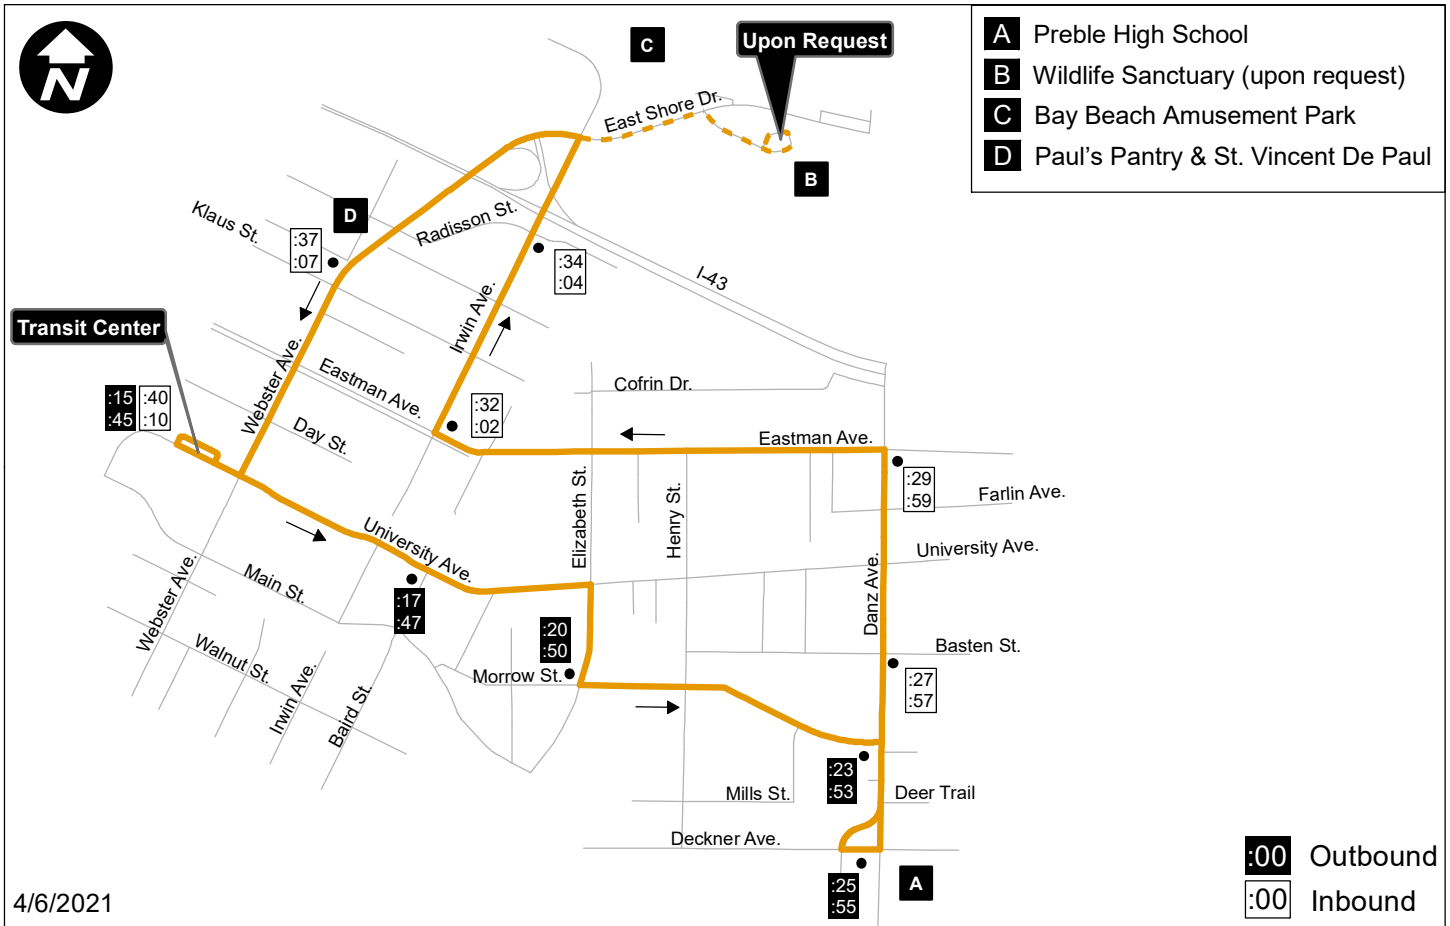

#2 Orange Zippin Line

Weekday & Weekday Evening Service
 Monday-Friday: 5:45 AM - 7:45 PM (with the last bus departing the Transit Center at 7:15 PM)

Saturday Service
 Saturday: 7:45 AM - 3:15 PM (with the last bus departing the Transit Center at 2:45 PM)

Outbound	½ Hour Service	
Transit Center	:15	:45
University & Baird	:17	:47
Elizabeth & Morrow	:20	:50
Morrow & Danz	:23	:53
Deckner & Danz	:25	:55

Inbound	½ Hour Service	
Danz & Basten	:27	:57
Danz & Eastman	:29	:59
Eastman & Irwin	:32	:02
Irwin & Radisson	:34	:04
Webster & Vanderbraak	:37	:07
Transit Center	:40	:10

Outbound	Hourly Service
Transit Center	:45
University & Baird	:47
Elizabeth & Morrow	:50
Morrow & Danz	:53
Deckner & Danz	:55

Inbound	Hourly Service
Danz & Basten	:57
Danz & Eastman	:59
Eastman & Irwin	:02
Irwin & Radisson	:04
Webster & Vanderbraak	:07
Transit Center	:10