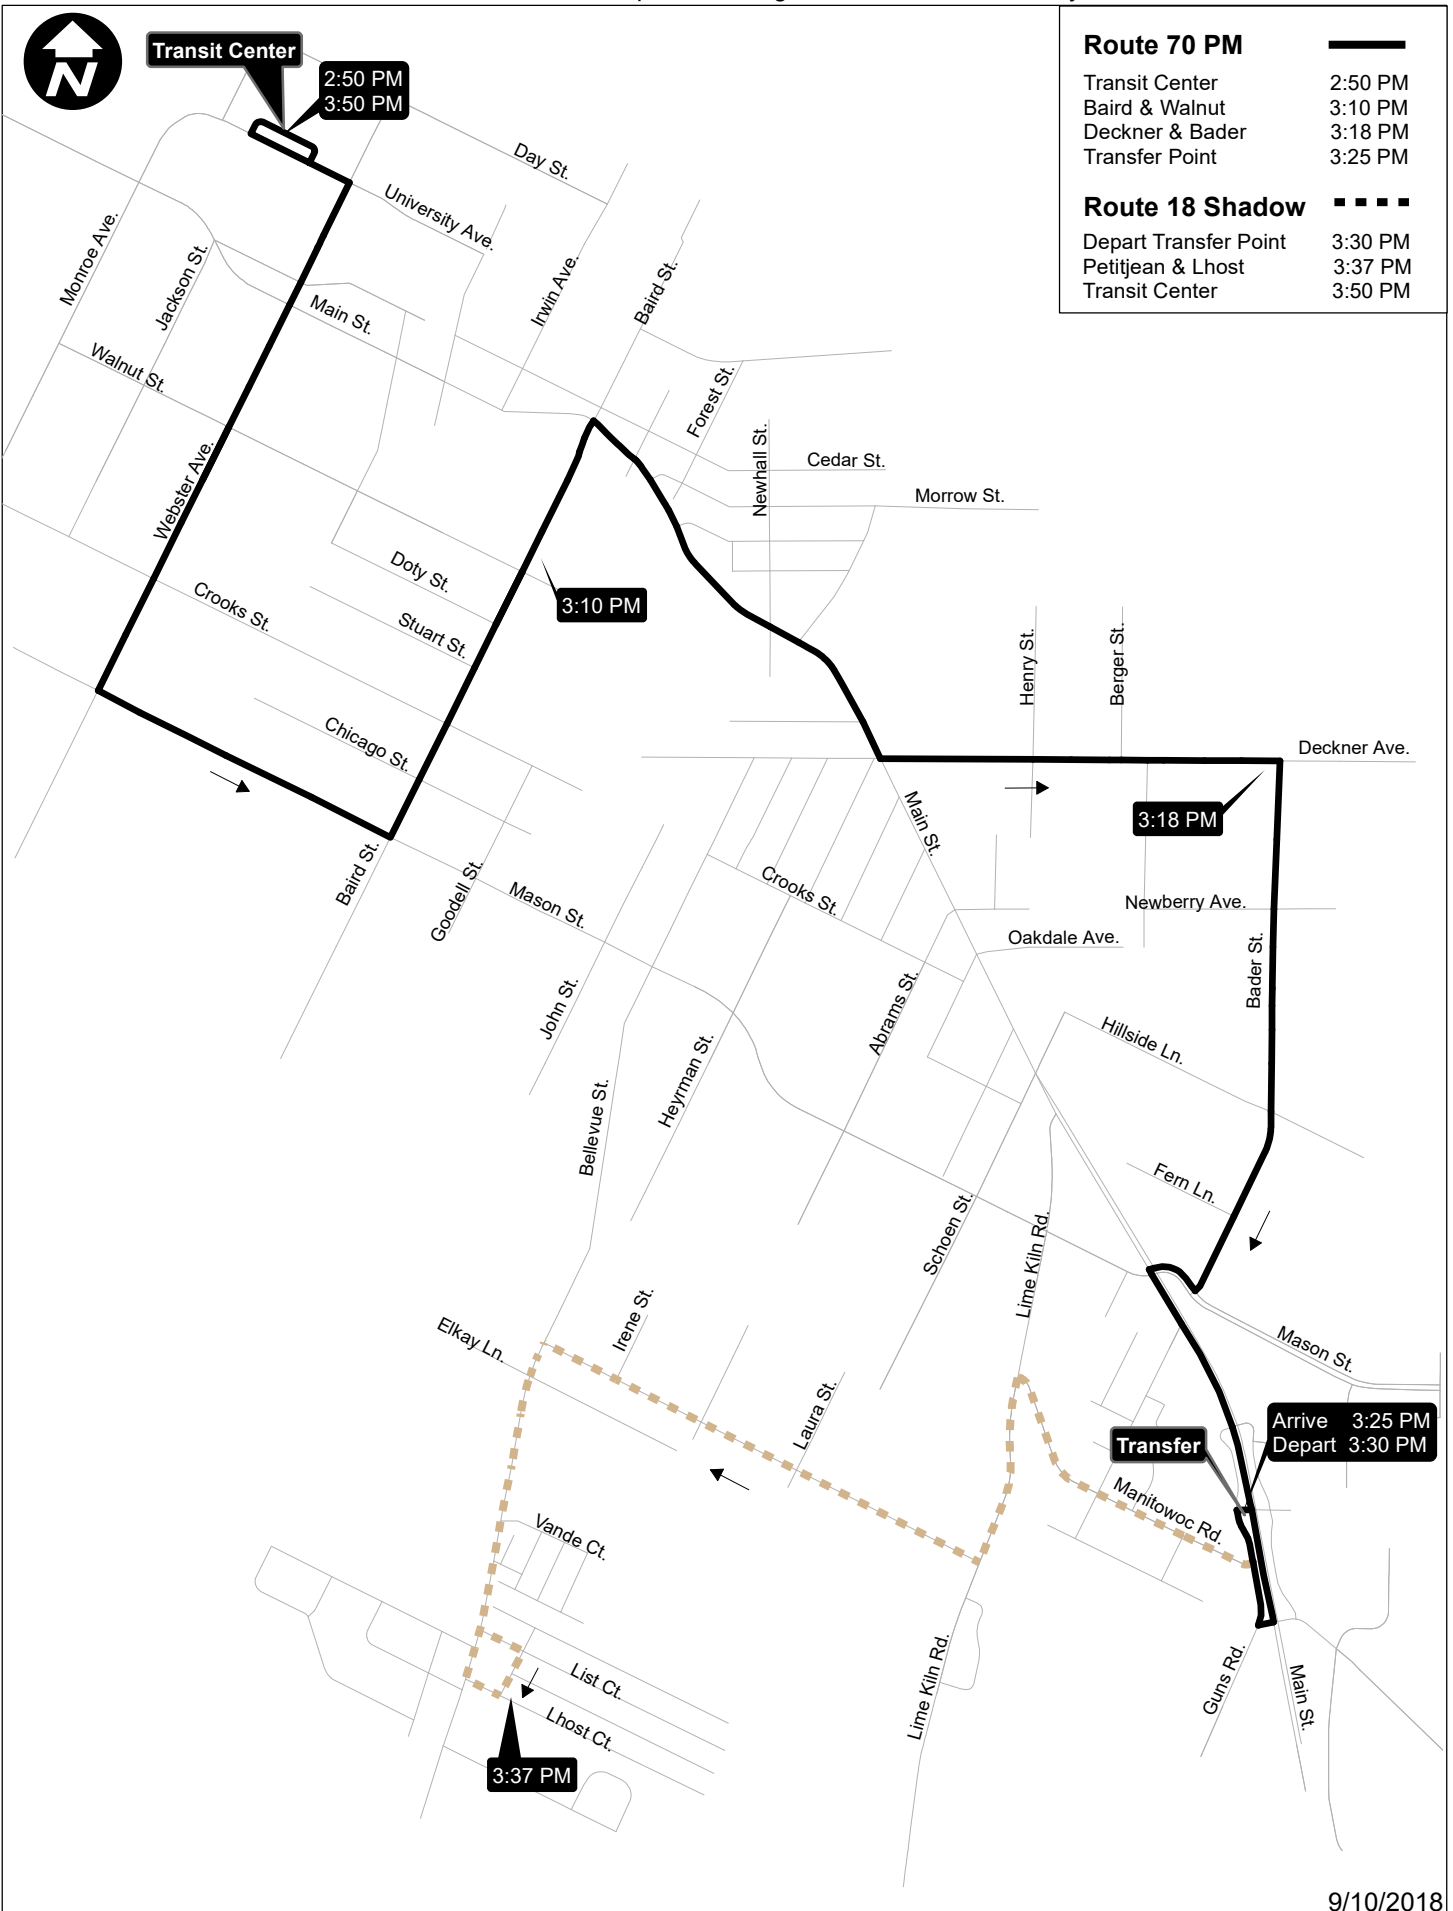

Limited Service Routes

All limited service routes are open to the public and regular fares are charged. The routes are subject to change. The limited service routes operate on regular scheduled school days.

Route 70 PM	
Transit Center	2:50 PM
Baird & Walnut	3:10 PM
Deckner & Bader	3:18 PM
Transfer Point	3:25 PM

Route 18 Shadow	
Depart Transfer Point	3:30 PM
Petitjean & Lhost	3:37 PM
Transit Center	3:50 PM