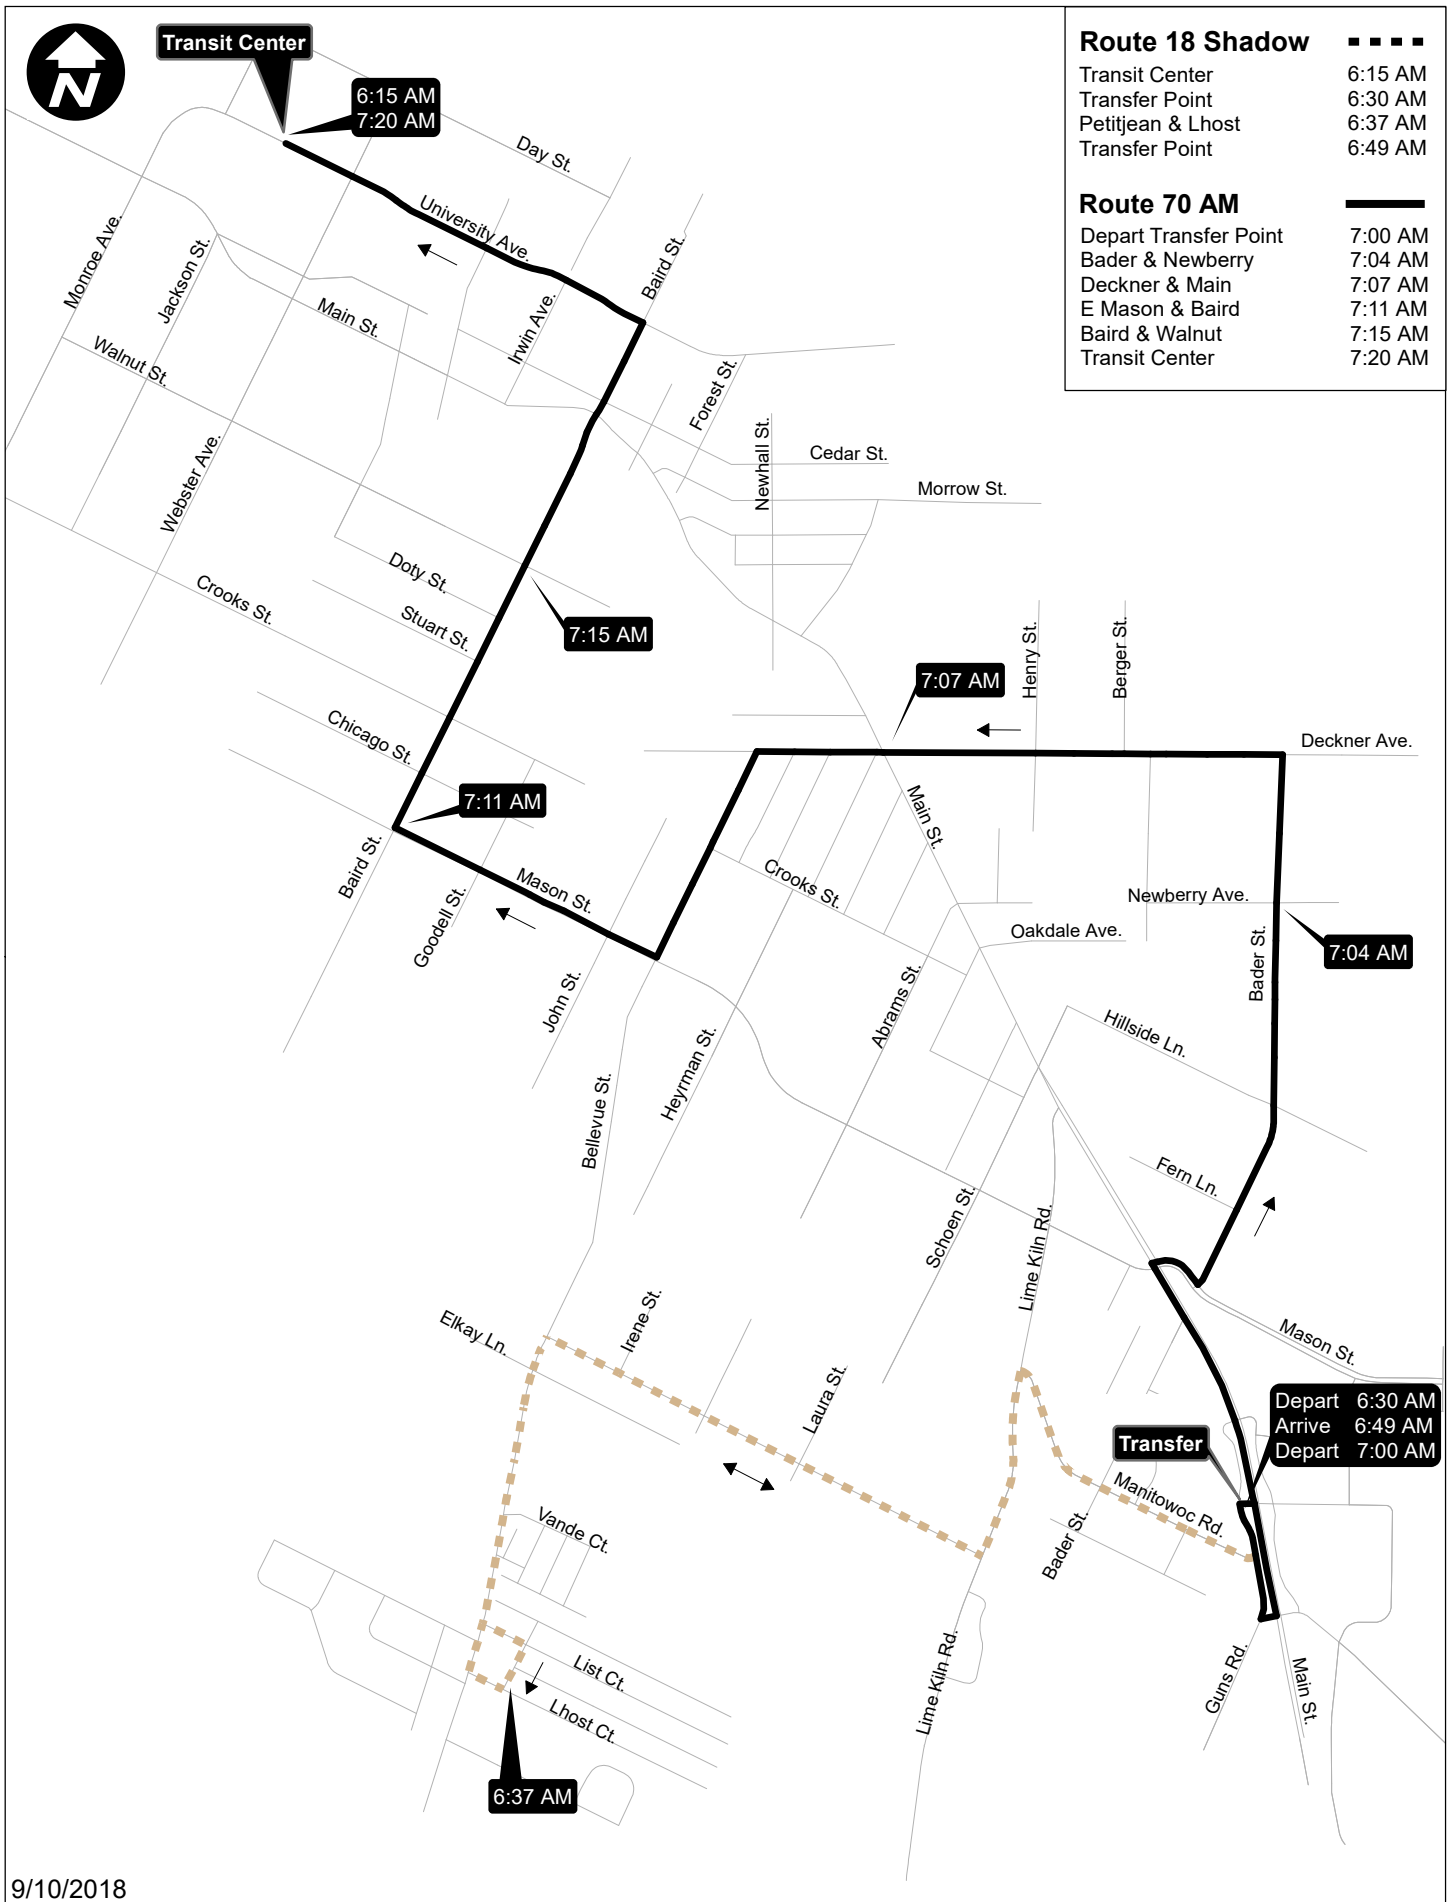

# Limited Service Routes

All limited service routes are open to the public and regular fares are charged. The routes are subject to change. The limited service routes operate on regular scheduled school days.

Route 18 Shadow	
Transit Center	6:15 AM
Transfer Point	6:30 AM
Petitjean & Lhost	6:37 AM
Transfer Point	6:49 AM

Route 70 AM	
Depart Transfer Point	7:00 AM
Bader & Newberry	7:04 AM
Deckner & Main	7:07 AM
E Mason & Baird	7:11 AM
Baird & Walnut	7:15 AM
Transit Center	7:20 AM